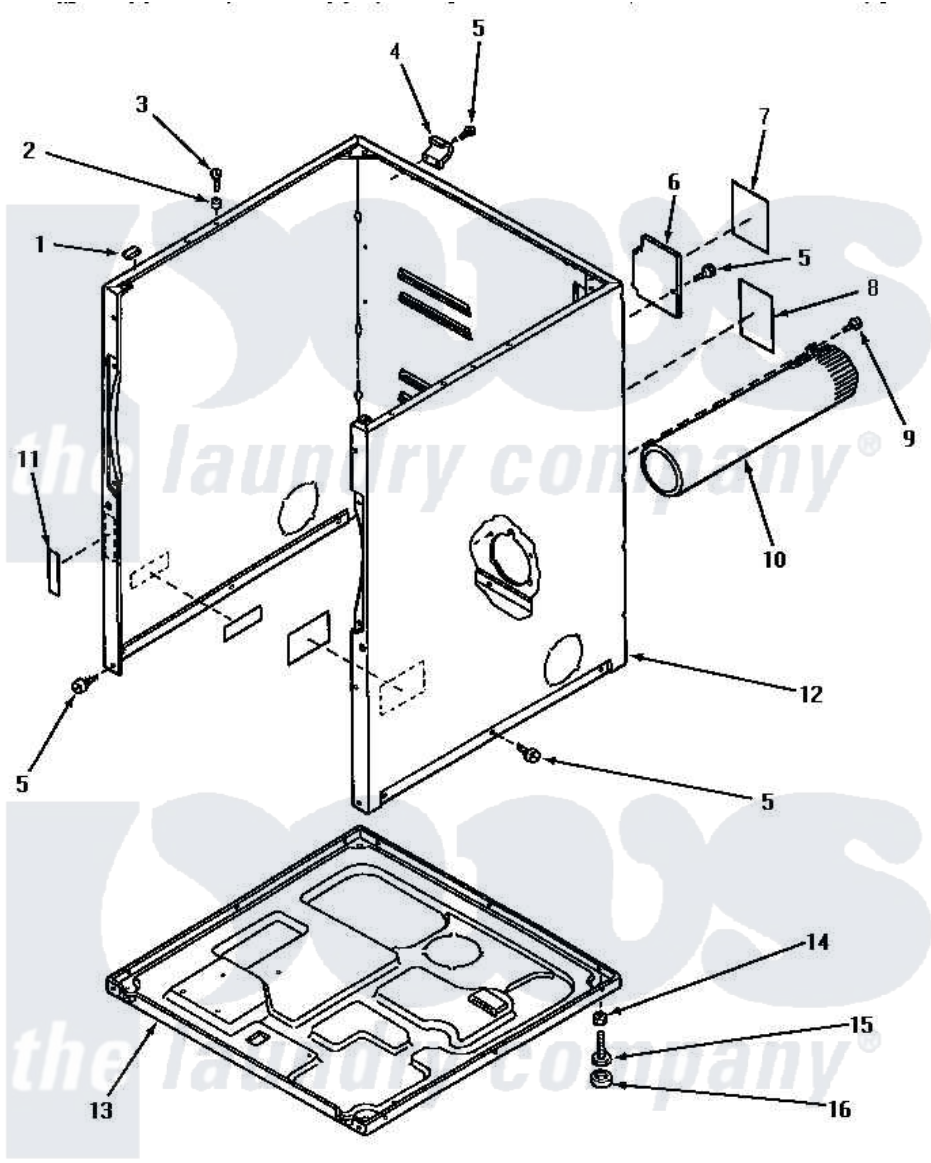

Amana AE7233 02 - CABINET, EXHAUST DUCT & BASE

CABINET, EXHAUST DUCT AND BASE

Amana [Residential Amana AE7233 Washer Parts](#) Parts Diagram 02 - CABINET, EXHAUST DUCT & BASE
 Click on the part number to view part

Item	Original Part Number	Replaced By	Status	Part Description
1	Y56128			Pad, Bumper
2	56079	505187		Locator, Panel
3	32671	Y014874		Screw, Idler Arm And Sleeve
4	60826		Not Available	HINGE, TOP
5	33562	27001200		Screw
6	60821			Access Cover
7	61206		Not Available	STICKER,NOTICE INSTALL
8	58866		Not Available	STICKER,WARNING-GROUND
9	Y33561	489464		Screw
10	56118		Not Available	ASSY, EXHAUST DUCT
11	24903		Not Available	STICKER,DISCONNECT POW
12	60813PH		Not Available	CABINET, HARVEST GOLD
"	60813PW		Not Available	CABINET, WHITE
"	60813PL		Not Available	CABINET, ALMOND
13	60811			Assembly, Base-Complete

14	20274	62739	Nut, Lock
15	Y52696	Y305086	Adjustable Leg And Nut
16	70282	Y314137	Foot, Rubber