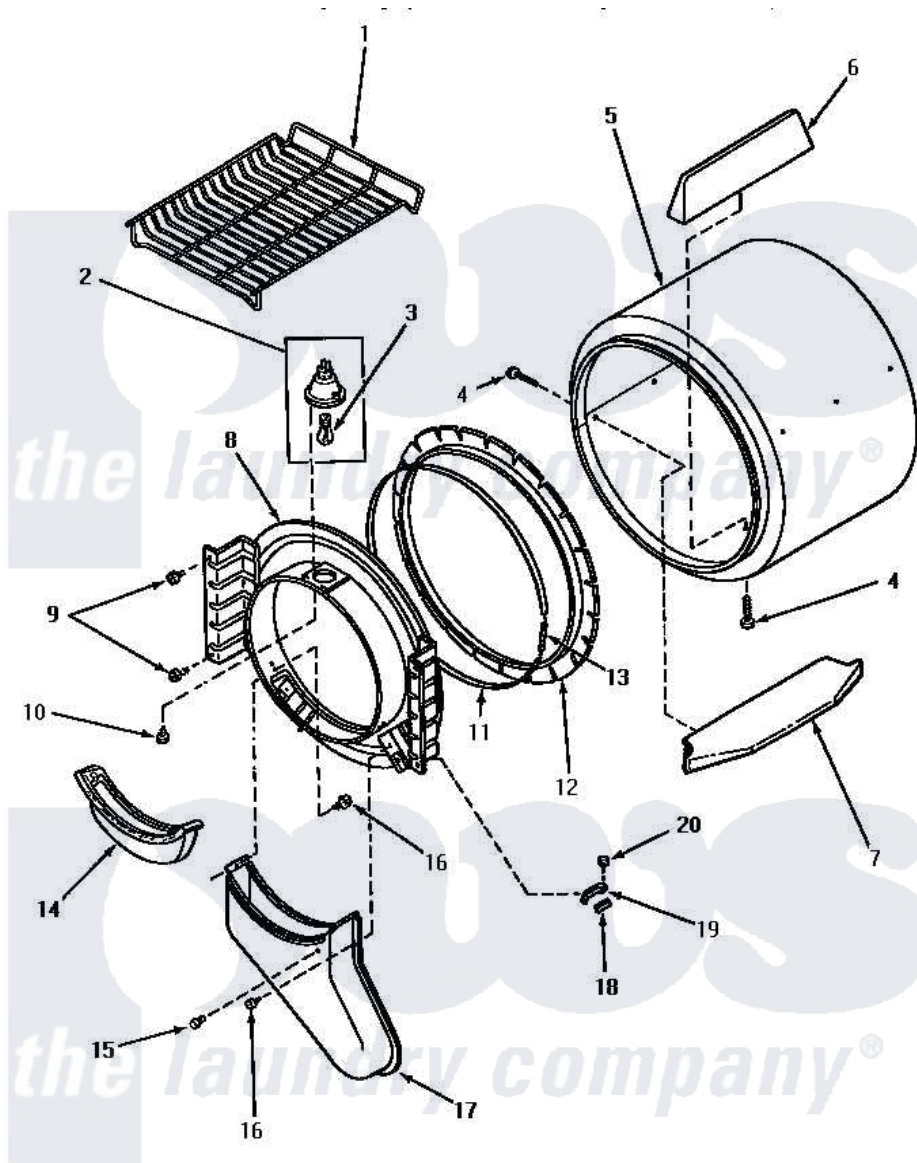

Amana AE7233 03 - FR BLKHD, AIR DUCT, FELT SEAL & CYLINDER

FRONT BULKHEAD, AIR DUCT, FELT SEAL AND CYLINDER

Amana [Residential Amana AE7233 Washer Parts](#) Parts Diagram 03 - FR BLKHD, AIR DUCT, FELT SEAL & CYLINDER

[Click on the part number to view part](#)

Item	Original Part Number	Replaced By	Status	Part Description
1	58846		Not Available	RACK, DRYING
4	56131		Not Available	SCREW, 10BT X 1 TAPPING
5	60645P		Not Available	ASSY, CYLINDER PACK
"	61073P		Not Available	ASSY, CYLINDER-WHITE
6	Y61399		Not Available	BAFFLE, CYLINDER-SHORT-
7	Y61027		Not Available	BAFFLE, CYLINDER-EXTEND
8	60774P		Not Available	ASSY BULK HEAD
9	33562	27001200		Screw
10	31260			Screw, No.8 X 3/8 Ind H
11	Y56090		Not Available	SEAL STRAP
12	56088			Assembly, Seal
13	52130	502496		Adapter, Strain Relief
14	61376P			Filter, Lint-White W/Inst.
15	56938		Not Available	BUMPER
16	Y33561	489464		Screw
17	60786			Assembly, Air Duct-Front

18 [58049](#)

Pad, Thin

19 [61448](#)

Glide, Cylinder-Rulon F

20 23962

[W10116760](#)

Screw