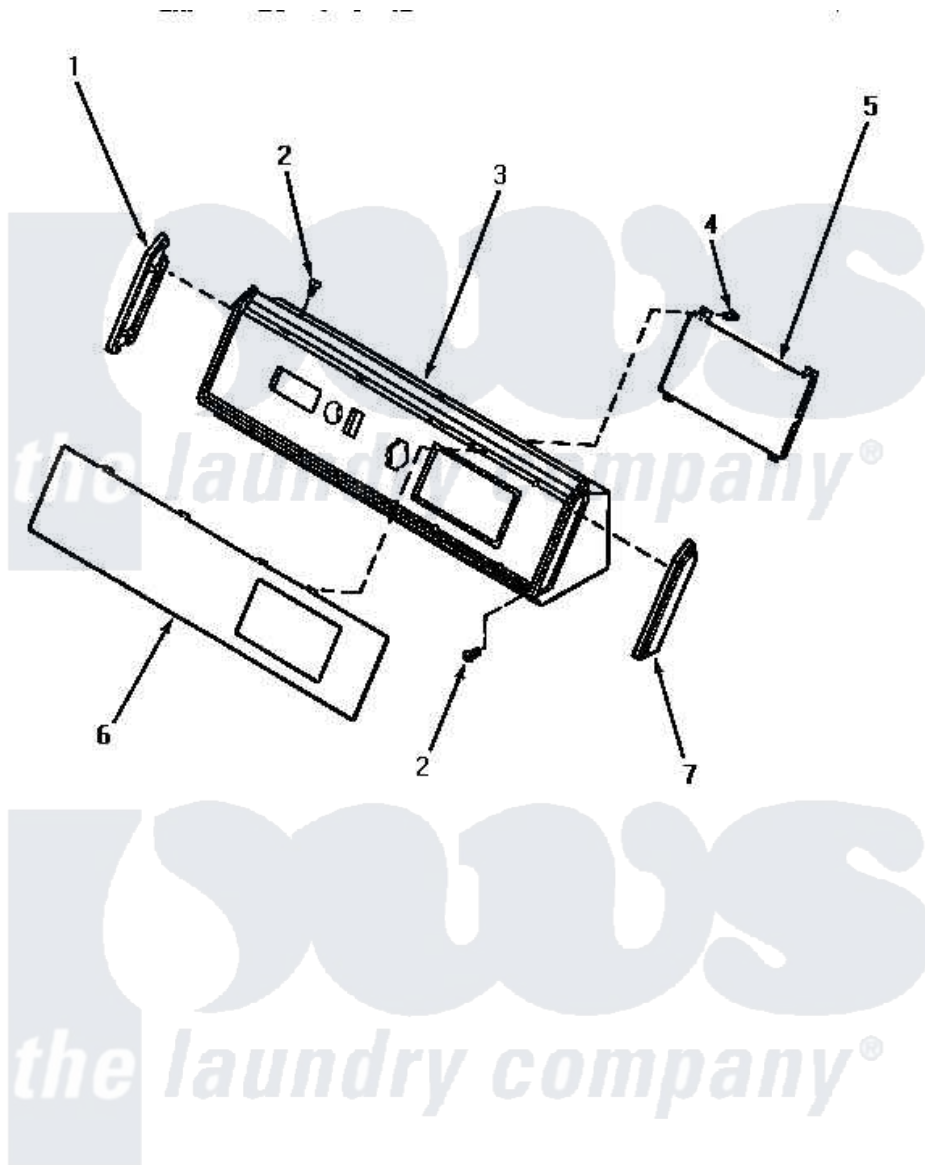

Amana AE7233 04 - GRAPHIC PANEL, CONTROL HOOD & CONTROLS

GRAPHIC PANEL, CONTROL HOOD AND CONTROLS

Amana [Residential Amana AE7233 Washer Parts](#) Parts Diagram 04 - GRAPHIC PANEL, CONTROL HOOD & CONTROLS

[Click on the part number to view part](#)

Item	Original Part Number	Replaced By	Status	Part Description
"	NOTE:		Not Available	IF DRYER IS INSTALLED IN A MANUFACTURED (MOBILE) HOME, OR IF LOCAL CODES DO NOT PERMIT GROUNDING THROUGH THE NEUTRAL, THIS WIRE WILL NOT BE ON THE DRYER. SEE I
1	32343		Not Available	INSERT,CONTROL HOOD-L.
2	31752		Not Available	SCREW,No.8ABX3/4 POZIDRI
3	59606		Not Available	HOOD,DRYER-BLACK
4	31260			Screw, No.8 X 3/8 Ind H
5	59609			Electrical Control Kit
6	60310	AN37439		Lu100/Med
7	32342			Insert, Control Hood-R.