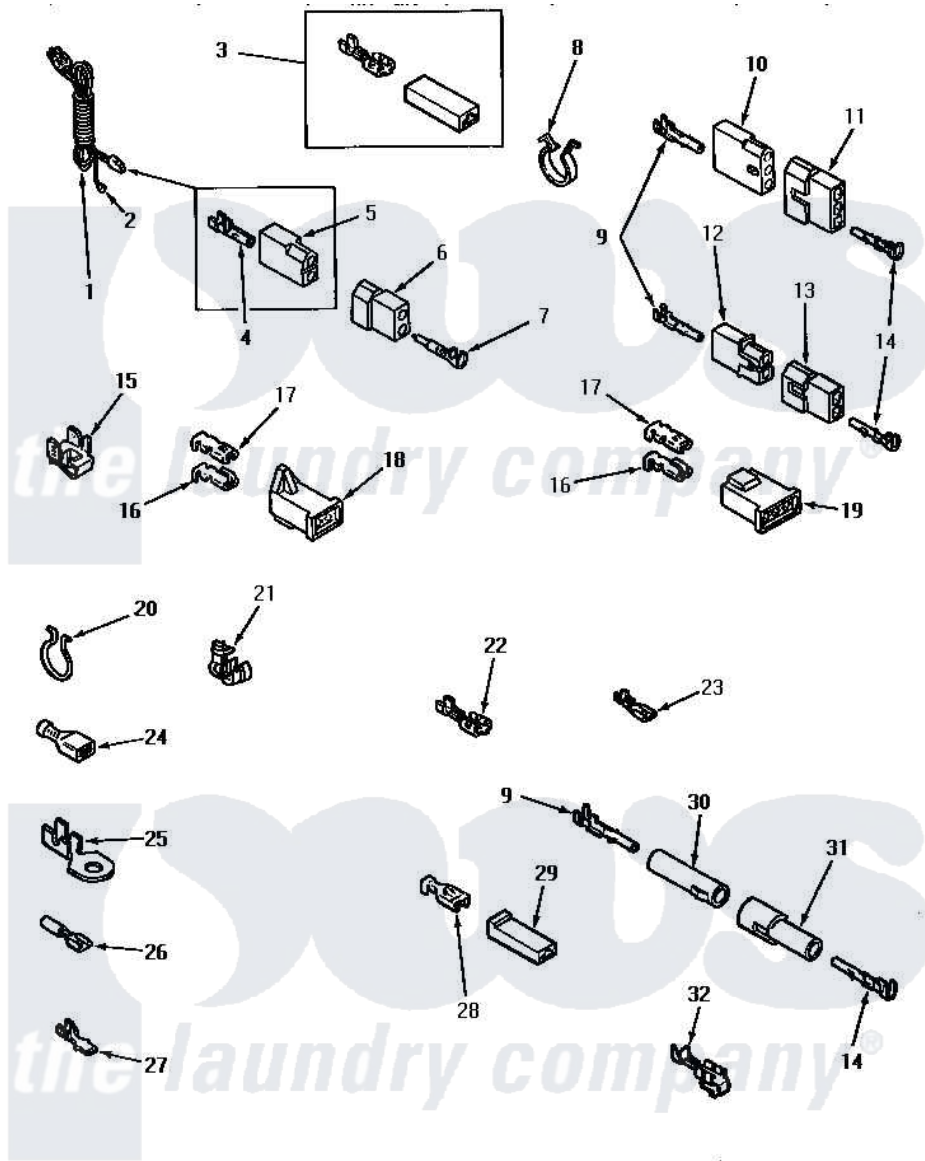

Amana AE7233 09 - POWER CORD & TERMINALS

POWER CORD AND TERMINALS

Amana [Residential Amana AE7233 Washer Parts](#) Parts Diagram 09 - POWER CORD & TERMINALS
 Click on the part number to view part

Item	Original Part Number	Replaced By	Status	Part Description
1	Y56222	27001142		Cord, Power
2	Y00000000		Not Available	SEE NOTE GROUND WIRE, GREEN
3	Y00237			Terminal-Female 1/4 ((1) 12 GAUGE Wire Or(2) 18 GA
4	00130			Terminal, Pin-1/8 Femal
5	56265			Receptacle, 2 Circuit
6	56266			Plug
7	Y00127			Terminal, Pin-1/8 Male
8	61510	504034		Clip, Wire
9	Y00117	5011-XX		093 Female Socket
10	23039	697780		Receptacle,
11	23040			Plug-3 Circuit
12	56451			Receptacle, 2 Circuit
13	56448			Terminal Block Plug
14	Y00116			Terminal, Pin-Male
15	Y00161	B5733302		Clip, Ground

16	Y00190		Connector-Receptacle
17	Y00189		Terminal, Spade
18	58799		Connector-2 Circuit
19	58800	Not Available	CONNECTOR-3 CIRCUIT (3 CIRCUIT CONNECTOR)
20	51291		Clip, Wire
21	21903	211881	Grommet, Cord Part Not Used- Gas Models Only
22	Y00121	Not Available	SPADE TERMINAL(12 GAUGE) (1/4 INCH-(2) 18 GAUGE WIRES O
"	Y00119	Not Available	SPADE TERMINAL(18 GAUGE) (1/4 INCH-(1) 18 GAUGE WIRE)
"	Y00222	Not Available	TERMINAL,FEMALE-1/4 SP
23	Y00124		Spade Terminal (18 Gauge) (3/16 Inch-(1) 18 Gauge Wire-
"	Y00209		Spade Terminal (18 Gauge) (3/16 Inch-(2) 18 Gauge Wires-
"	00156	00156SRE	65br30/Fl
24	Y00163	285432	Terminal
"	Y00165		Insulated Spade Terminal
25	00110		No.10 18 Gauge Wire
"	Y00111		Ring Terminal No.10 No.10 18 Gauge Wires Or
26	Y00215		Barrel Insulated Spade
"	Y00214	Not Available	BARREL INSULATED SPADE(18 GAUG (1/4 INCH-18 GAUGE WIRE)
27	Y00138		Male Tab Terminal 18 Gauge Wire)
"	Y00139	Y00138	Male Tab Terminal 18 Gauge Wire)
28	Y00115		Lock In Spade Terminal (18 Gaug (1/4 Inch-(1) 18 Gauge Wire)
"	00122	Not Available	(1/4 INCH-(2) 18 GAUGE WIRES O
29	90789		Connector
30	26301		Receptacle, Molex
31	26302	Not Available	PLUG,1 CIRCUIT
32	Y00114		Spade Terminal