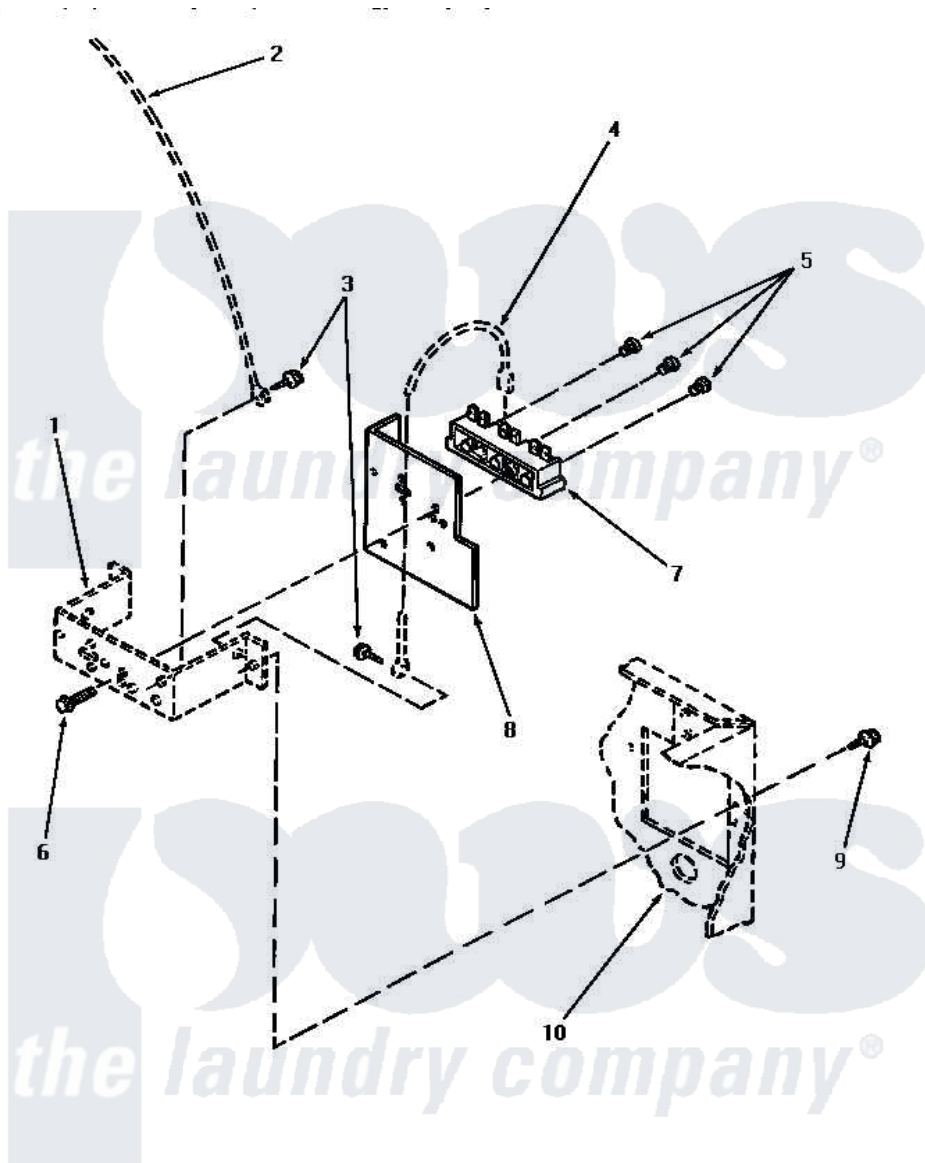

Amana AE7233 11 - TERMINAL BLOCK (STARTIN SN S6271976XG)

TERMINAL BLOCK (Electric Models starting Serial No. S6271976XG)

Amana [Residential Amana AE7233 Washer Parts](#) Parts Diagram 11 - TERMINAL BLOCK (STARTIN SN S6271976XG)

[Click on the part number to view part](#)

Item	Original Part Number	Replaced By	Status	Part Description
1	Y00000000		Not Available	SEE NOTE TERMINAL BLOCK BRACKET
2	Y00000000		Not Available	SEE NOTE GROUND WIRE, GREEN
3	20530			Screw, 10-24 x 3/8 Hex
4	Y00000000		Not Available	SEE NOTE GROUND WIRE, GREEN -- (SEE NOTE)
5	Y61199	3400094		Screw, 10-32 X 3/8
6	Y61200	501285		Screw, No.12 X 9/16-Pla
7	61923P	61923		Block, Terminal
8	56087			Shield, Terminal Block
9	33562	27001200		Screw
10	Y00000000		Not Available	SEE NOTE CABINET