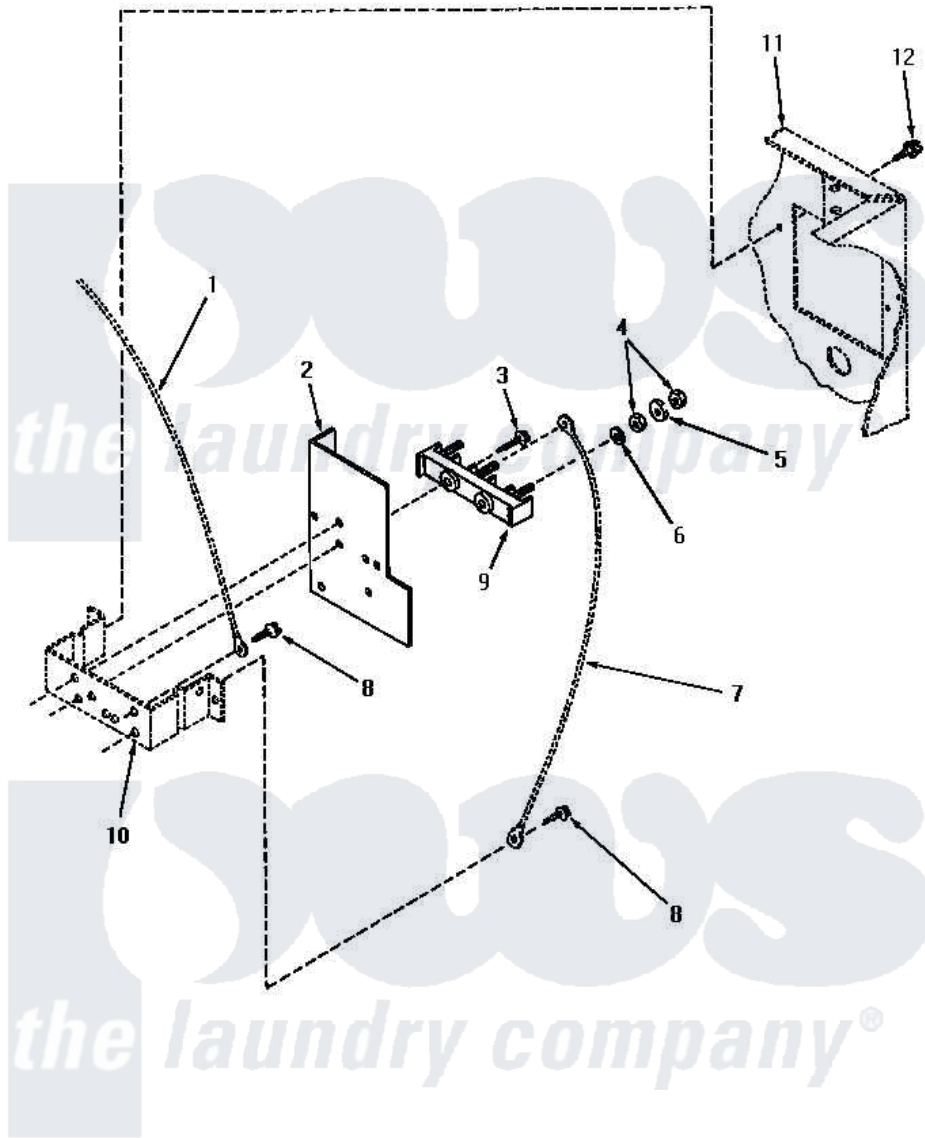

Amana AE7233 12 - TERMINAL BLOCK (THRU SN S6271975XG)

TERMINAL BLOCK (Electric Models through Serial No. S6271975XG)

Amana [Residential Amana AE7233 Washer Parts](#) Parts Diagram 12 - TERMINAL BLOCK (THRU SN S6271975XG)
 Click on the part number to view part

Item	Original Part Number	Replaced By	Status	Part Description
1	Y00000000		Not Available	SEE NOTE GROUND WIRE, GREEN
2	56087			Shield, Terminal Block
3	Q6535		Not Available	SCREW, 10B-16 X 3/4 ROU
4	Q6163		Not Available	NUT
5	51474		Not Available	WASHER, 13/64IDX1/2ODX.
6	56552		Not Available	LOCKWASHER
7	Y00000000		Not Available	SEE NOTE GROUND WIRE, GREEN -- (SEE NOTE)
8	20530			Screw, 10-24 x 3/8 Hex
9	58555		Not Available	TERMINAL BLOCK
10	Y00000000		Not Available	SEE NOTE TERMINAL BLOCK BRACKET
11	Y00000000		Not Available	SEE NOTE CABINET
12	33562	27001200		Screw