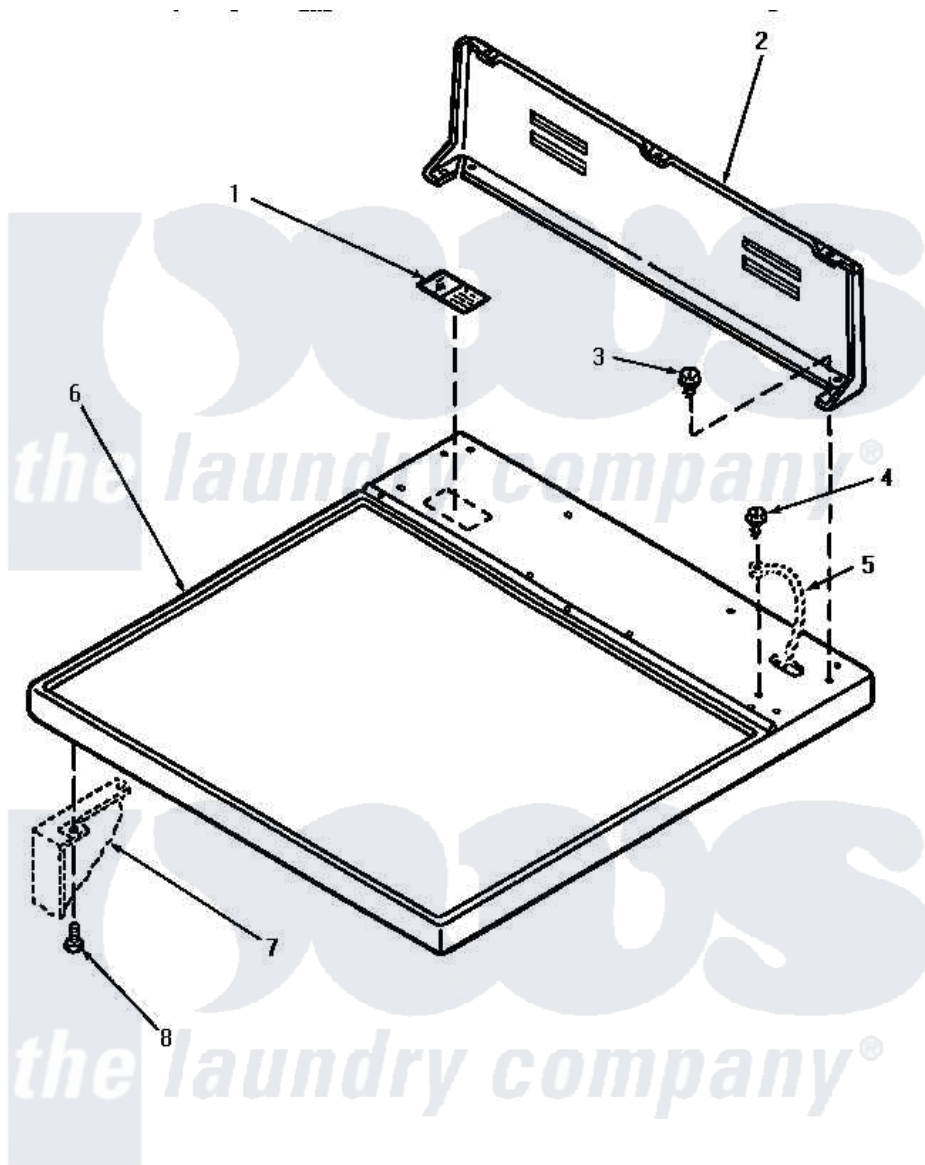

Amana AE9133 01 - CABINET TOP & CONTROL HOOD REAR PANEL

CABINET TOP AND CONTROL HOOD REAR PANEL

Amana [Residential Amana AE9133 Washer Parts](#) Parts Diagram 01 - CABINET TOP & CONTROL HOOD REAR PANEL
 Click on the part number to view part

| Item | Original Part Number | Replaced By | Status | Part Description |
|------|-----------------------|---------------------------|---------------|-----------------------------|
| 1 | 24903 | | Not Available | STICKER,DISCONNECT POW |
| 2 | 59970 | | Not Available | CONTROL HOOD, REAR PANEL |
| 3 | 23962 | W10116760 | | Screw |
| 4 | 20530 | | | Screw, 10-24 x 3/8 Hex |
| 5 | Y00000000 | | Not Available | SEE NOTE GROUND WIRE, GREEN |
| 6 | 60815H | | Not Available | ASSY, TOP PANEL-DOMESTI |
| " | 60815L | | Not Available | CABINET TOP, ALMOND |
| " | 60815W | | Not Available | ASSY, TOP & CARTON |
| 7 | Y00000000 | | Not Available | SEE NOTE CABINET |
| 8 | 33562 | 27001200 | | Screw |