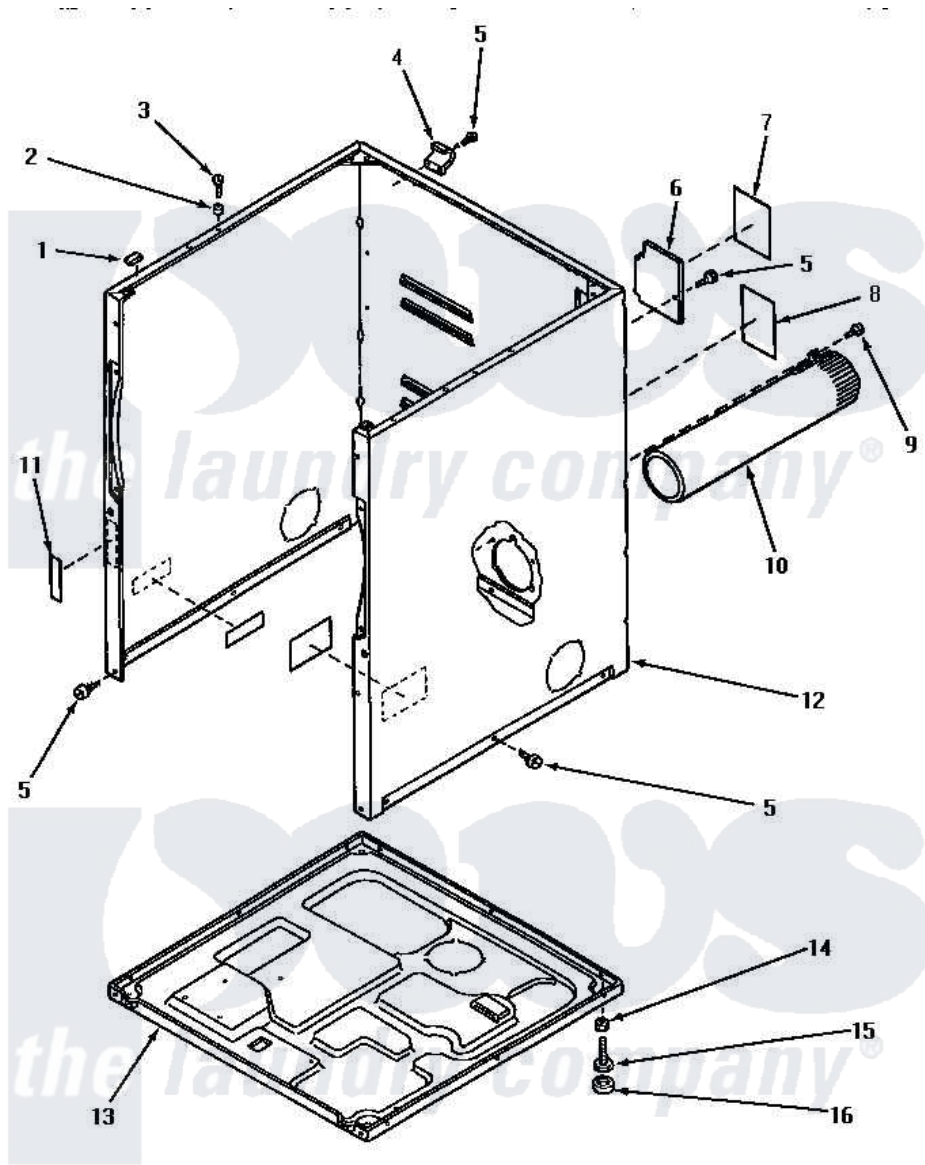

Amana AE9133 02 - CABINET, EXHAUST DUCT & BASE

CABINET, EXHAUST DUCT AND BASE

Amana [Residential Amana AE9133 Washer Parts](#) Parts Diagram 02 - CABINET, EXHAUST DUCT & BASE

[Click on the part number to view part](#)

Item	Original Part Number	Replaced By	Status	Part Description
1	Y56128			Pad, Bumper
2	56079	505187		Locator, Panel
3	32671	Y014874		Screw, Idler Arm And Sleeve
4	60826		Not Available	HINGE, TOP
5	33562	27001200		Screw
6	60821			Access Cover
7	61206		Not Available	STICKER, NOTICE INSTALL
8	58866		Not Available	STICKER, WARNING-GROUND
9	Y33561	489464		Screw
10	56118		Not Available	ASSY, EXHAUST DUCT
11	24903		Not Available	STICKER, DISCONNECT POW
12	60813PH		Not Available	CABINET, HARVEST GOLD
"	60813PW		Not Available	CABINET, WHITE
"	60813PL		Not Available	CABINET, ALMOND
13	60811			Assembly, Base-Complete

14	20274	62739	Nut, Lock
15	Y52696	Y305086	Adjustable Leg And Nut
16	70282	Y314137	Foot, Rubber