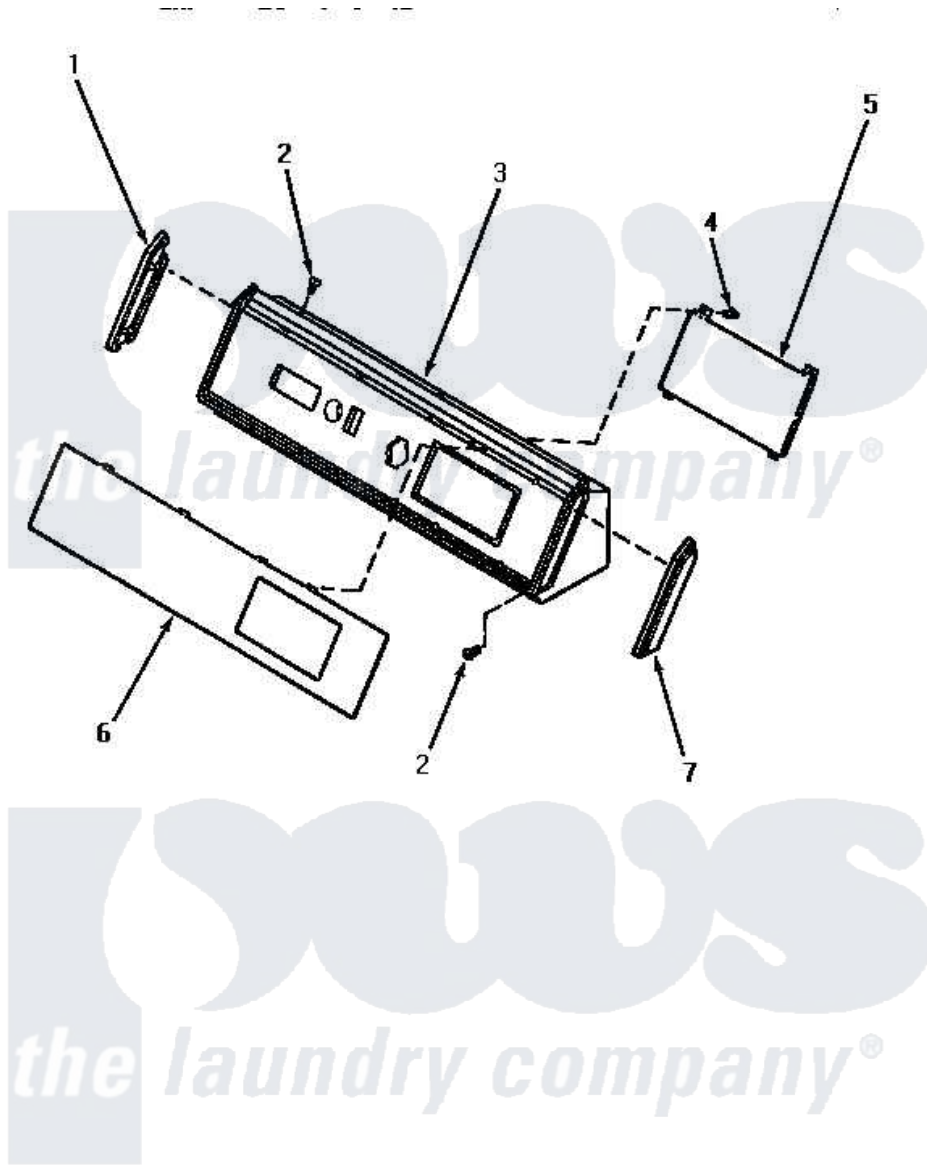

Amana AE9133 04 - GRAPHIC PANEL, CONTROL HOOD & CONTROLS

GRAPHIC PANEL, CONTROL HOOD AND CONTROLS

Amana [Residential Amana AE9133 Washer Parts](#) Parts Diagram 04 - GRAPHIC PANEL, CONTROL HOOD & CONTROLS

[Click on the part number to view part](#)

Item	Original Part Number	Replaced By	Status	Part Description
"	NOTE:		Not Available	IF DRYER IS INSTALLED IN A MANUFACTURED (MOBILE) HOME, OR IF LOCAL CODES DO NOT PERMIT GROUNDING THROUGH THE NEUTRAL, THIS WIRE WILL NOT BE ON THE DRYER. SEE I
1	32343		Not Available	INSERT,CONTROL HOOD-L.
2	31752		Not Available	SCREW,No.8ABX3/4 POZIDRI
3	59606		Not Available	HOOD,DRYER-BLACK
4	31260			Screw, No.8 X 3/8 Ind H
5	59608		Not Available	ASSY, ELECTRONIC CONTROL
6	60310	AN37439		Lu100/Med
7	32342			Insert, Control Hood-R.