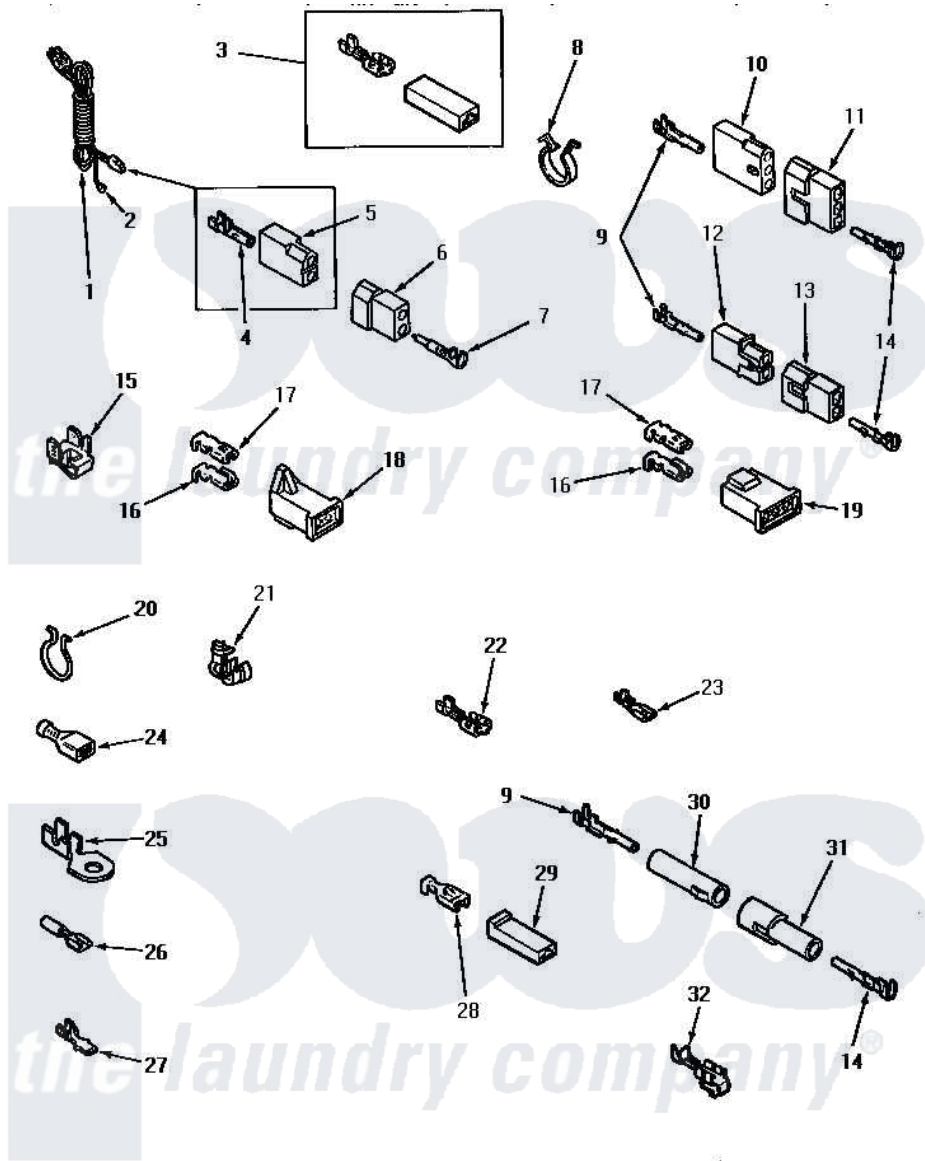

Amana AE9133 09 - POWER CORD & TERMINALS

POWER CORD AND TERMINALS

Amana [Residential Amana AE9133 Washer Parts](#) Parts Diagram 09 - POWER CORD & TERMINALS
 Click on the part number to view part

Item	Original Part Number	Replaced By	Status	Part Description
1	Y56222	27001142		Cord, Power
2	Y00000000		Not Available	SEE NOTE GROUND WIRE, GREEN
3	Y00237			Terminal-Female 1/4 ((1) 12 GAUGE Wire Or(2) 18 GA
4	00130			Terminal, Pin-1/8 Femal
5	56265			Receptacle, 2 Circuit
6	56266			Plug
7	Y00127			Terminal, Pin-1/8 Male
8	61510	504034		Clip, Wire
9	Y00117	5011-XX		093 Female Socket
10	23039	697780		Receptacle,
11	23040			Plug-3 Circuit
12	56451			Receptacle, 2 Circuit
13	56448			Terminal Block Plug
14	Y00116			Terminal, Pin-Male
15	Y00161	B5733302		Clip, Ground

16	Y00190		Connector-Receptacle
17	Y00189		Terminal, Spade
18	58799		Connector-2 Circuit
19	58800	Not Available	CONNECTOR-3 CIRCUIT (3 CIRCUIT CONNECTOR)
20	51291		Clip, Wire
21	21903	211881	Grommet, Cord Part Not Used- Gas Models Only
22	Y00121	Not Available	SPADE TERMINAL(12 GAUGE) (1/4 INCH-(2) 18 GAUGE WIRES O
"	Y00119	Not Available	SPADE TERMINAL(18 GAUGE) (1/4 INCH-(1) 18 GAUGE WIRE)
"	Y00222	Not Available	TERMINAL,FEMALE-1/4 SP
23	Y00124		Spade Terminal (18 Gauge) (3/16 Inch-(1) 18 Gauge Wire-
"	Y00209		Spade Terminal (18 Gauge) (3/16 Inch-(2) 18 Gauge Wires-
"	00156	00156SRE	65br30/Fl
24	Y00163	285432	Terminal
"	Y00165		Insulated Spade Terminal
25	00110		No.10 18 Gauge Wire
"	Y00111		Ring Terminal No.10 No.10 18 Gauge Wires Or
26	Y00215		Barrel Insulated Spade
"	Y00214	Not Available	BARREL INSULATED SPADE(18 GAUG (1/4 INCH-18 GAUGE WIRE)
27	Y00138		Male Tab Terminal 18 Gauge Wire)
"	Y00139	Y00138	Male Tab Terminal 18 Gauge Wire)
28	Y00115		Lock In Spade Terminal (18 Gaug (1/4 Inch-(1) 18 Gauge Wire)
"	00122	Not Available	(1/4 INCH-(2) 18 GAUGE WIRES O
29	90789		Connector
30	26301		Receptacle, Molex
31	26302	Not Available	PLUG,1 CIRCUIT
32	Y00114		Spade Terminal