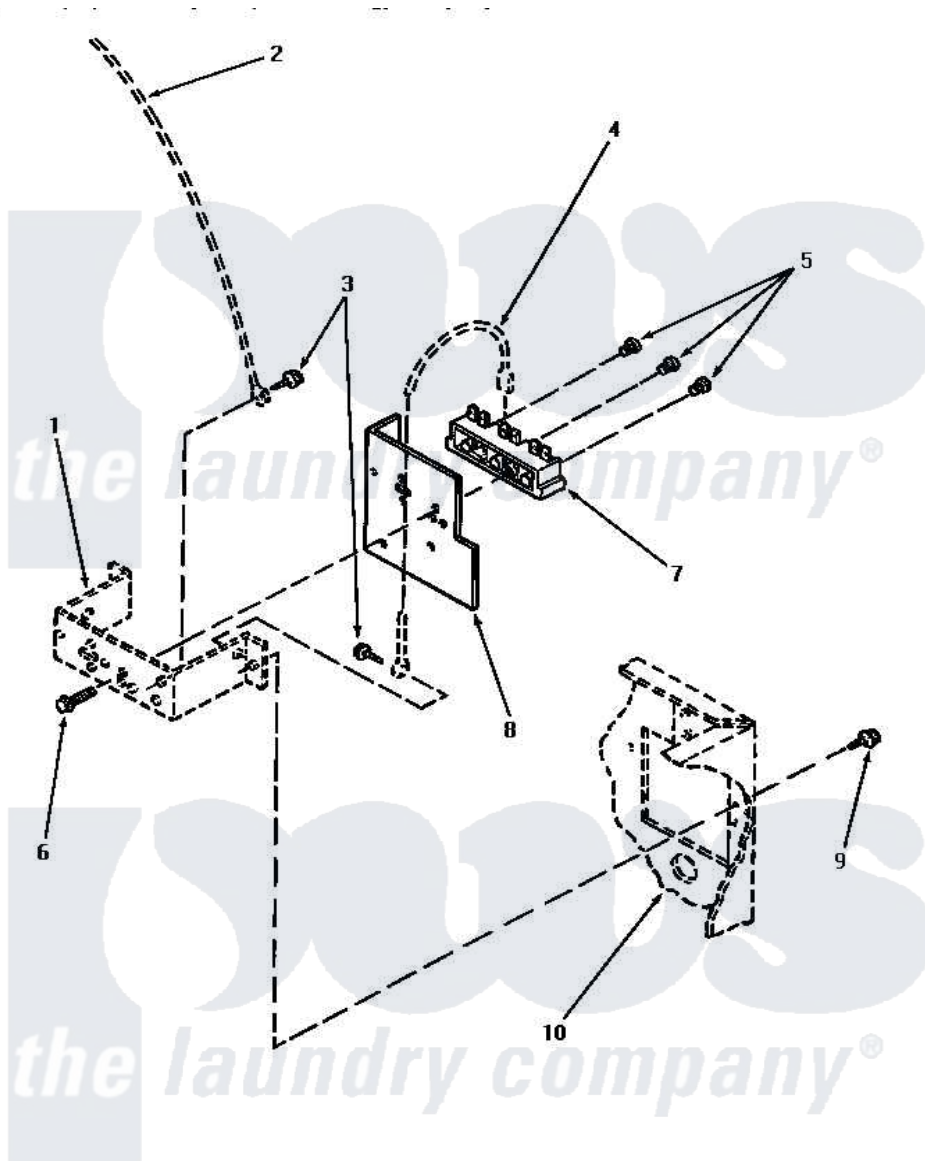

# Amana AE9133 11 - TERMINAL BLOCK (STARTIN SN S6271976XG)

## TERMINAL BLOCK (Electric Models starting Serial No. S6271976XG)

Amana [Residential Amana AE9133 Washer Parts](#) Parts Diagram 11 - TERMINAL BLOCK (STARTIN SN S6271976XG)

[Click on the part number to view part](#)

Item	Original Part Number	Replaced By	Status	Part Description
1	Y00000000		Not Available	SEE NOTE TERMINAL BLOCK BRACKET
2	Y00000000		Not Available	SEE NOTE GROUND WIRE, GREEN
3	<a href="#">20530</a>			Screw, 10-24 x 3/8 Hex
4	Y00000000		Not Available	SEE NOTE GROUND WIRE, GREEN -- (SEE NOTE)
5	Y61199	<a href="#">3400094</a>		Screw, 10-32 X 3/8
6	Y61200	<a href="#">501285</a>		Screw, No.12 X 9/16-Pla
7	61923P	<a href="#">61923</a>		Block, Terminal
8	<a href="#">56087</a>			Shield, Terminal Block
9	33562	<a href="#">27001200</a>		Screw
10	Y00000000		Not Available	SEE NOTE CABINET