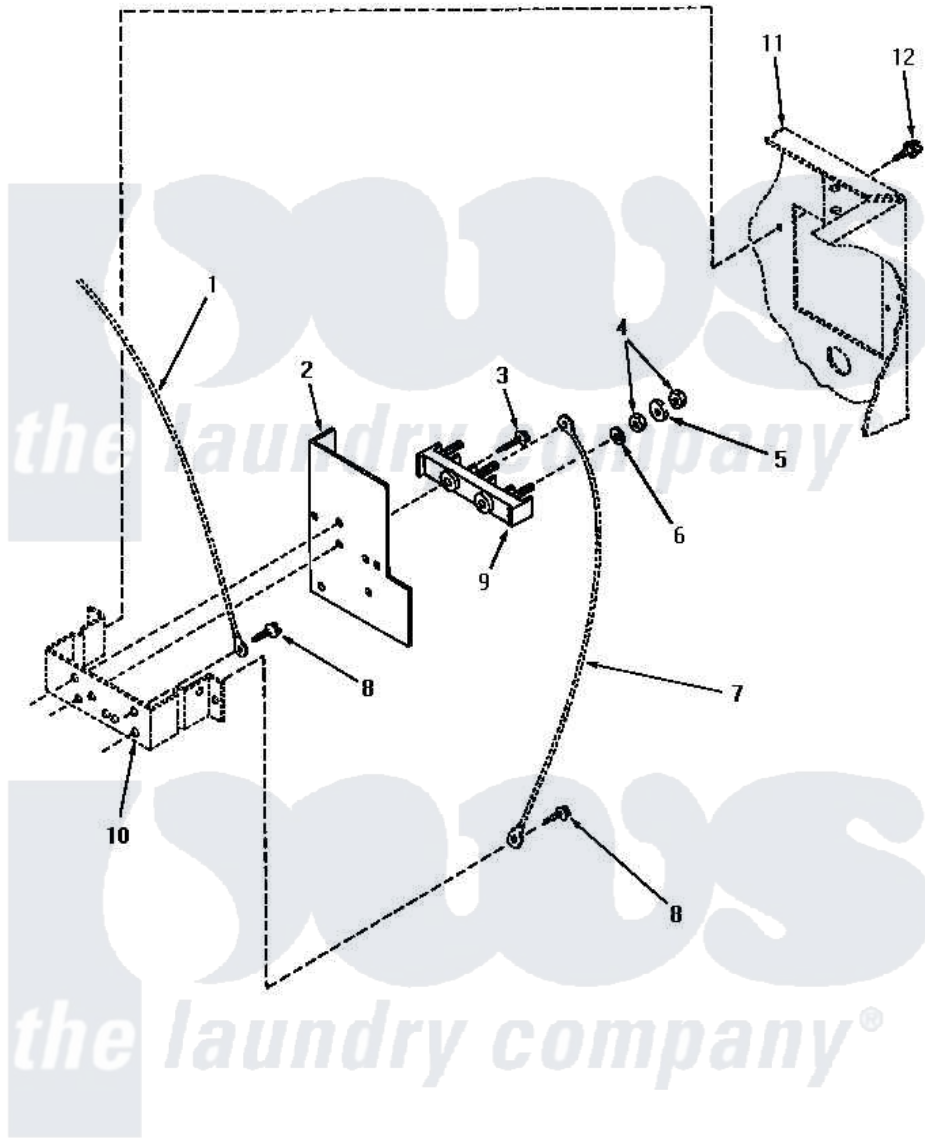

Amana AE9133 12 - TERMINAL BLOCK (THRU SN S6271975XG)

TERMINAL BLOCK (Electric Models through Serial No. S6271975XG)

Amana [Residential Amana AE9133 Washer Parts](#) Parts Diagram 12 - TERMINAL BLOCK (THRU SN S6271975XG)
 Click on the part number to view part

Item	Original Part Number	Replaced By	Status	Part Description
1	Y00000000		Not Available	SEE NOTE GROUND WIRE, GREEN
2	56087			Shield, Terminal Block
3	Q6535		Not Available	SCREW, 10B-16 X 3/4 ROU
4	Q6163		Not Available	NUT
5	51474		Not Available	WASHER, 13/64IDX1/2ODX.
6	56552		Not Available	LOCKWASHER
7	Y00000000		Not Available	SEE NOTE GROUND WIRE, GREEN -- (SEE NOTE)
8	20530			Screw, 10-24 x 3/8 Hex
9	58555		Not Available	TERMINAL BLOCK
10	Y00000000		Not Available	SEE NOTE TERMINAL BLOCK BRACKET
11	Y00000000		Not Available	SEE NOTE CABINET
12	33562	27001200		Screw