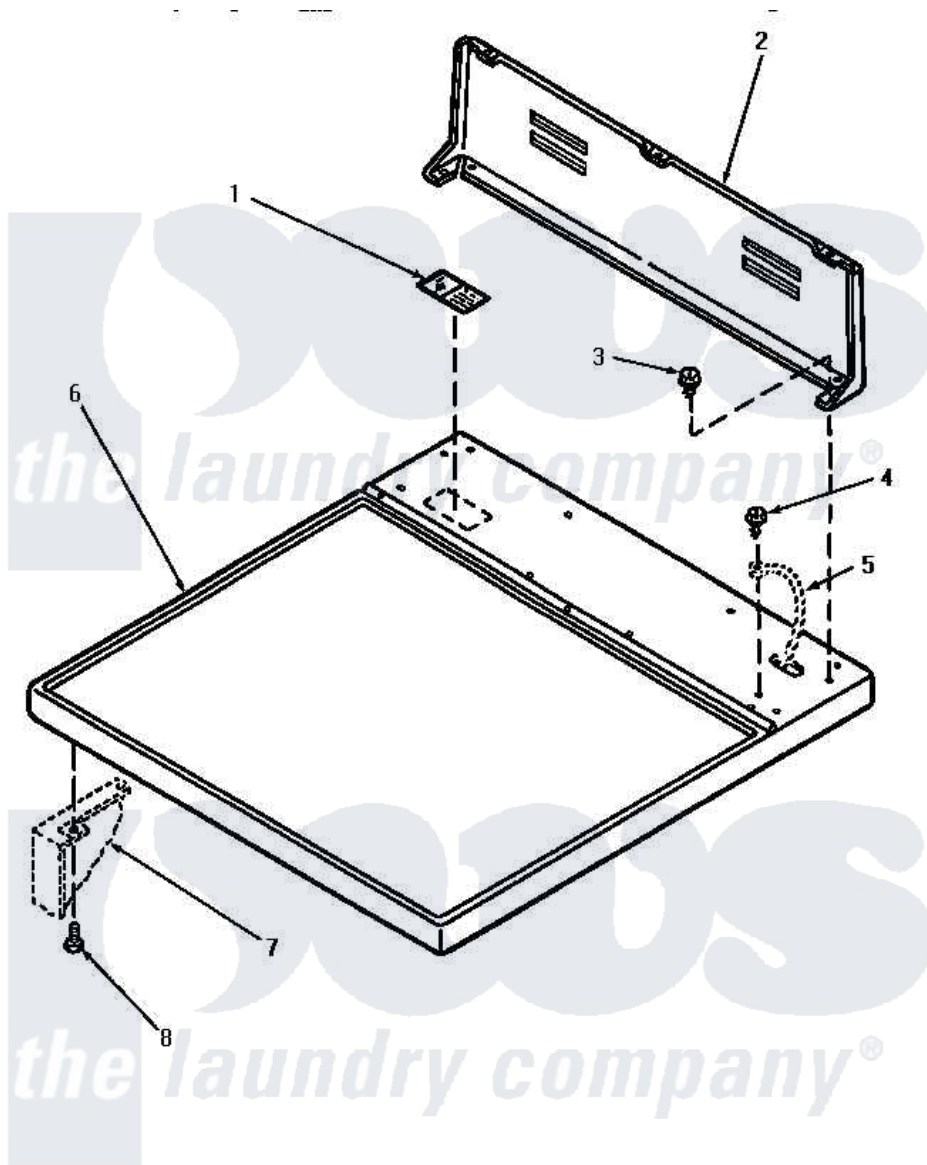

# Amana AE9233 01 - CABINET TOP & CONTROL HOOD REAR PANEL

## CABINET TOP AND CONTROL HOOD REAR PANEL

Amana [Residential Amana AE9233 Washer Parts](#) Parts Diagram 01 - CABINET TOP & CONTROL HOOD REAR PANEL  
 Click on the part number to view part

Item	Original Part Number	Replaced By	Status	Part Description
1	24903		Not Available	STICKER,DISCONNECT POW
2	59970		Not Available	CONTROL HOOD, REAR PANEL
3	23962	<a href="#">W10116760</a>		Screw
4	<a href="#">20530</a>			Screw, 10-24 x 3/8 Hex
5	Y00000000		Not Available	SEE NOTE GROUND WIRE, GREEN
6	60815H		Not Available	ASSY, TOP PANEL-DOMESTI
"	60815L		Not Available	CABINET TOP, ALMOND
"	60815W		Not Available	ASSY, TOP & CARTON
7	Y00000000		Not Available	SEE NOTE CABINET
8	33562	<a href="#">27001200</a>		Screw