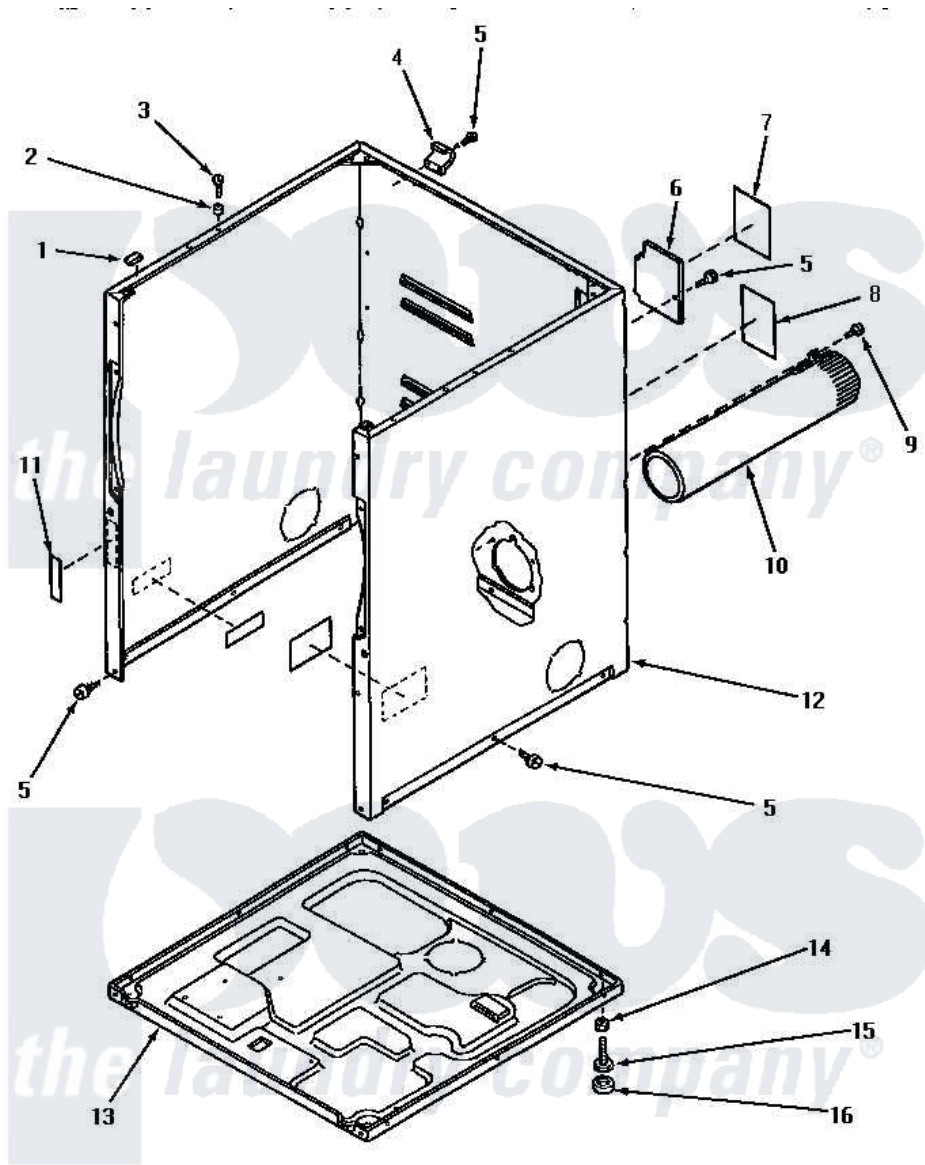

Amana AE9233 02 - CABINET, EXHAUST DUCT & BASE

CABINET, EXHAUST DUCT AND BASE

Amana [Residential Amana AE9233 Washer Parts](#) Parts Diagram 02 - CABINET, EXHAUST DUCT & BASE
 Click on the part number to view part

Item	Original Part Number	Replaced By	Status	Part Description
1	Y56128			Pad, Bumper
2	56079	505187		Locator, Panel
3	32671	Y014874		Screw, Idler Arm And Sleeve
4	60826		Not Available	HINGE, TOP
5	33562	27001200		Screw
6	60821			Access Cover
7	61206		Not Available	STICKER,NOTICE INSTALL
8	58866		Not Available	STICKER,WARNING-GROUND
9	Y33561	489464		Screw
10	56118		Not Available	ASSY, EXHAUST DUCT
11	24903		Not Available	STICKER,DISCONNECT POW
12	60813PH		Not Available	CABINET, HARVEST GOLD
"	60813PW		Not Available	CABINET, WHITE
"	60813PL		Not Available	CABINET, ALMOND
13	60811			Assembly, Base-Complete

14	20274	62739	Nut, Lock
15	Y52696	Y305086	Adjustable Leg And Nut
16	70282	Y314137	Foot, Rubber