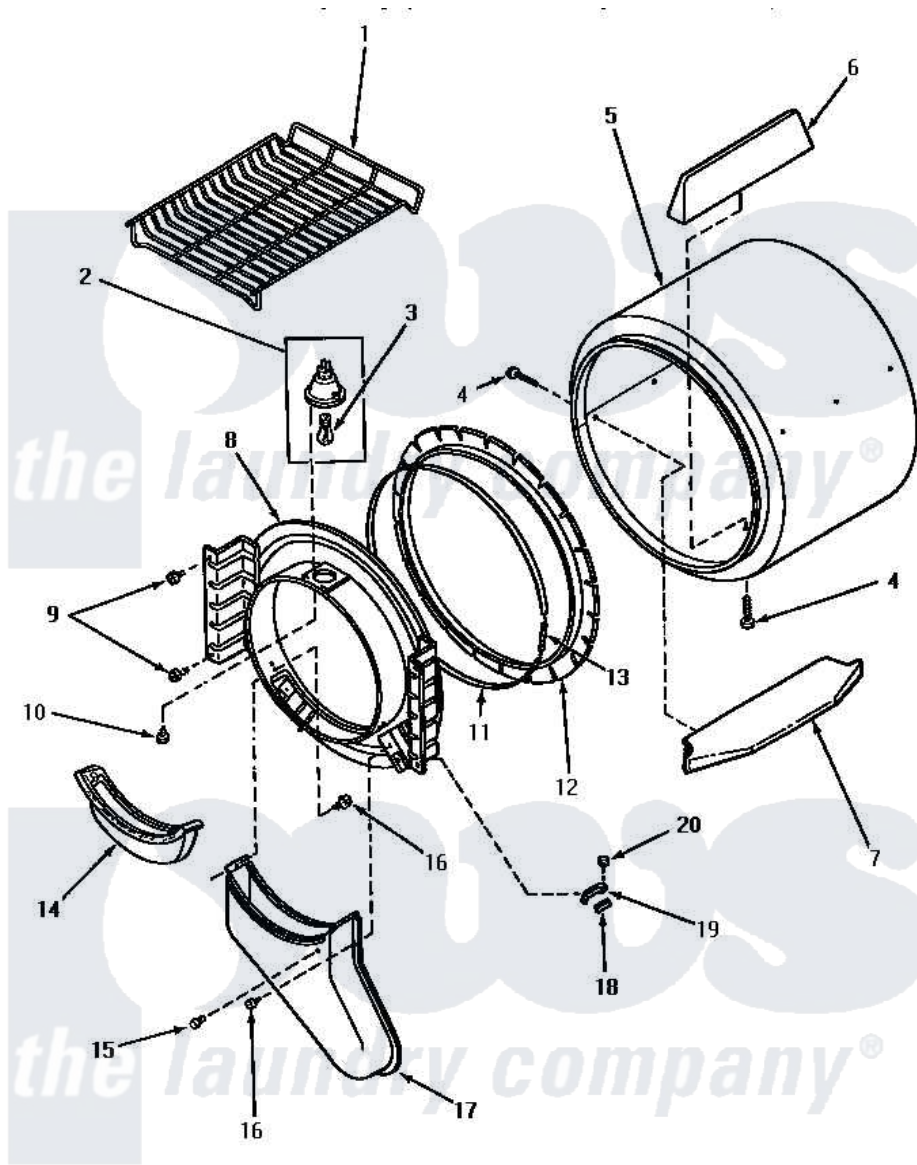

# Amana AE9233 03 - FR BLKHD, AIR DUCT, FELT SEAL & CYLINDER

## FRONT BULKHEAD, AIR DUCT, FELT SEAL AND CYLINDER

Amana Residential Amana AE9233 Washer Parts Parts Diagram 03 - FR BLKHD, AIR DUCT, FELT SEAL & CYLINDER

[Click on the part number to view part](#)

Item	Original Part Number	Replaced By	Status	Part Description
1	58846		Not Available	RACK, DRYING
2	60953P		Not Available	CYLINDER LIGHT ASSEMBLY
3	Y54608	<a href="#">31001575</a>		Bulb, Cylinder Light
"	Y60954	<a href="#">67001316</a>		Bulb, Light
4	56131		Not Available	SCREW, 10BT X 1 TAPPING
5	61073P		Not Available	ASSY, CYLINDER-WHITE
"	60645P		Not Available	ASSY, CYLINDER PACK
6	Y61399		Not Available	BAFFLE, CYLINDER-SHORT-
7	Y61027		Not Available	BAFFLE, CYLINDER-EXTEND
8	62142W		Not Available	ASSY, BULKHEAD-FRONT-SV
9	33562	<a href="#">27001200</a>		Screw
10	<a href="#">31260</a>			Screw, No. 8 X 3/8 Ind H
11	Y56090		Not Available	SEAL STRAP
12	<a href="#">56088</a>			Assembly, Seal
13	52130	<a href="#">502496</a>		Adapter, Strain Relief
14	<a href="#">61376P</a>			Filter, Lint-White W/Inst.

15	56938		Not Available	BUMPER
16	Y33561	<a href="#">489464</a>		Screw
17	<a href="#">60786</a>			Assembly, Air Duct-Front
18	<a href="#">58049</a>			Pad, Thin
19	<a href="#">61448</a>			Glide, Cylinder-Rulon F
20	23962	<a href="#">W10116760</a>		Screw