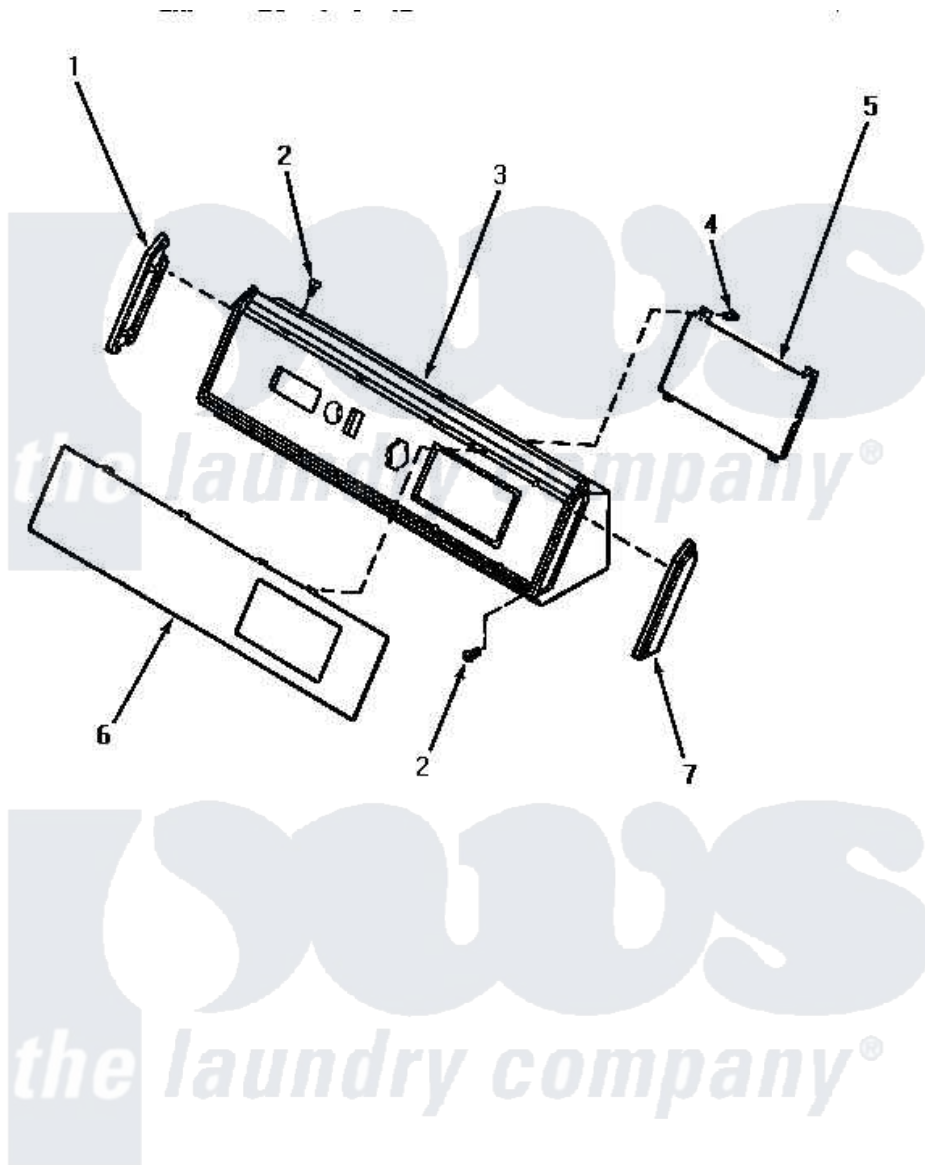

# Amana AE9233 04 - GRAPHIC PANEL, CONTROL HOOD & CONTROLS

## GRAPHIC PANEL, CONTROL HOOD AND CONTROLS

Amana [Residential Amana AE9233 Washer Parts](#) Parts Diagram 04 - GRAPHIC PANEL, CONTROL HOOD & CONTROLS

[Click on the part number to view part](#)

Item	Original Part Number	Replaced By	Status	Part Description
"	NOTE:		Not Available	IF DRYER IS INSTALLED IN A MANUFACTURED (MOBILE) HOME, OR IF LOCAL CODES DO NOT PERMIT GROUNDING THROUGH THE NEUTRAL, THIS WIRE WILL NOT BE ON THE DRYER. SEE I
1	32343		Not Available	INSERT,CONTROL HOOD-L.
2	31752		Not Available	SCREW,No.8ABX3/4 POZIDRI
3	59606		Not Available	HOOD,DRYER-BLACK
4	<a href="#">31260</a>			Screw, No.8 X 3/8 Ind H
5	59608		Not Available	ASSY, ELECTRONIC CONTROL
6	60310	<a href="#">AN37439</a>		Lu100/Med
7	<a href="#">32342</a>			Insert, Control Hood-R.