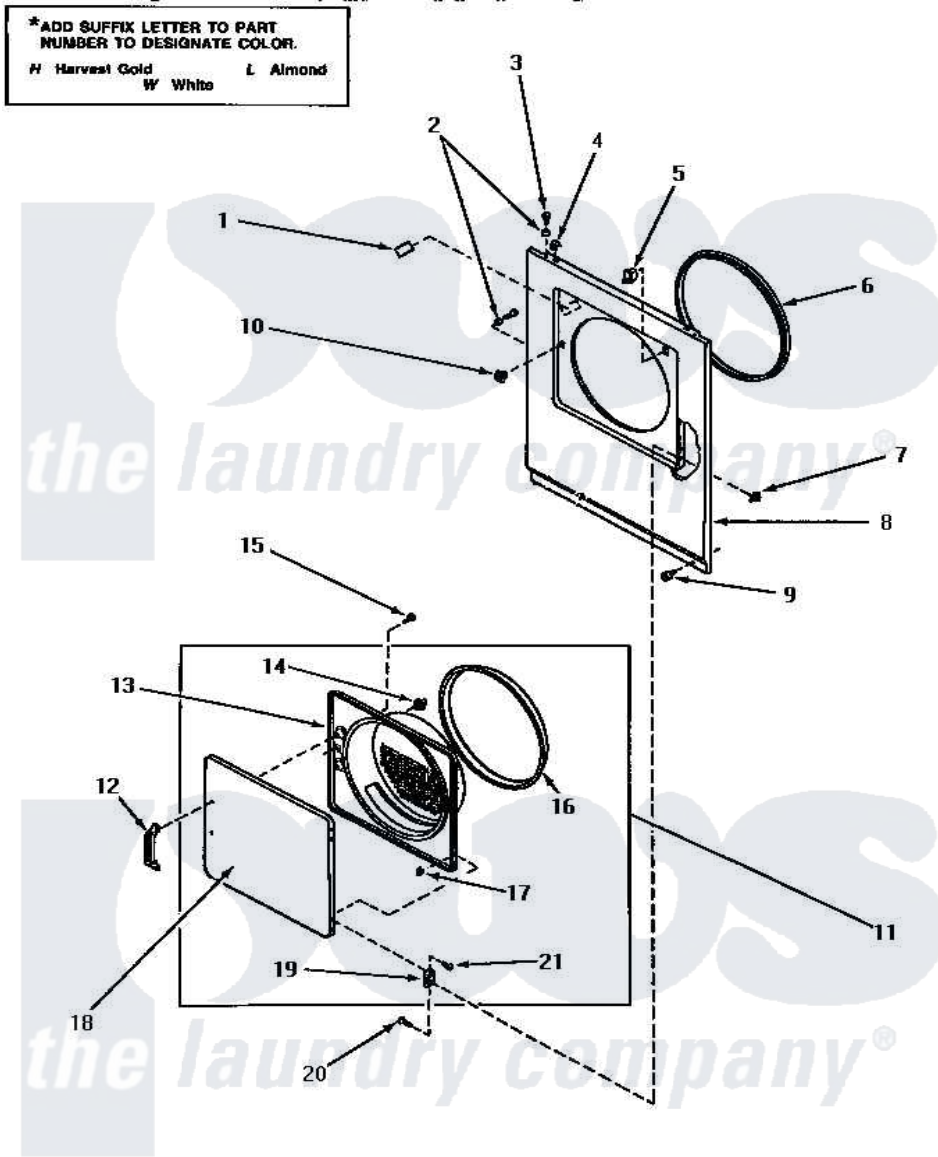

Amana AE9233 07 - LOADING DOOR, FRONT PANELS & ACCESS DOOR

LOADING DOOR, FRONT PANELS AND ACCESS DOOR

Amana [Residential Amana AE9233 Washer Parts](#) Parts Diagram 07 - LOADING DOOR, FRONT PANELS & ACCESS DOOR

[Click on the part number to view part](#)

Item	Original Part Number	Replaced By	Status	Part Description
1	58854			Repl By 500281
2	56079	505187		Locator, Panel
3	32671	Y014874		Screw, Idler Arm And Sleeve
4	28835	22001650		Fastener, Spring
5	56052	W10169313		Switch-Dor
6	Y61380			Seal, Front Panel
7	51236	488130		Nut
8	62420W		Not Available	FRONT PANEL, WHITE
"	62420L	62420LP		Assembly
"	62420H		Not Available	FRONT PANEL, HARVEST GOLD
9	58637	27001200		Screw
10	54660	LA-1003		Door Catch Kit
11	62151W		Not Available	ASSY,DOOR
"	62151L		Not Available	ASSY,DOOR
"	62151H		Not Available	ASSY,DOOR

12	54068P	61925	Pull Door Commercial Black
13	62152L	62152P	Liner
"	62152H		Not Available INNER DOOR PANEL, HARVEST GOLD
"	62152W		Not Available LINER,DOOR
14	54661	LA-1003	Door Catch Kit
15	Y33561	489464	Screw
16	61379	61379P	Door Seal
17	23407		Nut, Speed-8A Tinn C15
18	62153H		Door
"	62153W		Not Available PANEL OUTER DOOR
"	62153L		Not Available DOOR
19	56045		Hinge
20	22649		Screw, 8-32 X 13/32 FI
21	52864	500226	Screw, 8b-16 x 5/8 Tap