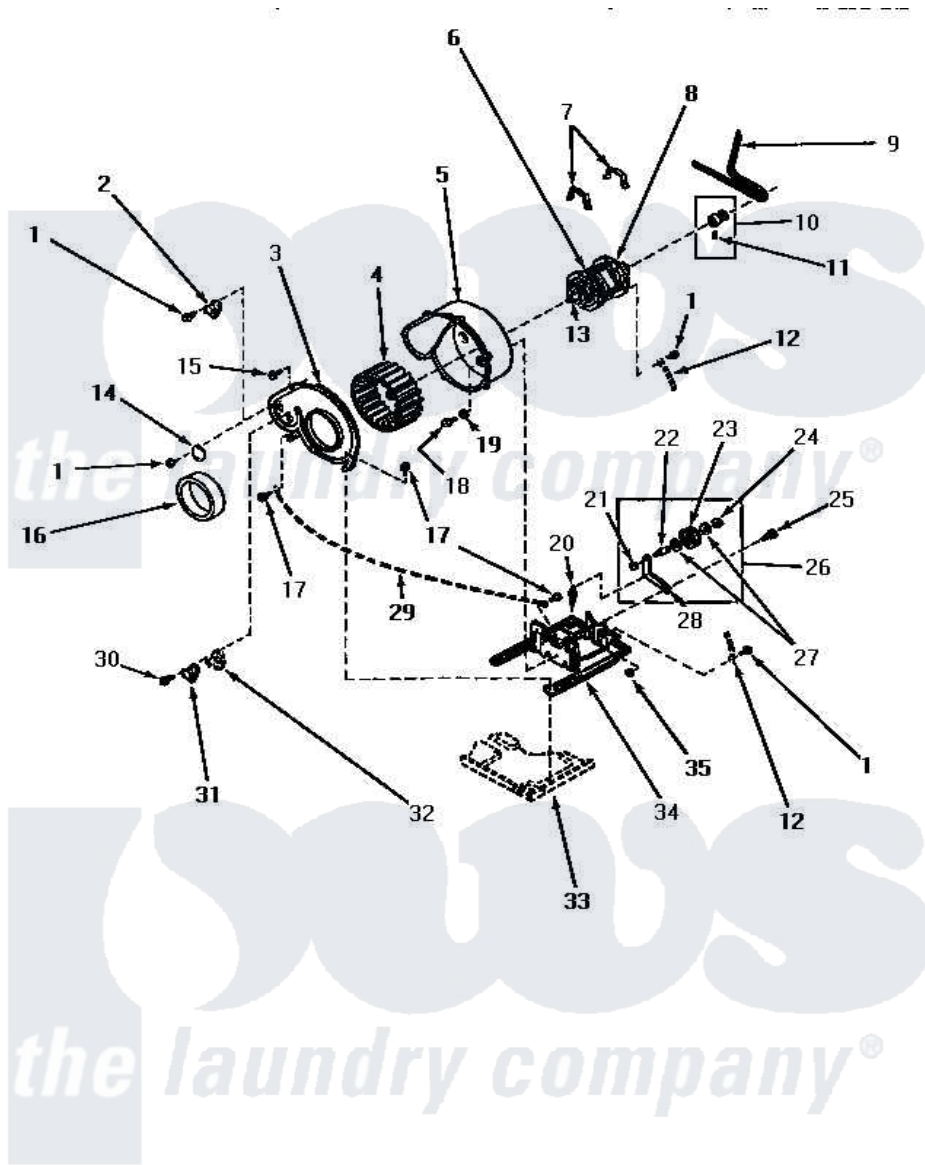

Amana AE9233 08 - MOTOR, EXHAUST FAN & BELT

MOTOR, EXHAUST FAN AND BELT

Amana [Residential Amana AE9233 Washer Parts](#) Parts Diagram 08 - MOTOR, EXHAUST FAN & BELT

[Click on the part number to view part](#)

Item	Original Part Number	Replaced By	Status	Part Description
1	23222	3177991		Screw
3	60938P		Not Available	COVER,BLOWER HOUSING
4	56000	510139P		Assembly Blower Fan Package
5	56020			Housing, Blower
6	Y58044	915P3		Motor-Drive
7	Y58047	660658		Clamp, Motor Mounting 343481 685441
8	59895		Not Available	MOTOR SWITCH, INTERNAL MOUNTED
"	53226		Not Available	SWITCH,MOTOR
"	53249		Not Available	SWITCH
9	59174	40111201		Belt, Cylinder
10	59173		Not Available	MOTOR PULLEY ASSEMBLY
11	52906		Not Available	SETSCREW
12	Y00000000		Not Available	SEE NOTE GROUND WIRE, GREEN
13	27604P			Never-Seeze 1 Oz Tube

14	61203		Not Available	COVER PLATE
15	23962	W10116760		Screw
16	56065		Not Available	SEAL
17	51780	3390631		Screw, 10-16 X 3/8
18	33562	27001200		Screw
19	20492	M0270504		Washer
20	56076			Spring, Idler
21	56156	358160		Nut
22	56461			Shaft
23	Y54414			Assembly, Wheel And Bearing
24	23748			Ring, Retaining
25	56587		Not Available	SCREW, 1/4-20 HEX HD SH
26	Y56170	56170P		Assembly- Idle
27	52549			Washer, 501 ID X3/4 Odx
28	56057		Not Available	LEVER, IDLER
29	Y00000000		Not Available	SEE NOTE GROUND WIRE, GREEN -- (THROUGH SERIAL NO. S6181365XA)
30	23222	3177991		Screw
31	59500			Assembly, Thermistor
33	Y00000000		Not Available	SEE NOTE BASE
34	Y60816	503613		Mount, Motor
35	52566	27001225		Nut, Jam Mid Lock 1/4-20