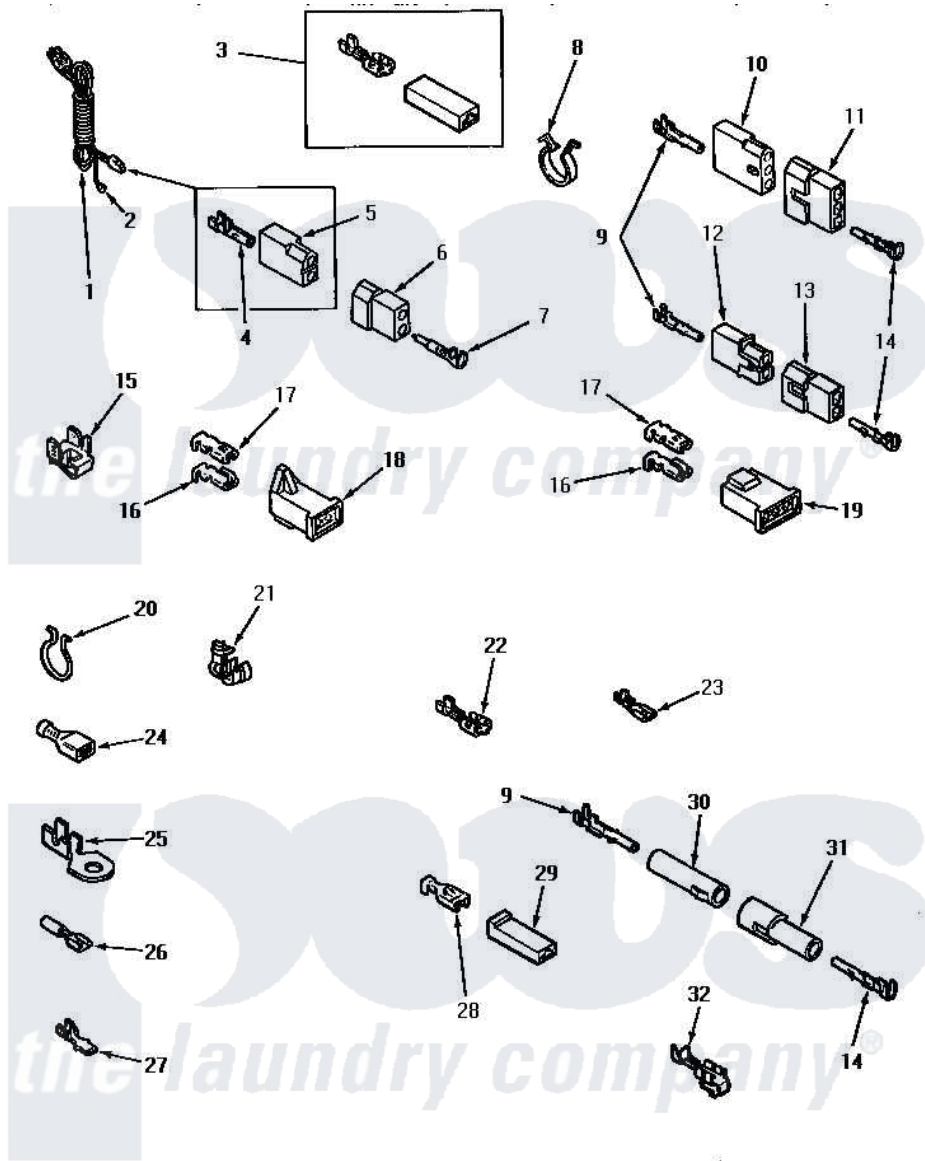

Amana AE9233 09 - POWER CORD & TERMINALS

POWER CORD AND TERMINALS

Amana [Residential Amana AE9233 Washer Parts](#) Parts Diagram 09 - POWER CORD & TERMINALS
 Click on the part number to view part

Item	Original Part Number	Replaced By	Status	Part Description
1	Y56222	27001142		Cord, Power
2	Y00000000		Not Available	SEE NOTE GROUND WIRE, GREEN
3	Y00237			Terminal-Female 1/4 ((1) 12 GAUGE Wire Or(2) 18 GA
4	00130			Terminal, Pin-1/8 Femal
5	56265			Receptacle, 2 Circuit
6	56266			Plug
7	Y00127			Terminal, Pin-1/8 Male
8	61510	504034		Clip, Wire
9	Y00117	5011-XX		093 Female Socket
10	23039	697780		Receptacle,
11	23040			Plug-3 Circuit
12	56451			Receptacle, 2 Circuit
13	56448			Terminal Block Plug
14	Y00116			Terminal, Pin-Male
15	Y00161	B5733302		Clip, Ground

16	Y00190		Connector-Receptacle
17	Y00189		Terminal, Spade
18	58799		Connector-2 Circuit
19	58800	Not Available	CONNECTOR-3 CIRCUIT (3 CIRCUIT CONNECTOR)
20	51291		Clip, Wire
21	21903	211881	Grommet, Cord Part Not Used- Gas Models Only
22	Y00121	Not Available	SPADE TERMINAL(12 GAUGE) (1/4 INCH-(2) 18 GAUGE WIRES O
"	Y00119	Not Available	SPADE TERMINAL(18 GAUGE) (1/4 INCH-(1) 18 GAUGE WIRE)
"	Y00222	Not Available	TERMINAL,FEMALE-1/4 SP
23	Y00124		Spade Terminal (18 Gauge) (3/16 Inch-(1) 18 Gauge Wire-
"	Y00209		Spade Terminal (18 Gauge) (3/16 Inch-(2) 18 Gauge Wires-
"	00156	00156SRE	65br30/FI
24	Y00163	285432	Terminal
"	Y00165		Insulated Spade Terminal
25	00110		No.10 18 Gauge Wire
"	Y00111		Ring Terminal No.10 No.10 18 Gauge Wires Or
26	Y00215		Barrel Insulated Spade
"	Y00214	Not Available	BARREL INSULATED SPADE(18 GAUG (1/4 INCH-18 GAUGE WIRE)
27	Y00138		Male Tab Terminal 18 Gauge Wire)
"	Y00139	Y00138	Male Tab Terminal 18 Gauge Wire)
28	Y00115		Lock In Spade Terminal (18 Gaug (1/4 Inch-(1) 18 Gauge Wire)
"	00122	Not Available	(1/4 INCH-(2) 18 GAUGE WIRES O
29	90789		Connector
30	26301		Receptacle, Molex
31	26302	Not Available	PLUG,1 CIRCUIT
32	Y00114		Spade Terminal