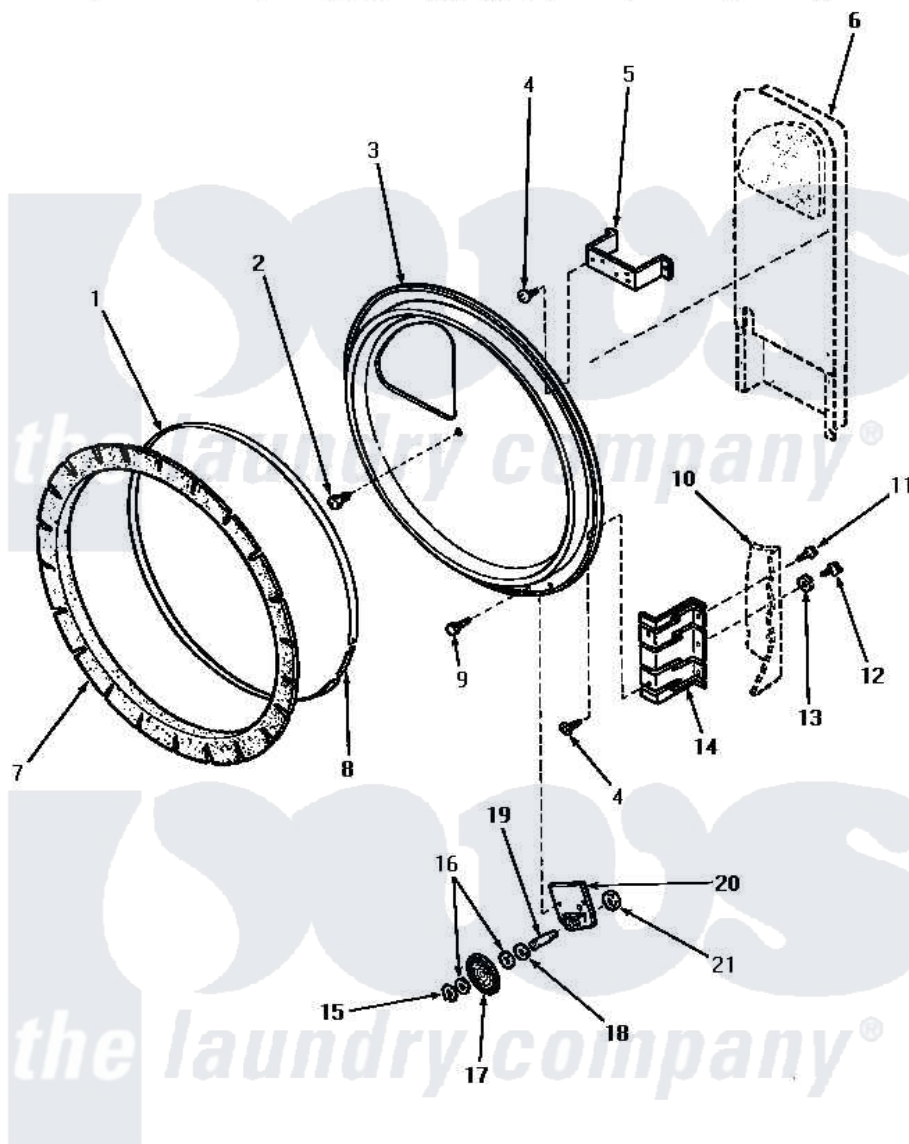

# Amana AE9233 10 - REAR BLKHD, FELT SEAL & CYLINDER ROLLER

## REAR BULKHEAD, FELT SEAL AND CYLINDER ROLLER

Amana [Residential Amana AE9233 Washer Parts](#) Parts Diagram 10 - REAR BLKHD, FELT SEAL & CYLINDER ROLLER

[Click on the part number to view part](#)

Item	Original Part Number	Replaced By	Status	Part Description
1	Y56090		Not Available	SEAL STRAP
2	Y33561	<a href="#">489464</a>		Screw
3	61135P		Not Available	ASSY,REAR BULKHEAD
4	56078	<a href="#">M400664</a>		SCrew Tap Trs Cr Rec 1016AB
5	<a href="#">60823P</a>			Bracket, Terminal Block
6	Y00000000		Not Available	SEE NOTE HEAT DUCT
7	<a href="#">56088</a>			Assembly, Seal
8	<a href="#">52310</a>			Spring
9	51780	<a href="#">3390631</a>		Screw, 10-16 X 3/8
10	Y00000000		Not Available	SEE NOTE CABINET
11	33562	<a href="#">27001200</a>		Screw
12	<a href="#">52909</a>			Screw, 10B-16 X 1/2 HeX
13	51474		Not Available	WASHER, 13/64IDX1/2ODX.
14	56055		Not Available	BRACKET,BULKHEAD-REAR
15	<a href="#">23748</a>			Ring, Retaining

16	<a href="#">52549</a>		Washer, 501 ID X3/4 Odx
17	56457	<a href="#">62649P</a>	Roller- CY
18	23886		Not Available WASHER,.578IDX1.25ODX1
19	<a href="#">56461</a>		Shaft
20	56042		Not Available BRACKET,CYLINDER ROLLER
21	56156	<a href="#">358160</a>	Nut