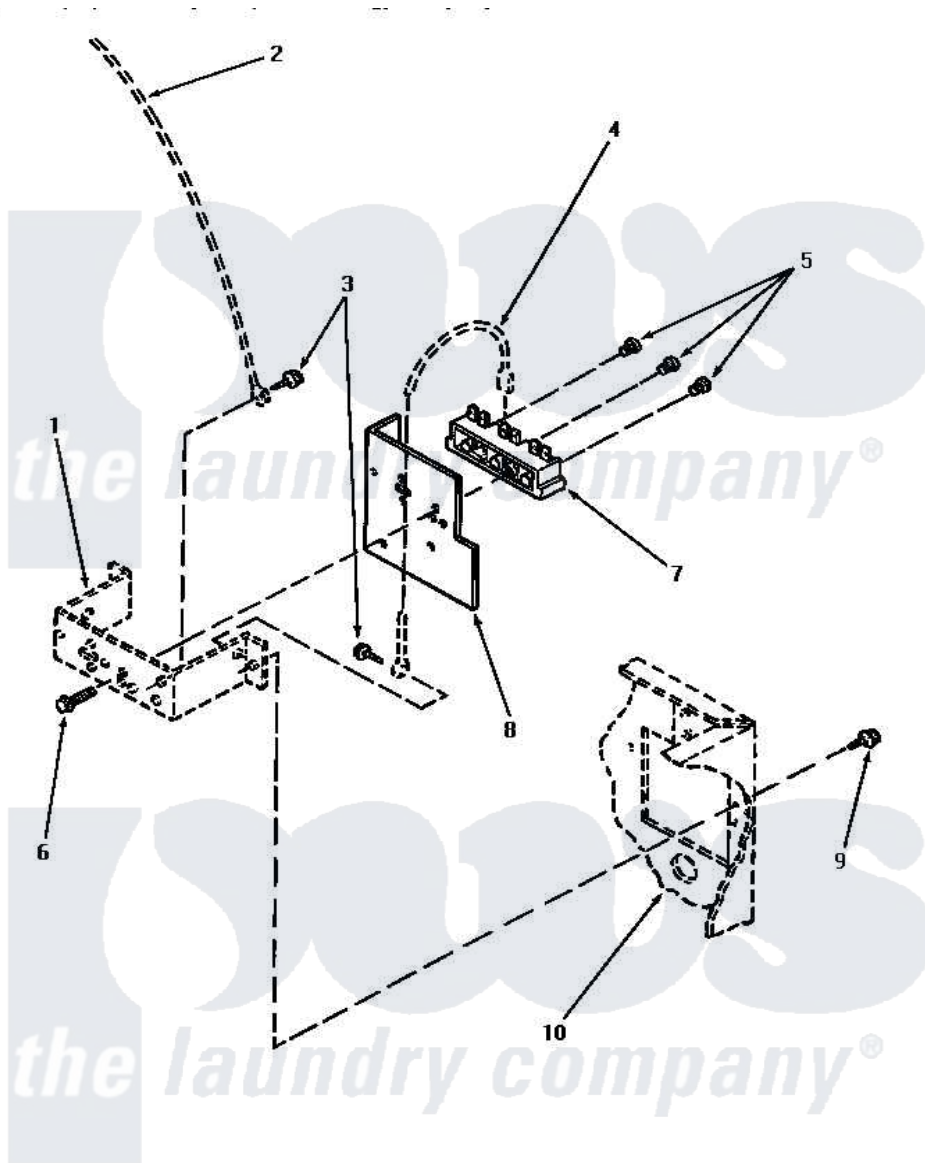

Amana AE9233 11 - TERMINAL BLOCK (STARTIN SN S6271976XG)

TERMINAL BLOCK (Electric Models starting Serial No. S6271976XG)

Amana [Residential Amana AE9233 Washer Parts](#) Parts Diagram 11 - TERMINAL BLOCK (STARTIN SN S6271976XG)

[Click on the part number to view part](#)

Item	Original Part Number	Replaced By	Status	Part Description
1	Y00000000		Not Available	SEE NOTE TERMINAL BLOCK BRACKET
2	Y00000000		Not Available	SEE NOTE GROUND WIRE, GREEN
3	20530			Screw, 10-24 x 3/8 Hex
4	Y00000000		Not Available	SEE NOTE GROUND WIRE, GREEN -- (SEE NOTE)
5	Y61199	3400094		Screw, 10-32 X 3/8
6	Y61200	501285		Screw, No.12 X 9/16-Pla
7	61923P	61923		Block, Terminal
8	56087			Shield, Terminal Block
9	33562	27001200		Screw
10	Y00000000		Not Available	SEE NOTE CABINET