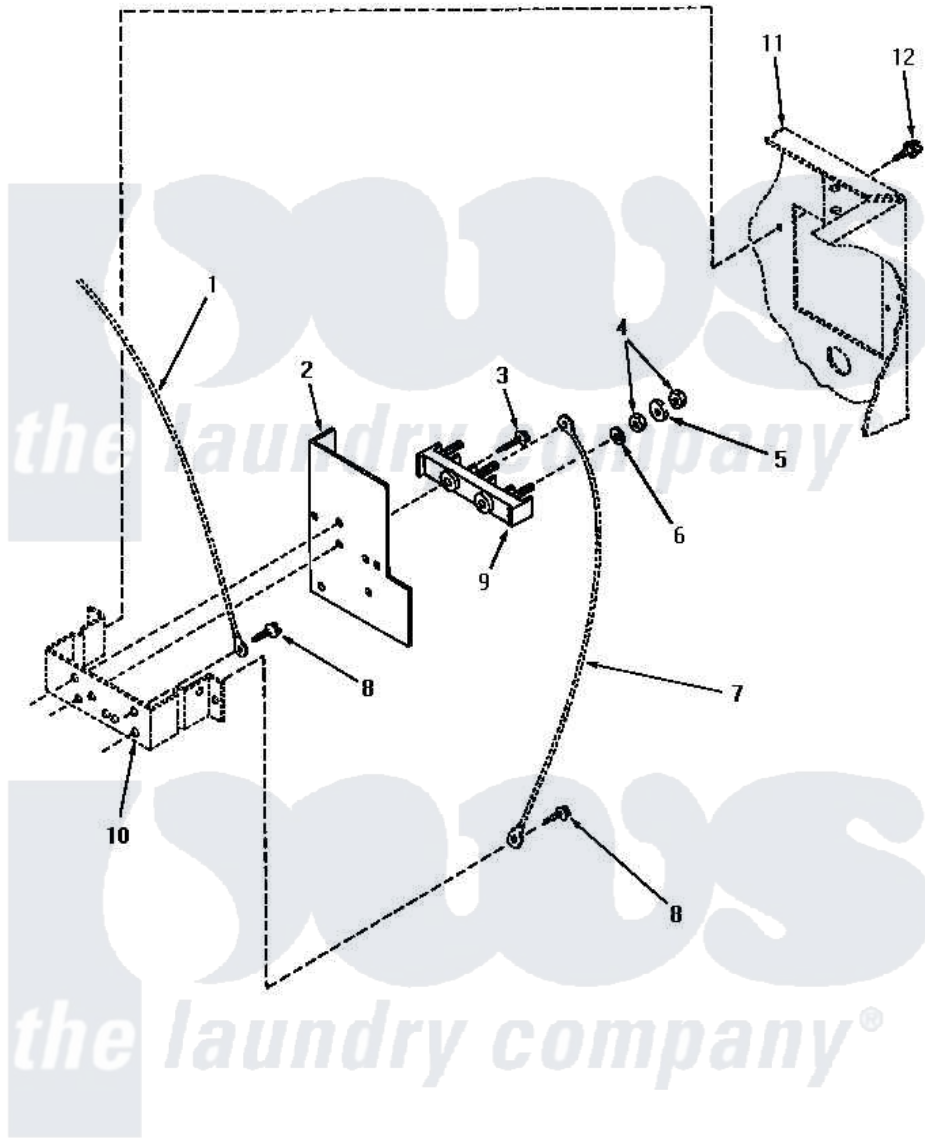

Amana AE9233 12 - TERMINAL BLOCK (THRU SN S6271975XG)

TERMINAL BLOCK (Electric Models through Serial No. S6271975XG)

Amana [Residential Amana AE9233 Washer Parts](#) Parts Diagram 12 - TERMINAL BLOCK (THRU SN S6271975XG)
 Click on the part number to view part

Item	Original Part Number	Replaced By	Status	Part Description
1	Y00000000		Not Available	SEE NOTE GROUND WIRE, GREEN
2	56087			Shield, Terminal Block
3	Q6535		Not Available	SCREW, 10B-16 X 3/4 ROU
4	Q6163		Not Available	NUT
5	51474		Not Available	WASHER, 13/64IDX1/2ODX.
6	56552		Not Available	LOCKWASHER
7	Y00000000		Not Available	SEE NOTE GROUND WIRE, GREEN -- (SEE NOTE)
8	20530			Screw, 10-24 x 3/8 Hex
9	58555		Not Available	TERMINAL BLOCK
10	Y00000000		Not Available	SEE NOTE TERMINAL BLOCK BRACKET
11	Y00000000		Not Available	SEE NOTE CABINET
12	33562	27001200		Screw