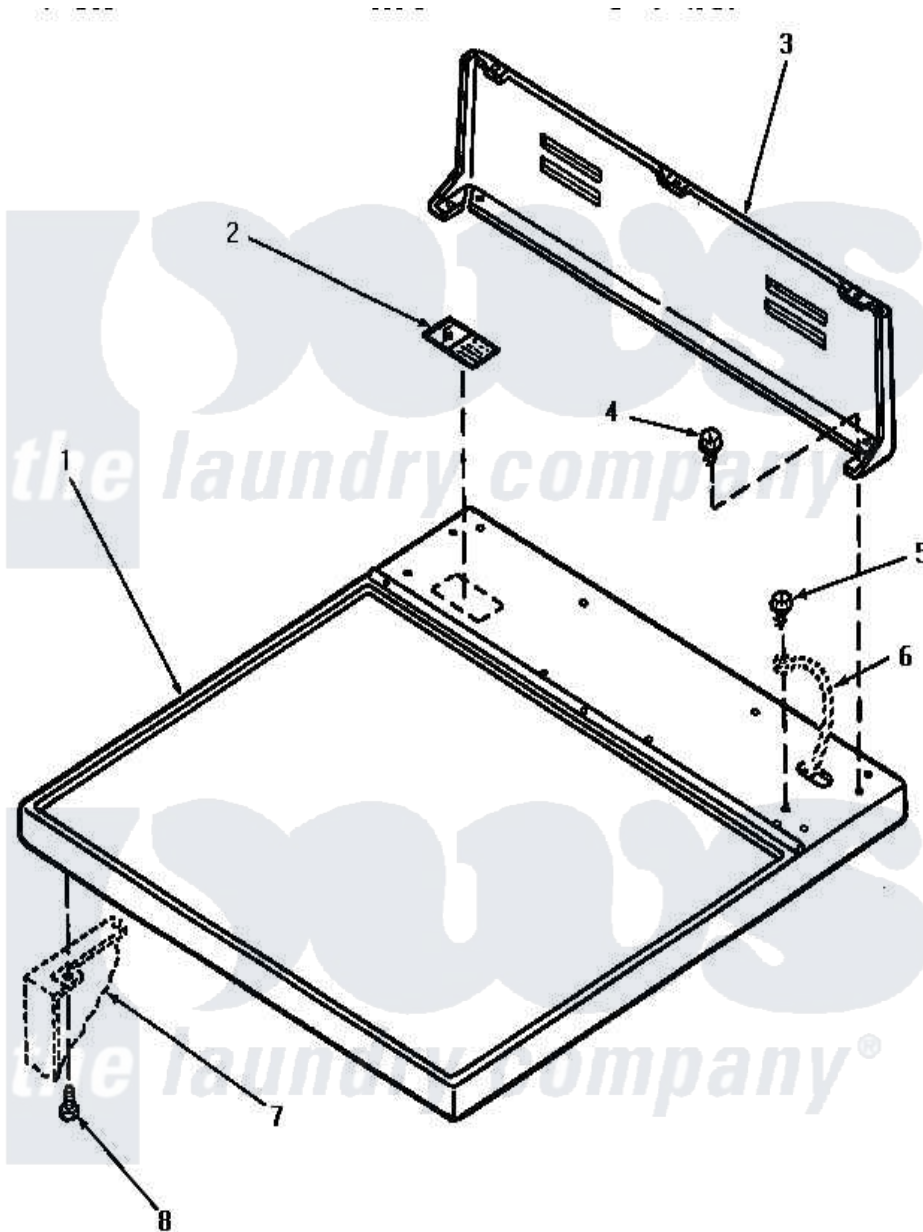

# Amana AEE933 01 - CABINET TOP AND CONTROL HOOD REAR PANEL

Amana [Residential Amana AEE933 Dryer Parts](#) Parts Diagram 01 - CABINET TOP AND CONTROL HOOD REAR PANEL

[Click on the part number to view part](#)

Item	Original Part Number	Replaced By	Status	Part Description
1	60815H		Not Available	ASSY, TOP PANEL-DOMESTI
"	60815L		Not Available	CABINET TOP, ALMOND
"	60815W		Not Available	ASSY, TOP & CARTON
2	24903		Not Available	STICKER, DISCONNECT POW
3	59970		Not Available	CONTROL HOOD, REAR PANEL
4	23962	<a href="#">W10116760</a>		Screw
5	<a href="#">20530</a>			Screw, 10-24 x 3/8 Hex
6	Y00000000		Not Available	SEE NOTE GROUND WIRE, GREEN
7	Y00000000		Not Available	SEE NOTE CABINET -- (SEE PAGE 9, KEY 10)
8	25723	<a href="#">27001200</a>		Screw