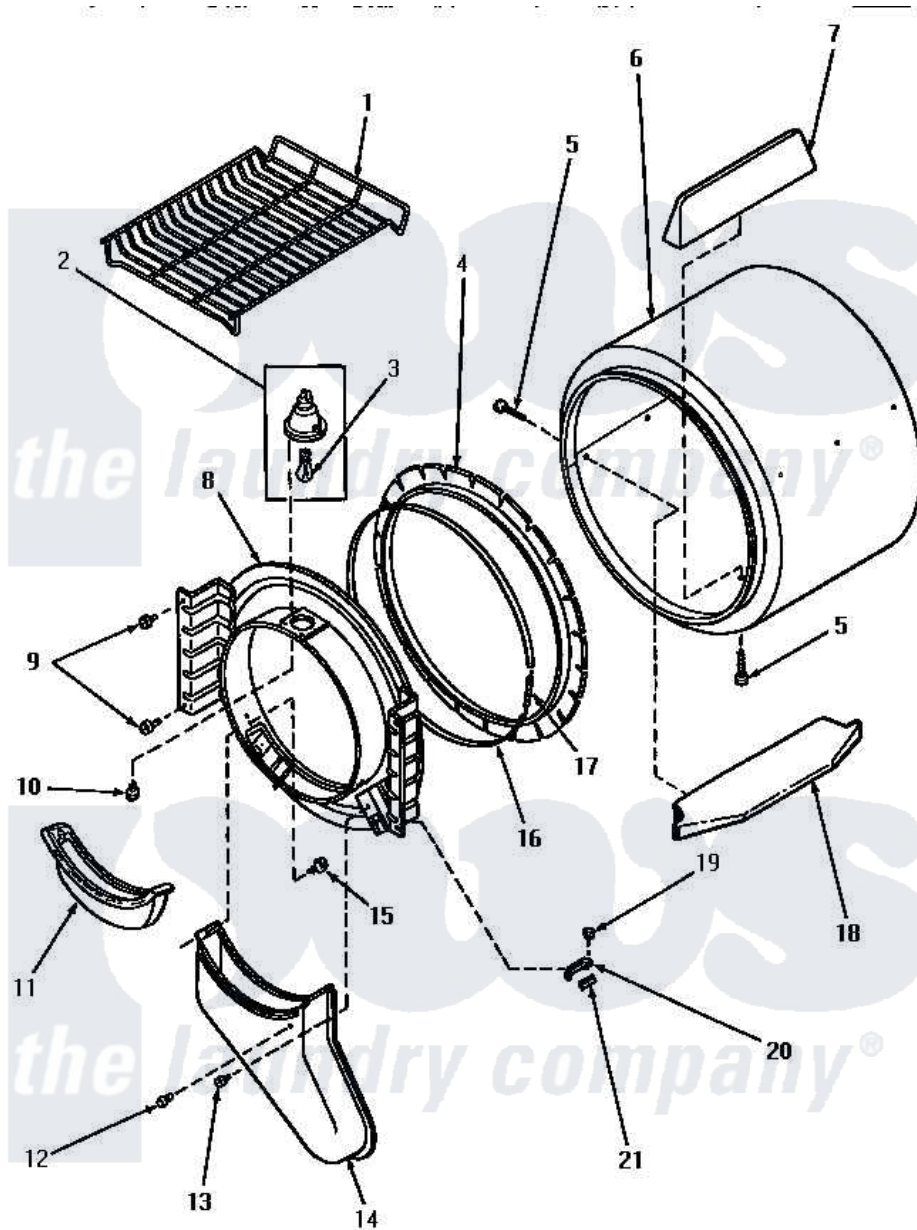

Amana AEE933 03 - FR BLKHD, AIR DUCT, FELT SEAL & CYLINDER

Amana Residential Amana AEE933 Dryer Parts Parts Diagram 03 - FR BLKHD, AIR DUCT, FELT SEAL & CYLINDER
 Click on the part number to view part

Item	Original Part Number	Replaced By	Status	Part Description
1	58846		Not Available	RACK, DRYING
2	60953P		Not Available	CYLINDER LIGHT ASSEMBLY
3	Y60954	67001316		Bulb, Light
4	56088			Assembly, Seal
5	56131		Not Available	SCREW, 10BT X 1 TAPPING
6	61073P		Not Available	ASSY, CYLINDER-WHITE
7	Y61399		Not Available	BAFFLE, CYLINDER-SHORT-
8	62160W		Not Available	ASSY, BULKHEAD & GLIDE FRT
"	62142W		Not Available	ASSY, BULKHEAD-FRONT-SV
9	25723	27001200		Screw
10	31260			Screw, No.8 X 3/8 Ind H
11	61376P			Filter, Lint-White W/Inst.
12	56938		Not Available	BUMPER
13	56392		Not Available	SCREW, 8-18 X 3/8 TAPPI
14	60786			Assembly, Air Duct-Front

15	23628	489464	Screw
16	Y56090	Not Available	SEAL STRAP
17	52310		Spring
18	Y61027	Not Available	BAFFLE,CYLINDER-EXTEND
19	23962	W10116760	Screw
20	61448		Glide, Cylinder-Rulon F
21	58049		Pad, Thin