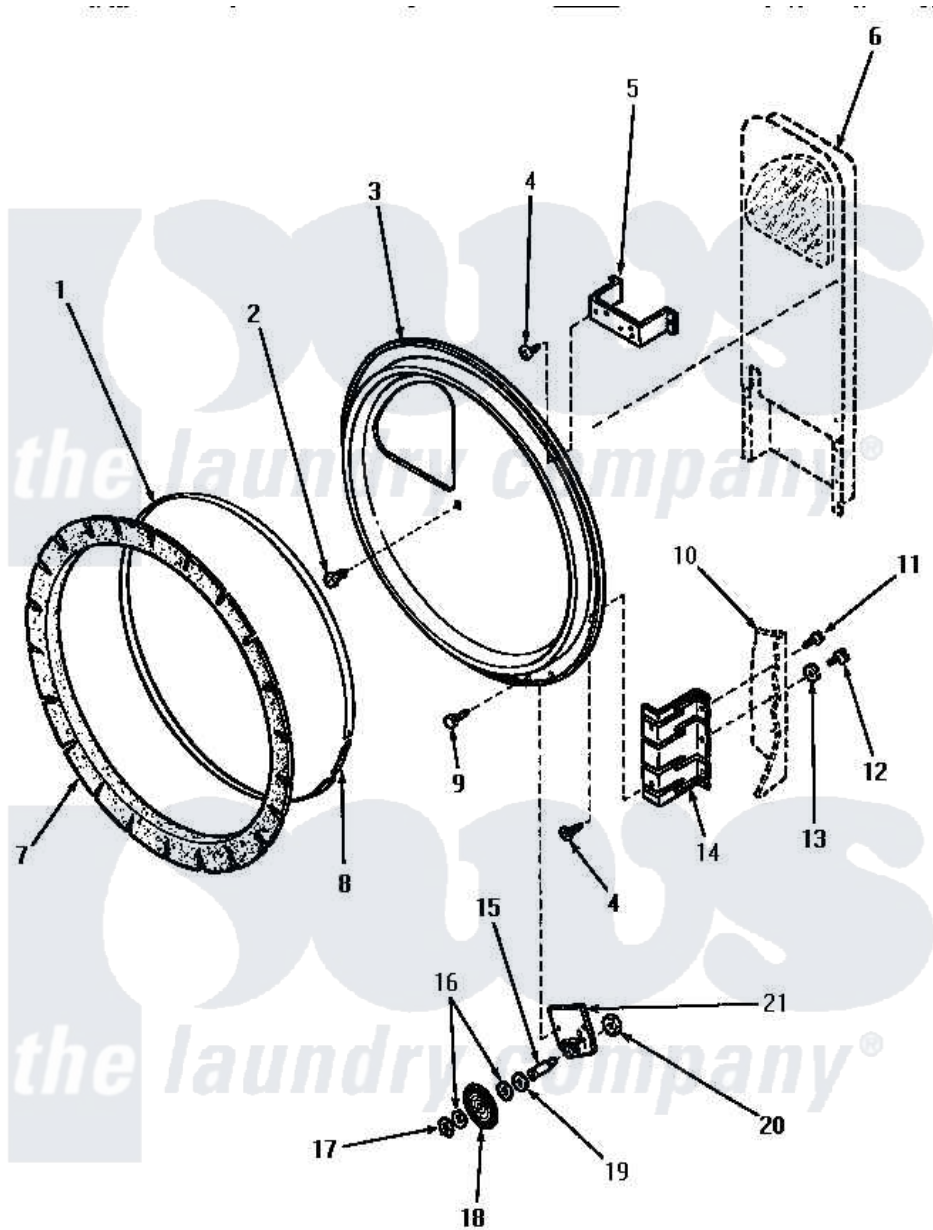

# Amana AEE933 10 - REAR BLKHD, FELT SEAL & CYLINDER ROLLER

Amana Residential Amana AEE933 Dryer Parts Parts Diagram 10 - REAR BLKHD, FELT SEAL & CYLINDER ROLLER  
 Click on the part number to view part

Item	Original Part Number	Replaced By	Status	Part Description
1	Y56090		Not Available	SEAL STRAP
2	23628	<a href="#">489464</a>		Screw
3	Y61127		Not Available	ASSY, REAR BULKHEAD/BRKT
4	56078	<a href="#">M400664</a>		SCrew Tap Trs Cr Rec 1016AB
5	60823	<a href="#">60823P</a>		Bracket, Terminal Block
6	Y00000000		Not Available	SEE NOTE HEAT DUCT -- (SEE PAGE 7)
7	<a href="#">56088</a>			Assembly, Seal
8	<a href="#">52310</a>			Spring
9	51780	<a href="#">3390631</a>		Screw, 10-16 X 3/8
10	Y00000000		Not Available	SEE NOTE CABINET -- (SEE PAGE 9, KEY 10)
11	25723	<a href="#">27001200</a>		Screw
12	<a href="#">52909</a>			Screw, 10B-16 X 1/2 HeX
13	51474		Not Available	WASHER, 13/64IDX1/2ODX.
14	56055		Not Available	BRACKET, BULKHEAD-REAR

15	<a href="#">56461</a>		Shaft
16	<a href="#">52549</a>		Washer, 501 ID X3/4 Odx
17	<a href="#">23748</a>		Ring, Retaining
18	56457	<a href="#">62649P</a>	Roller- CY
19	23886	Not Available	WASHER, .578IDX1.25ODX1
20	56156	<a href="#">358160</a>	Nut
21	56042	Not Available	BRACKET, CYLINDER ROLLER