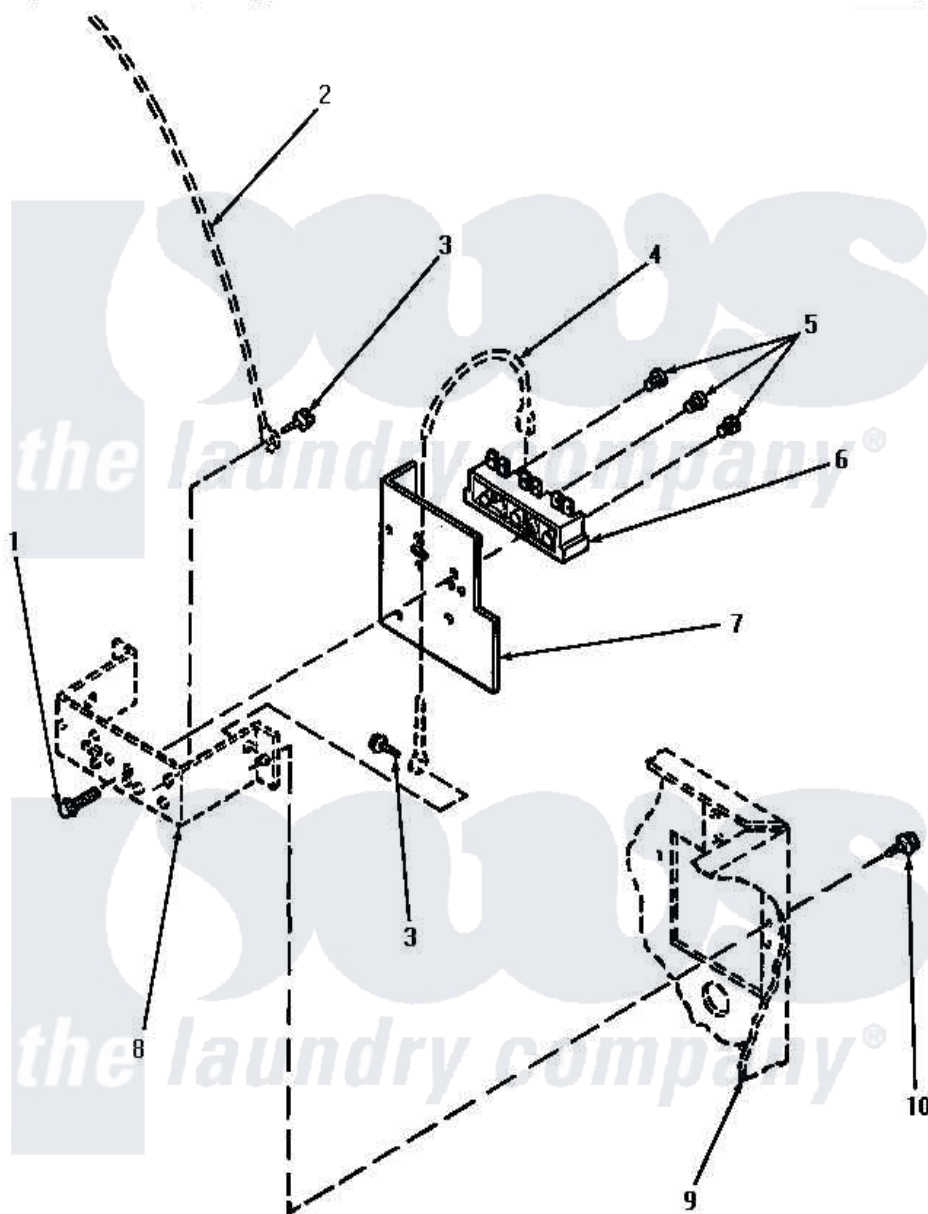

Amana AEE933 11 - TERMINAL BLOCK

Amana [Residential Amana AEE933 Dryer Parts](#) Parts Diagram 11 - TERMINAL BLOCK
 Click on the part number to view part

Item	Original Part Number	Replaced By	Status	Part Description
1	Y61200	501285		Screw, No.12 X 9/16-Pla
2	Y00000000		Not Available	SEE NOTE GROUND WIRE, GREEN
3	20530			Screw, 10-24 x 3/8 Hex
4	Y00000000		Not Available	SEE NOTE GROUND WIRE, GREEN -- (SEE NOTE 1)
5	Y61199	3400094		Screw, 10-32 X 3/8
6	61923P	61923		Block, Terminal
7	56087			Shield, Terminal Block
8	Y00000000		Not Available	SEE NOTE TERMINAL BLOCK BRACKET -- (SEE PAGE 6)
9	Y00000000		Not Available	SEE NOTE CABINET -- (SEE PAGE 9, KEY 10)
10	25723	27001200		Screw