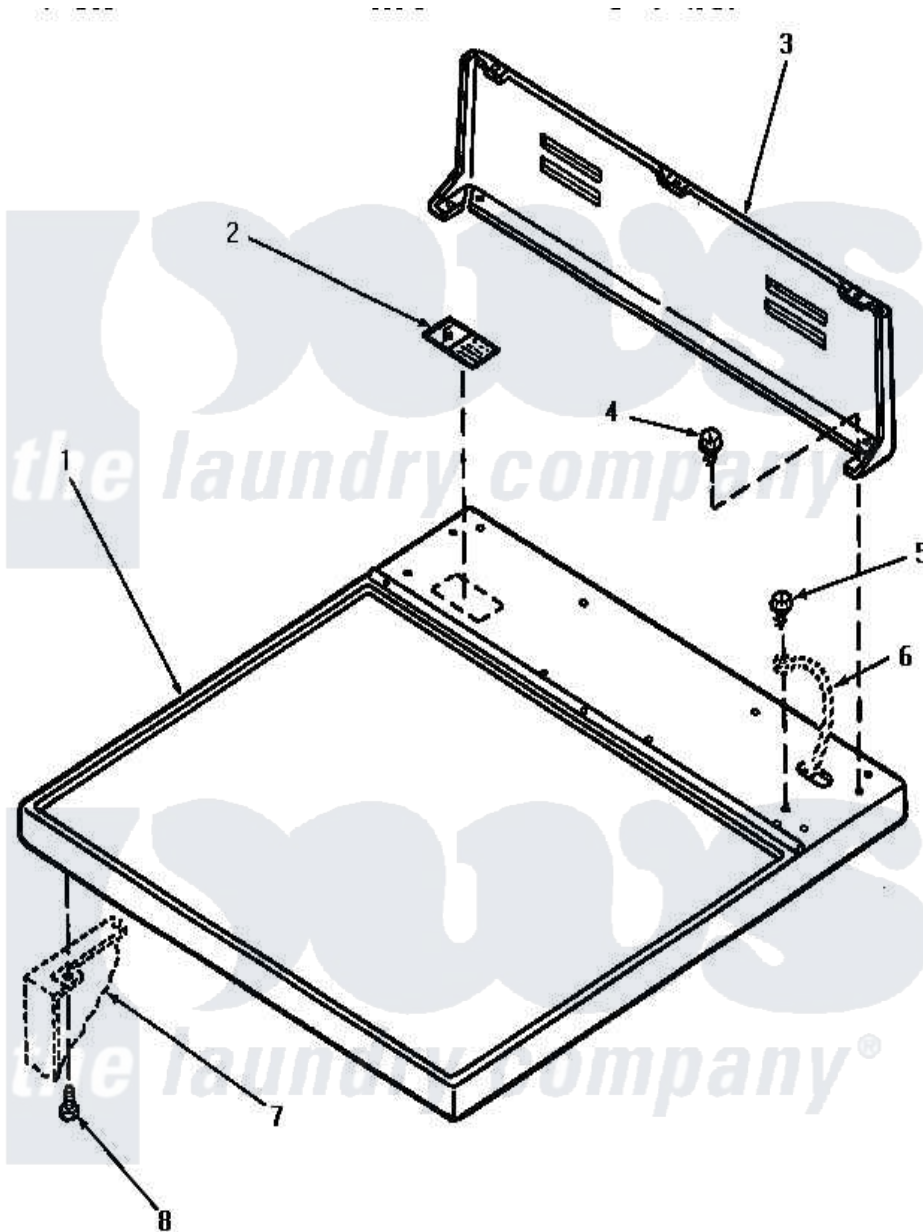

Amana AEE953 01 - CABINET TOP AND CONTROL HOOD REAR PANEL

Amana Residential Amana AEE953 Dryer Parts Diagram 01 - CABINET TOP AND CONTROL HOOD REAR PANEL

[Click on the part number to view part](#)

Item	Original Part Number	Replaced By	Status	Part Description
1	60815H		Not Available	ASSY, TOP PANEL-DOMESTI
"	60815L		Not Available	CABINET TOP, ALMOND
"	60815W		Not Available	ASSY, TOP & CARTON
2	24903		Not Available	STICKER, DISCONNECT POW
3	59970		Not Available	CONTROL HOOD, REAR PANEL
4	23962	W10116760		Screw
5	20530			Screw, 10-24 x 3/8 Hex
6	Y00000000		Not Available	SEE NOTE GROUND WIRE, GREEN
7	Y00000000		Not Available	SEE NOTE CABINET -- (SEE PAGE 9, KEY 10)
8	25723	27001200		Screw