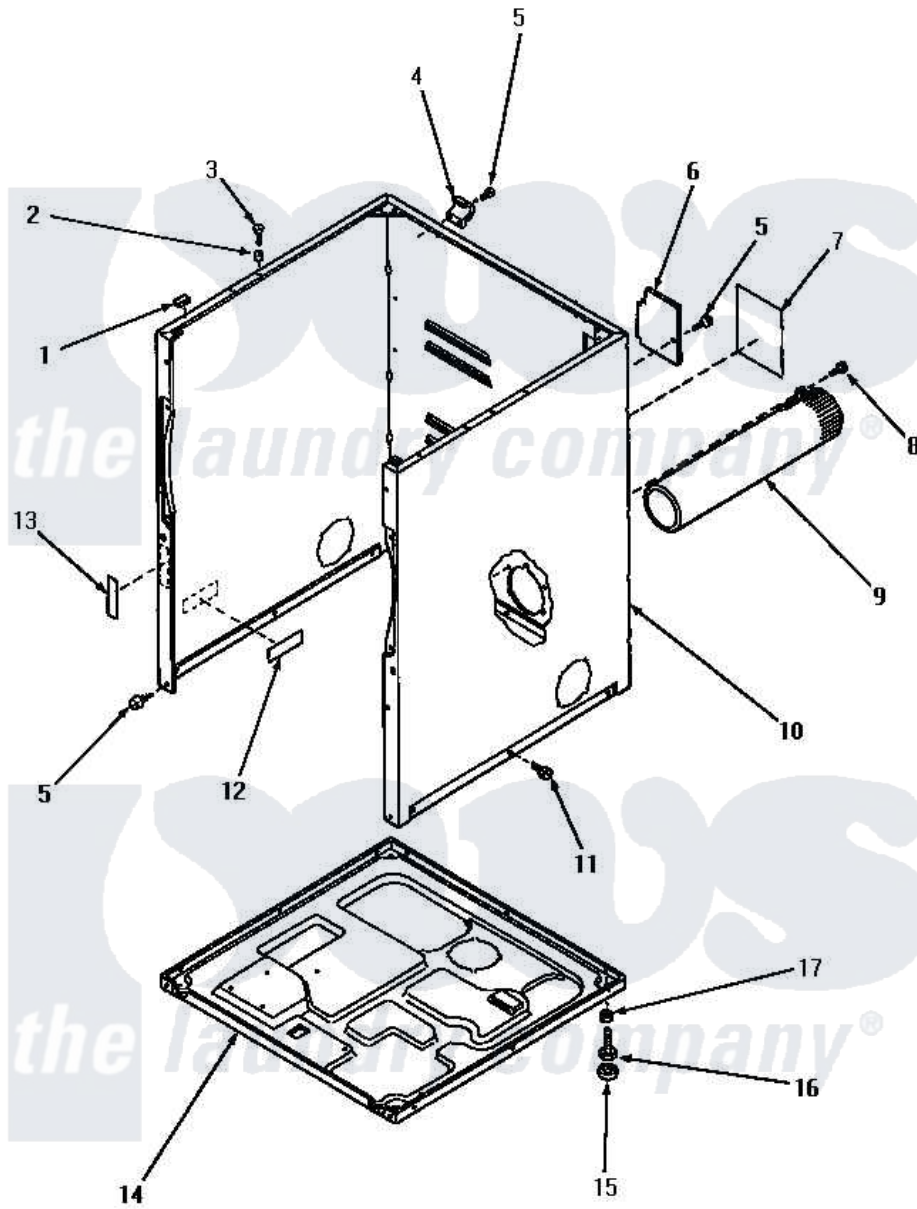

Amana AEE953 02 - CABINET, EXHAUST DUCT AND BASE

Amana Residential Amana AEE953 Dryer Parts Parts Diagram 02 - CABINET, EXHAUST DUCT AND BASE
 Click on the part number to view part

Item	Original Part Number	Replaced By	Status	Part Description
1	Y56128			Pad, Bumper
2	56079	505187		Locator, Panel
3	32671	Y014874		Screw, Idler Arm And Sleeve
4	60826		Not Available	HINGE, TOP
5	25723	27001200		Screw
6	60821			Access Cover
7	58866		Not Available	STICKER,WARNING-GROUND
8	56392		Not Available	SCREW,8-18 X 3/8 TAPPI
9	56118		Not Available	ASSY, EXHAUST DUCT
10	60813HP		Not Available	ASSY, DRYER CABINET
"	60813LP			Xxxassy, Dryer Cabinet
"	60813WP		Not Available	xxxASSY, DRYER CABINET
11	56264	27001200		Screw
12	61294		Not Available	(ELECTRIC MODELS)
13	24903		Not Available	STICKER,DISCONNECT POW

14	60811		Assembly, Base-Complete
15	70282	Y314137	Foot, Rubber
16	Y52696	Y305086	Adjustable Leg And Nut
17	20274	62739	Nut, Lock