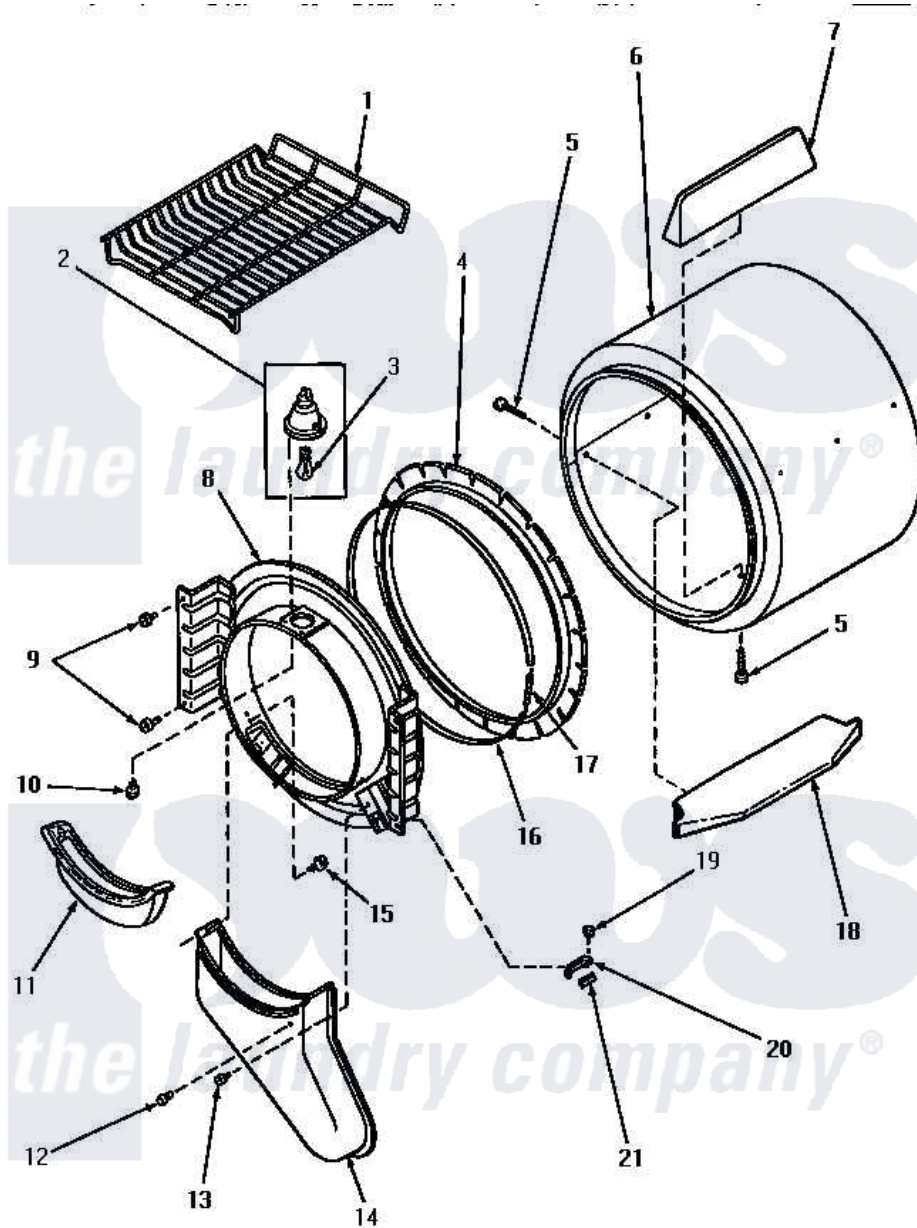

Amana AEE953 03 - FR BLKHD, AIR DUCT, FELT SEAL & CYLINDER

Amana Residential Amana AEE953 Dryer Parts Parts Diagram 03 - FR BLKHD, AIR DUCT, FELT SEAL & CYLINDER
 Click on the part number to view part

Item	Original Part Number	Replaced By	Status	Part Description
1	58846		Not Available	RACK, DRYING
2	60953P		Not Available	CYLINDER LIGHT ASSEMBLY
3	Y60954	67001316		Bulb, Light
4	56088			Assembly, Seal
5	56131		Not Available	SCREW, 10BT X 1 TAPPING
6	61073P		Not Available	ASSY, CYLINDER-WHITE
7	Y61399		Not Available	BAFFLE, CYLINDER-SHORT-
8	62160W		Not Available	ASSY, BULKHEAD & GLIDE FRT
"	62142W		Not Available	ASSY, BULKHEAD-FRONT-SV
9	25723	27001200		Screw
10	31260			Screw, No.8 X 3/8 Ind H
11	61376P			Filter, Lint-White W/Inst.
12	56938		Not Available	BUMPER
13	56392		Not Available	SCREW, 8-18 X 3/8 TAPPI
14	60786			Assembly, Air Duct-Front

15	23628	489464	Screw
16	Y56090	Not Available	SEAL STRAP
17	52310		Spring
18	Y61027	Not Available	BAFFLE,CYLINDER-EXTEND
19	23962	W10116760	Screw
20	61448		Glide, Cylinder-Rulon F
21	58049		Pad, Thin