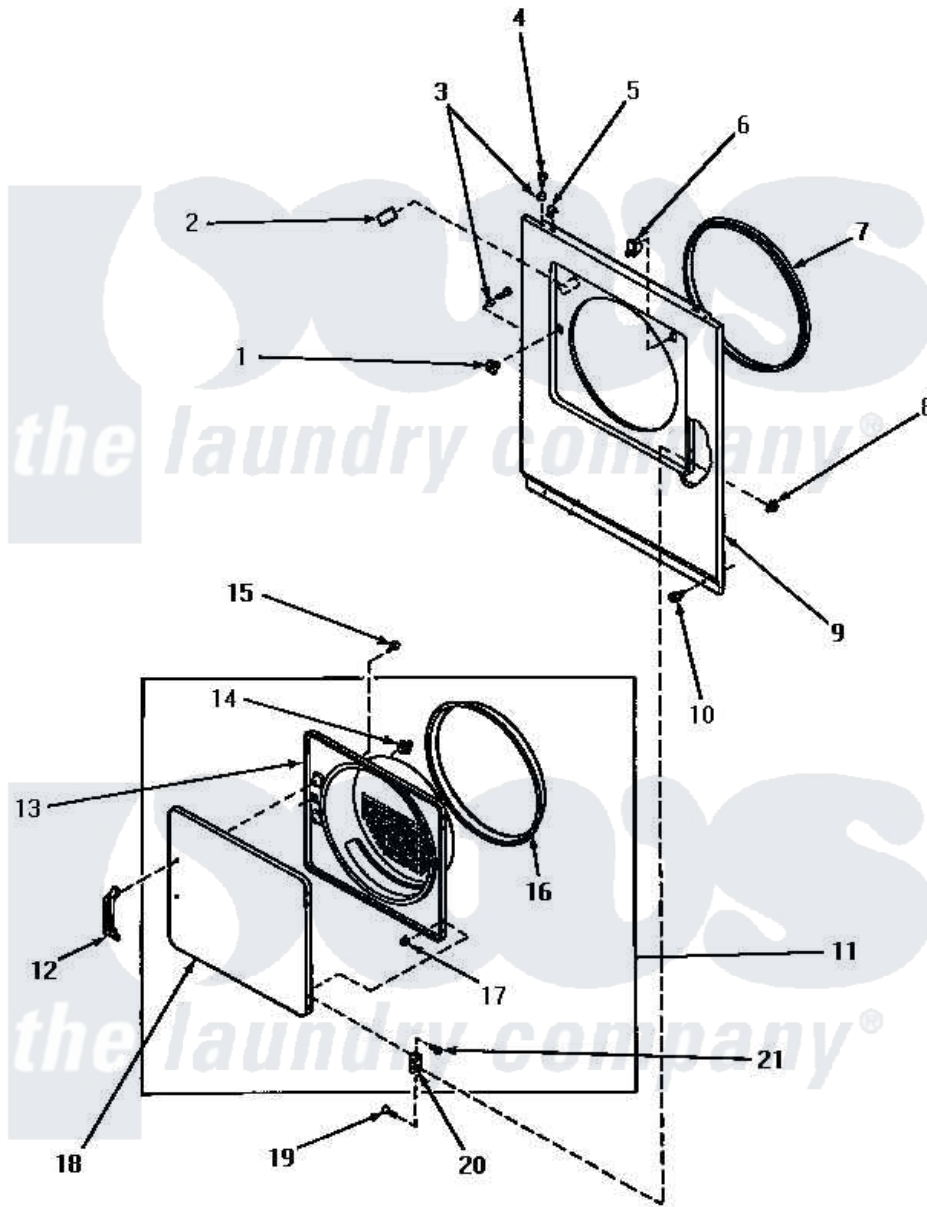

# Amana AEE953 06 - LOADING DOOR, FRONT PANEL AND SEALS

Amana Residential Amana AEE953 Dryer Parts Parts Diagram 06 - LOADING DOOR, FRONT PANEL AND SEALS  
 Click on the part number to view part

Item	Original Part Number	Replaced By	Status	Part Description
1	54660	<a href="#">LA-1003</a>		Door Catch Kit
2	<a href="#">58854</a>			Repl By 500281
3	56079	<a href="#">505187</a>		Locator, Panel
4	32671	<a href="#">Y014874</a>		Screw, Idler Arm And Sleeve
5	28835	<a href="#">22001650</a>		Fastener, Spring
6	56052	<a href="#">W10169313</a>		Switch-Dor
7	<a href="#">Y61380</a>			Seal, Front Panel
8	51236	<a href="#">488130</a>		Nut
9	62420H		Not Available	FRONT PANEL, HARVEST GOLD
"	62420L	<a href="#">62420LP</a>		Assembly
"	62420W		Not Available	FRONT PANEL, WHITE
10	58637	<a href="#">27001200</a>		Screw
11	62151H		Not Available	ASSY,DOOR
"	62151W		Not Available	ASSY,DOOR
"	62151L		Not Available	ASSY,DOOR
12	54068P	<a href="#">61925</a>		Pull Door Commercial Black

13	62152H		Not Available	INNER DOOR PANEL, HARVEST GOLD
"	62152L	<a href="#">62152P</a>		Liner
"	62152W		Not Available	LINER,DOOR
14	54661	<a href="#">LA-1003</a>		Door Catch Kit
15	52150	<a href="#">489464</a>		Screw
16	61379	<a href="#">61379P</a>		Door Seal
17	<a href="#">23407</a>			Nut, Speed-8A Tinn C15
18	62153W		Not Available	PANEL OUTER DOOR
"	62153L		Not Available	DOOR
"	<a href="#">62153H</a>			Door
19	<a href="#">22649</a>			Screw, 8-32 X 13/32 FI
20	56045P	<a href="#">56045</a>		Hinge
21	52864	<a href="#">500226</a>		Screw, 8b-16 x 5/8 Tap