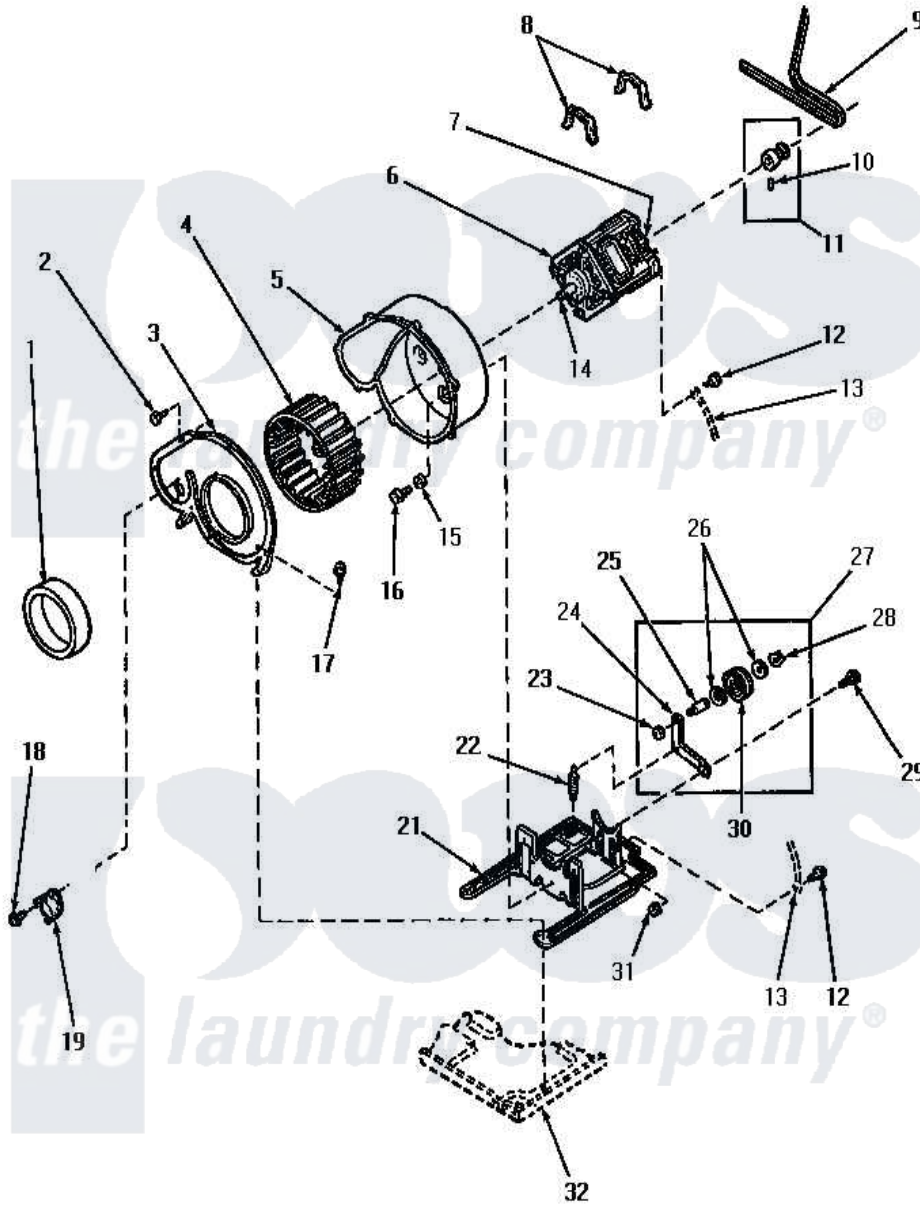

Amana AEE953 07 - MOTOR, EXHAUST FAN AND BELT

Amana Residential Amana AEE953 Dryer Parts Parts Diagram 07 - MOTOR, EXHAUST FAN AND BELT
 Click on the part number to view part

Item	Original Part Number	Replaced By	Status	Part Description
1	56065		Not Available	SEAL
2	23962	W10116760		Screw
3	60938P		Not Available	COVER,BLOWER HOUSING
4	56000	510139P		Assembly Blower Fan Package
5	56020			Housing, Blower
6	Y58044	915P3		Motor-Drve
7	53249		Not Available	SWITCH
"	53226		Not Available	SWITCH,MOTOR
"	59895		Not Available	MOTOR SWITCH, INTERNAL MOUNTED
8	Y58047	660658		Clamp, Motor Mounting 343481 685441
9	59174	40111201		Belt, Cylinder
10	52906		Not Available	SETSCREW
11	59173		Not Available	MOTOR PULLEY ASSEMBLY
12	23222	3177991		Screw

13	Y00000000		Not Available	SEE NOTE GROUND WIRE, GREEN
14	27604P			Never-Seeze 1 Oz Tube
15	20492	M0270504		Washer
16	56264	27001200		Screw
17	51780	3390631		Screw, 10-16 X 3/8
18	52150	489464		Screw
19	59500			Assembly, Thermistor
21	Y60816	503613		Mount, Motor
22	56076			Spring, Idler
23	56156	358160		Nut
24	56057		Not Available	LEVER, IDLER
25	56461			Shaft
26	52549			Washer, 501 ID X3/4 Odx
27	Y56170	56170P		Assembly- Idle
28	23748			Ring, Retaining
29	56587		Not Available	SCREW, 1/4-20 HEX HD SH
30	Y54414			Assembly, Wheel And Bearing
31	52566	27001225		Nut, Jam Mid Lock 1/4-20
32	Y00000000		Not Available	SEE NOTE BASE -- (SEE PAGE 9, KEY 14)