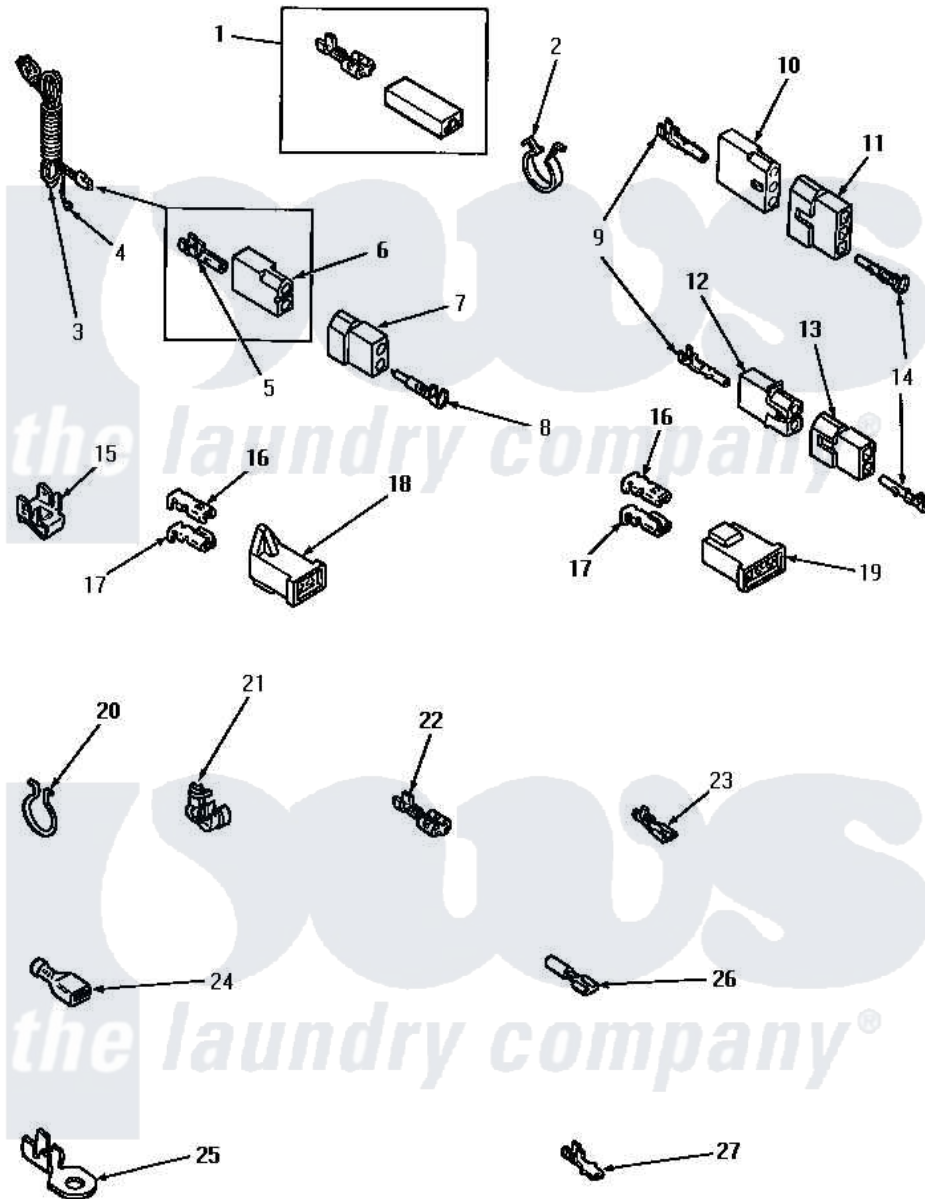

Amana AEE953 09 - POWER CORD AND TERMINALS

Amana Residential Amana AEE953 Dryer Parts Parts Diagram 09 - POWER CORD AND TERMINALS
 Click on the part number to view part

Item	Original Part Number	Replaced By	Status	Part Description
1	Y00237			Terminal-Female 1/4 ((1) 12 GAUGE Wire Or(2) 18 GA
2	61510	504034		Clip, Wire
3	Y56222	27001142		Cord, Power
4	Y00000000		Not Available	SEE NOTE GROUND WIRE, GREEN
5	00130			Terminal, Pin-1/8 Femal
6	56265			Receptacle, 2 Circuit
7	56266			Plug
8	Y00127			Terminal, Pin-1/8 Male
9	Y00117	5011-XX		093 Female Socket
10	23039	697780		Receptacle,
11	23040			Plug-3 Circuit
12	56451			Receptacle, 2 Circuit
13	56448			Terminal Block Plug
14	Y00116			Terminal, Pin-Male
15	Y00161	B5733302		Clip, Ground

16	Y00189		Terminal, Spade
17	Y00190		Connector-Receptacle
18	58799		Connector-2 Circuit
19	58800	Not Available	CONNECTOR-3 CIRCUIT (3 CIRCUIT CONNECTOR)
20	51291		Clip, Wire
21	21903	211881	Grommet, Cord Part Not Used- Gas Models Only
22	Y00121	Not Available	SPADE TERMINAL(12 GAUGE) (1/4 INCH-(2) 18 GAUGE WIRES O
"	Y00222	Not Available	TERMINAL,FEMALE-1/4 SP
"	Y00119	Not Available	SPADE TERMINAL(18 GAUGE) (1/4 INCH-(1) 18 GAUGE WIRE)
23	00156	00156SRE	65br30/FI
"	Y00209		Spade Terminal (18 Gauge) (3/16 Inch-(2) 18 Gauge Wires-
"	Y00124		Spade Terminal (18 Gauge) (3/16 Inch-(1) 18 Gauge Wire-
24	Y00163	285432	Terminal
"	Y00165		Insulated Spade Terminal
25	Y00111		Ring Terminal No.10 No.10 18 Gauge Wires Or
"	00110		No.10 18 Gauge Wire
26	Y00215		Barrel Insulated Spade
"	Y00214	Not Available	BARREL INSULATED SPADE(18 GAUG (1/4 INCH- 18 GAUGE WIRE)
27	Y00138		Male Tab Terminal 18 Gauge Wire)
"	Y00139	Y00138	Male Tab Terminal 18 Gauge Wire)