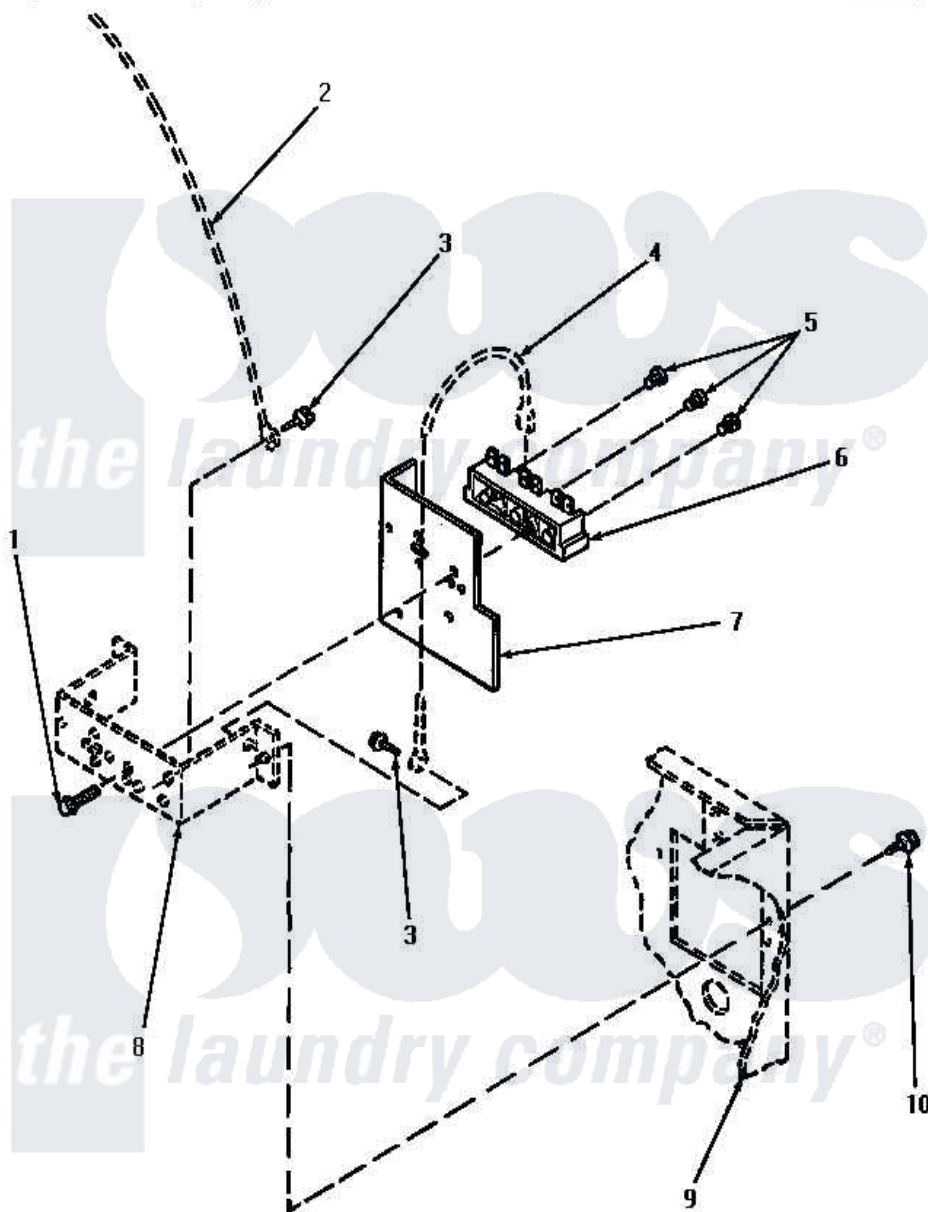

Amana AEE953 11 - TERMINAL BLOCK

Amana [Residential Amana AEE953 Dryer Parts](#) Parts Diagram 11 - TERMINAL BLOCK
 Click on the part number to view part

Item	Original Part Number	Replaced By	Status	Part Description
1	Y61200	501285		Screw, No.12 X 9/16-Pla
2	Y00000000		Not Available	SEE NOTE GROUND WIRE, GREEN
3	20530			Screw, 10-24 x 3/8 Hex
4	Y00000000		Not Available	SEE NOTE GROUND WIRE, GREEN -- (SEE NOTE 1)
5	Y61199	3400094		Screw, 10-32 X 3/8
6	61923P	61923		Block, Terminal
7	56087			Shield, Terminal Block
8	Y00000000		Not Available	SEE NOTE TERMINAL BLOCK BRACKET -- (SEE PAGE 6)
9	Y00000000		Not Available	SEE NOTE CABINET -- (SEE PAGE 9, KEY 10)
10	25723	27001200		Screw