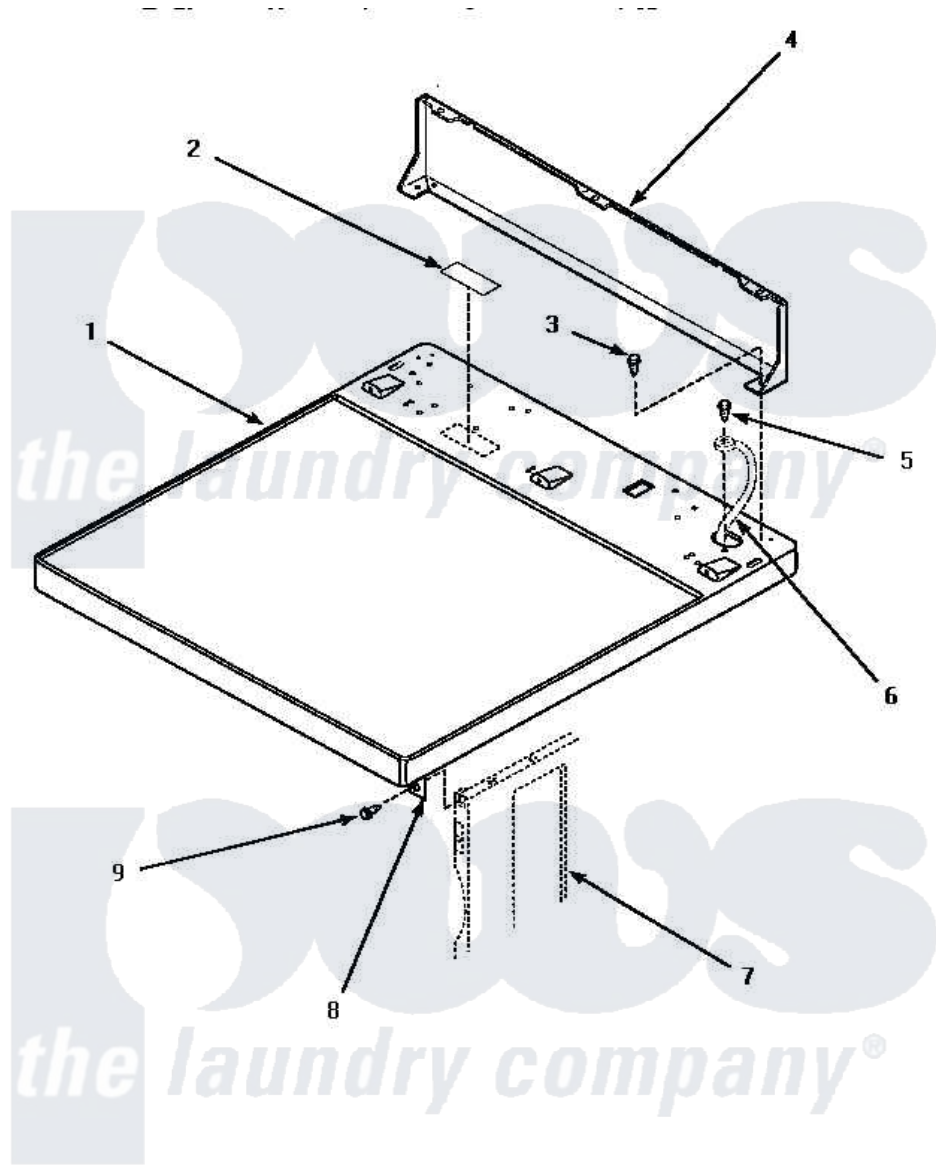

Amana AEM197 02 - CABINET TOP & CONTROL HOOD REAR PANEL

CABINET TOP AND CONTROL HOOD REAR PANEL

Amana [Residential Amana AEM197 Washer Parts](#) Parts Diagram 02 - CABINET TOP & CONTROL HOOD REAR PANEL

[Click on the part number to view part](#)

Item	Original Part Number	Replaced By	Status	Part Description
1	500085WP	37001027		Panel, Top
"	500085HP		Not Available	PANEL, TOP-HOME
"	500085LP	510029LP		Kit Top Panel W/Hwdomestic
2	24903		Not Available	STICKER, DISCONNECT POW
3	501086	90767		Screw, 8A X 3/8 HeX Washer Head Tapping
4	500343		Not Available	PANEL, BACK(HOME HOOD)
5	20530			Screw, 10-24 x 3/8 Hex
6	Y00000000		Not Available	SEE NOTE GROUND WIRE FROM REAR BULKHEAD, GREEN
7	Y00000000		Not Available	SEE NOTE CABINET
8	500084	40130801		Bracket, Top Mount
9	33562	27001200		Screw