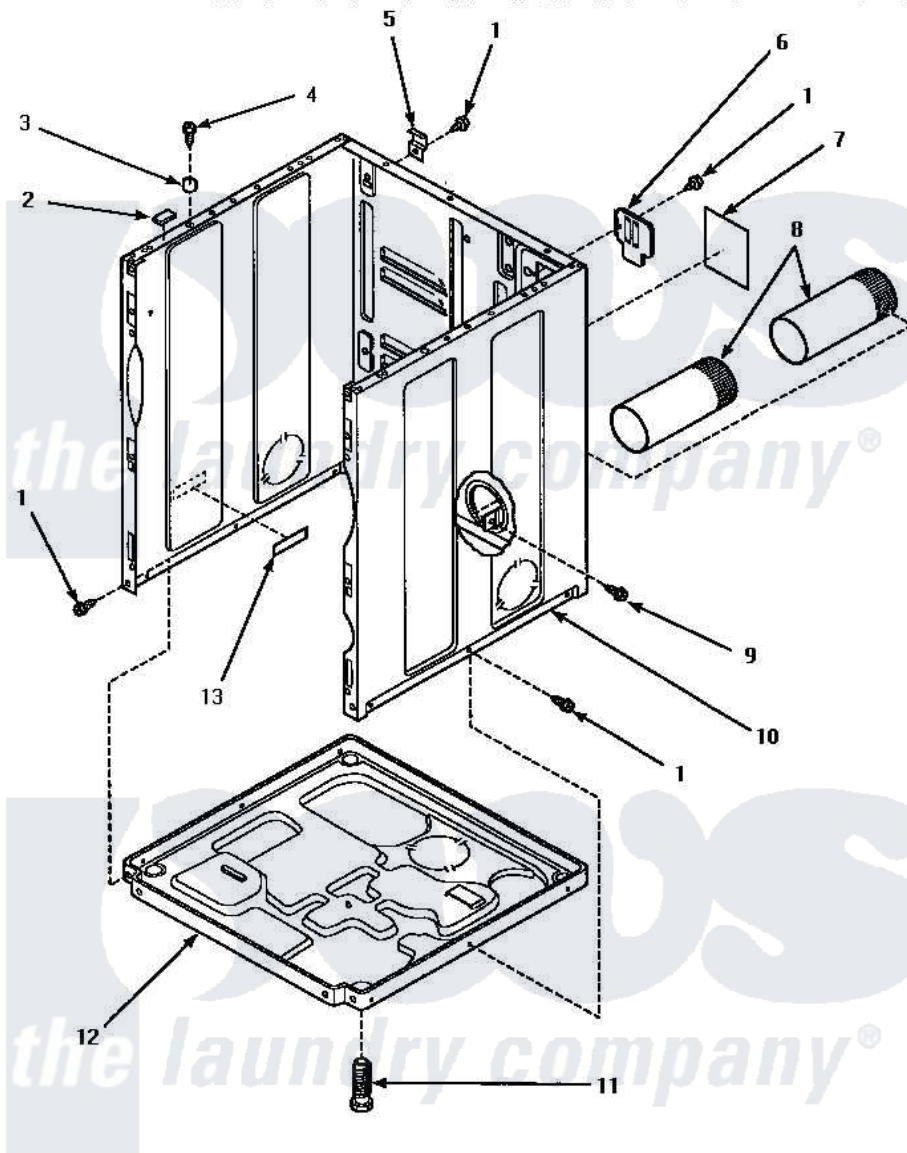

# Amana AEM197 03 - CABINET, EXHAUST DUCT & BASE

## CABINET, EXHAUST DUCT AND BASE

Amana [Residential Amana AEM197 Washer Parts](#) Parts Diagram 03 - CABINET, EXHAUST DUCT & BASE  
 Click on the part number to view part

Item	Original Part Number	Replaced By	Status	Part Description
1	33562	<a href="#">27001200</a>		Screw
2	<a href="#">Y56128</a>			Pad, Bumper
3	56079	<a href="#">505187</a>		Locator, Panel
4	32671	<a href="#">Y014874</a>		Screw, Idler Arm And Sleeve
5	<a href="#">500003</a>			Hinge, Top
6	500114	<a href="#">510903</a>		Plate Access Panel
7	501289		Not Available	(ELECTRIC MODELS)
8	500064	<a href="#">505518</a>		Duct, Exhaust
9	501668	<a href="#">503688</a>		Screw, 10B-16 X .34 I
10	500001LP	<a href="#">727P3L</a>		Kit Dryer Panels
"	500001HP		Not Available	ASSY, CABINET
"	500001WP	<a href="#">37001284</a>		Cabinet As Pack
11	<a href="#">Y500101</a>			Leg, Leveling
12	<a href="#">500070</a>			Base, Dryer
13	61294		Not Available	(ELECTRIC MODELS)
NI	<a href="#">528P3</a>			Directional Exhaust Kit