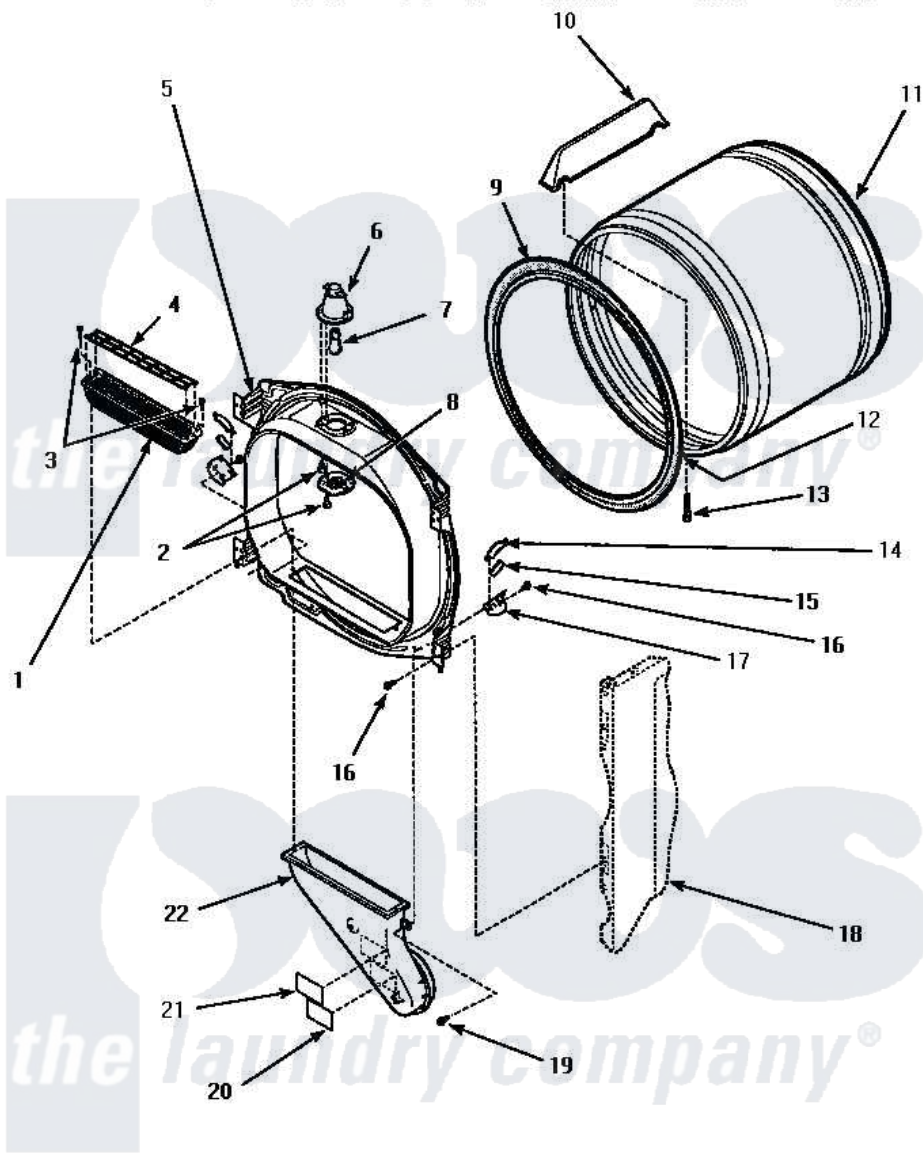

Amana AEM197 04 - FR BLKHD, AIR DUCT, FELT SEAL & CYLINDER

FRONT BULKHEAD, AIR DUCT, FELT SEAL AND CYLINDER

Amana [Residential Amana AEM197 Washer Parts](#) Parts Diagram 04 - FR BLKHD, AIR DUCT, FELT SEAL & CYLINDER

[Click on the part number to view part](#)

Item	Original Part Number	Replaced By	Status	Part Description
1	502140P			Filter, Lint Kit
"	502093	502140P		Filter, Lint Kit
2	500248	M0211530		Screw-SM No.8-18 X 3/8"
3	500226			Screw, 8b-16 x 5/8 Tap
4	502092			Cover, Lint Filter
5	500091		Not Available	FRONT BULKHEAD UNPAINTED
9	501801	37001132		Seal, Cylinder
10	500022	510102		Baffle- SH
11	500095P		Not Available	ASSY,CYLINDER
12	22506P	511637P		Adh Dow 737 Clr 3 Oz Tube
13	Y62588			Screw, 10BT-12 X 1 Tap
14	Y501676	37001298		Glide- Dry
15	500121	510189		Pad Felt
16	501668	503688		Screw, 10B-16 X .34 I
17	501554	12002090		Bracket