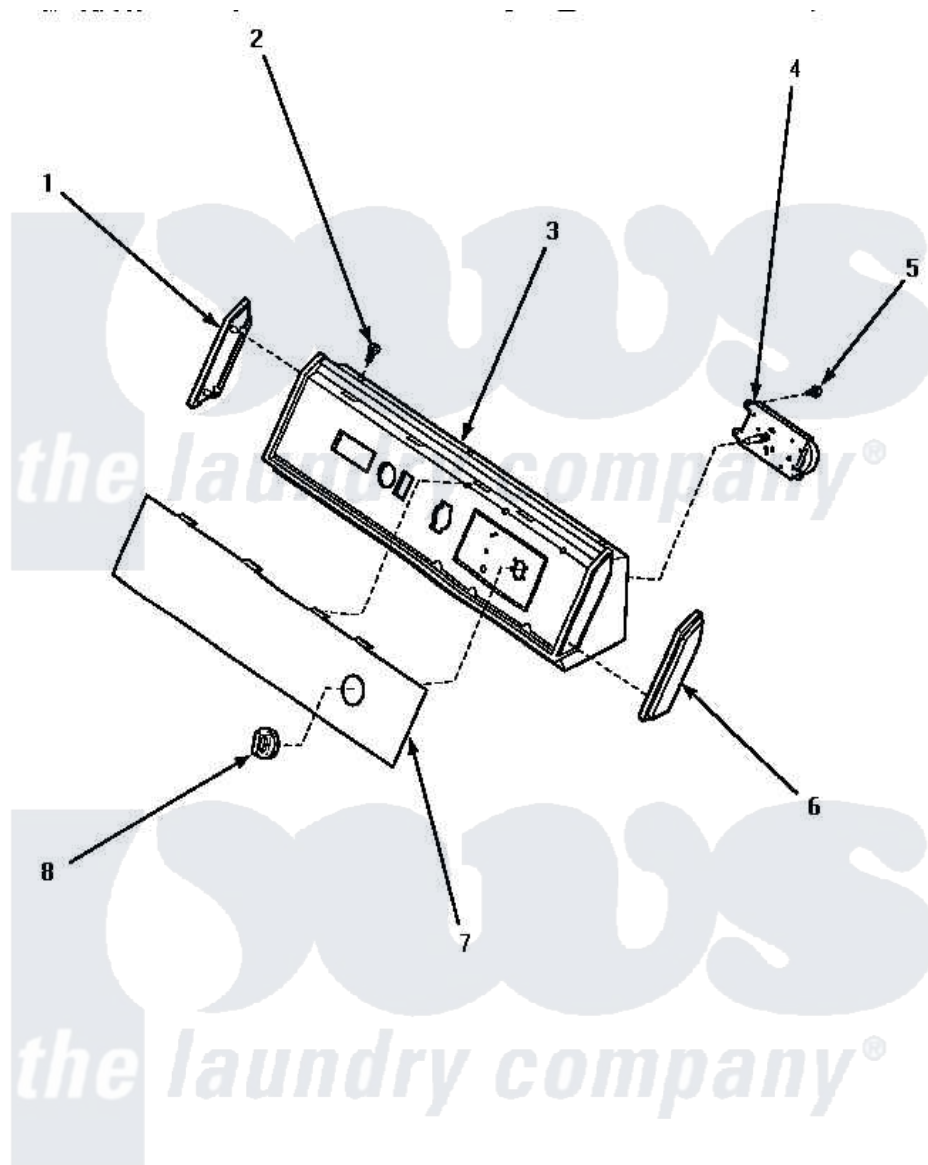

Amana AEM197 05 - GRAPHIC PANEL, CONTROL HOOD & CONTROLS

GRAPHIC PANEL, CONTROL HOOD AND CONTROLS

Amana [Residential Amana AEM197 Washer Parts](#) Parts Diagram 05 - GRAPHIC PANEL, CONTROL HOOD & CONTROLS

[Click on the part number to view part](#)

Item	Original Part Number	Replaced By	Status	Part Description
"	NOTE:		Not Available	IF DRYER IS INSTALLED IN A MANUFACTURED (MOBILE) HOME, OR IF LOCAL CODES DO NOT PERMIT GROUNDING THROUGH THE NEUTRAL, THIS WIRE WILL NOT BE CONNECTED TO THE DR
1	34460		Not Available	CAP,END-LH-BLACK
2	31752		Not Available	SCREW,No.8ABX3/4 POZIDRI
3	59937		Not Available	ASSY, HOOD MTG
4	59420	59420P		Timer 1 Cycle Package
5	501086	90767		Screw, 8A X 3/8 HeX Washer Head Tapping
6	34459		Not Available	CAP,END-RH-BLACK
7	501293		Not Available	PANEL,GRAPHICS
8	62176		Not Available	ASSY,TIMER KNOB & SKIR