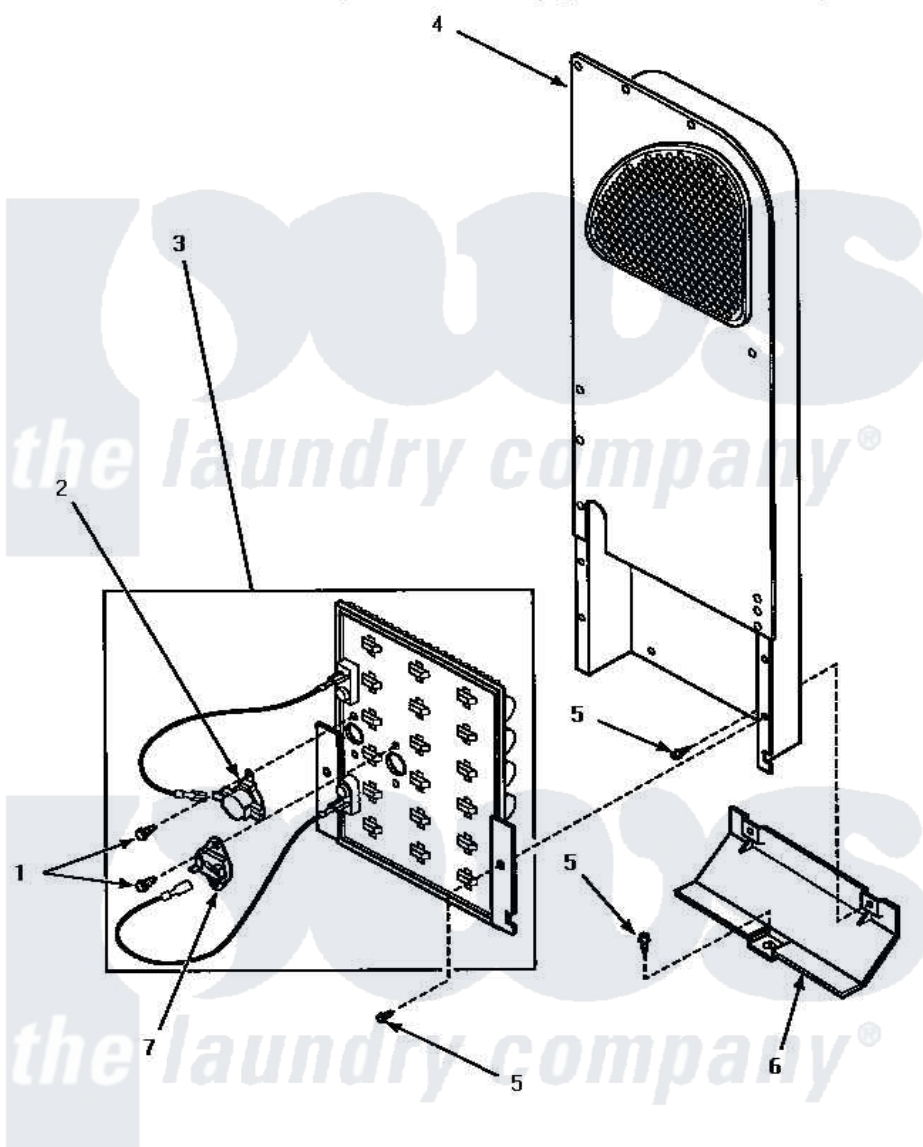

Amana AEM197 06 - HEATER BOX ASSY (ORIGINAL)

HEATER BOX ASSEMBLY ORIGINALLY ON DRYER (Electric Model Dryers)

Amana [Residential Amana AEM197 Washer Parts](#) Parts Diagram 06 - HEATER BOX ASSY (ORIGINAL)

[Click on the part number to view part](#)

Item	Original Part Number	Replaced By	Status	Part Description
1	23222	3177991		Screw
2	Y62641	W10116735		Thermistor-Fix
3	61928			Heater Assembly 208V
"	61927			Heater Assembly
4	Y00000000		Not Available	SEE NOTE HEATER BOX ASSEMBLY
5	501668	503688		Screw, 10B-16 X .34 I
6	60952		Not Available	SHIELD,HEAT DUCT
7	62600	40113801		Fuse, Thermal