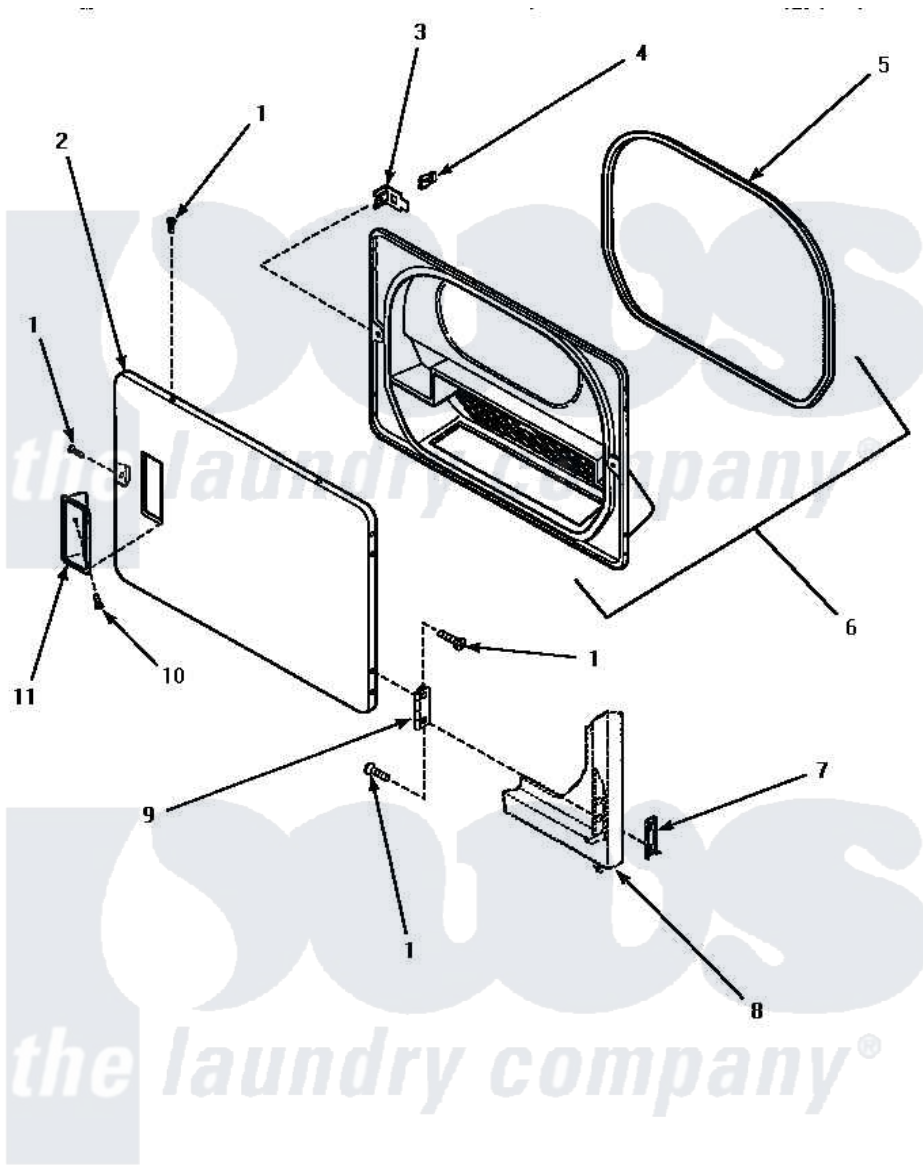

# Amana AEM197 08 - LOADING DOOR

## LOADING DOOR

Amana [Residential Amana AEM197 Washer Parts](#) Parts Diagram 08 - LOADING DOOR

[Click on the part number to view part](#)

Item	Original Part Number	Replaced By	Status	Part Description
1	<a href="#">500226</a>			Screw, 8b-16 x 5/8 Tap
2	<a href="#">500040L</a>			Assembly, Door-Home
"	500040H		Not Available	ASSY, DOOR-HOME
"	<a href="#">500040W</a>			Assembly, Door-Home
3	500223	<a href="#">40116201</a>		Bracket, Door Strike
4	500039	<a href="#">510181</a>		Strike Doormetal
5	500200		Not Available	SEAL,DOOR
6	500199		Not Available	ASSY,LINER & SEAL
7	<a href="#">500236</a>			Clip, Door Hinge Mount
8	Y00000000		Not Available	SEE NOTE FRONT PANEL
9	500041	<a href="#">Y503676</a>		Hinge, Door And Top
10	500297	<a href="#">8281236</a>		Screw
11	500042L		Not Available	PULL,DOOR
"	500042H		Not Available	PULL,DOOR
"	500042W		Not Available	PULL,DOOR
NI	500035L		Not Available	ASSY,DOOR-HOME