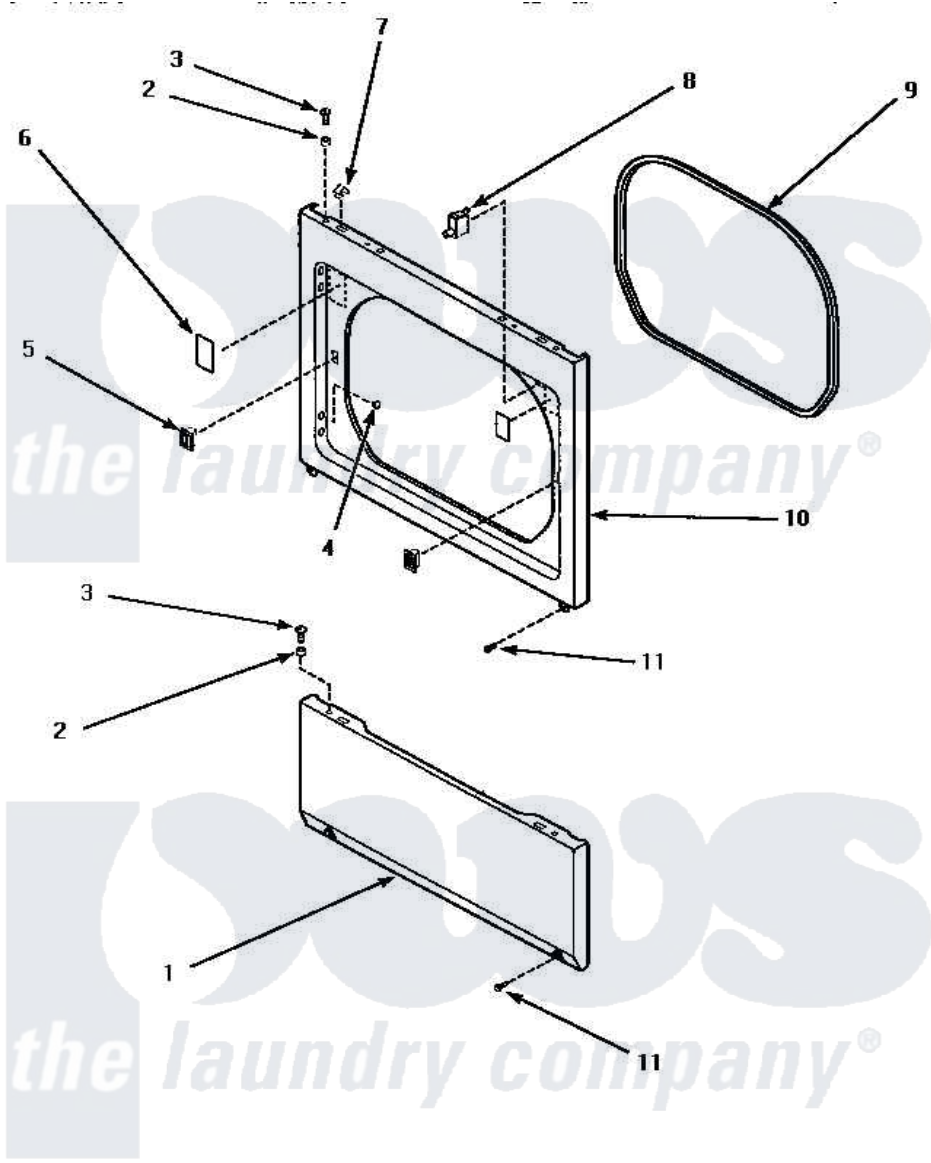

# Amana AEM197 09 - LOWER ACCESS PANEL, FRONT PANEL & SEAL

## LOWER ACCESS PANEL, FRONT PANEL AND SEAL

Amana [Residential Amana AEM197 Washer Parts](#) Parts Diagram 09 - LOWER ACCESS PANEL, FRONT PANEL & SEAL

[Click on the part number to view part](#)

Item	Original Part Number	Replaced By	Status	Part Description
1	500044W	<a href="#">40045301WP</a>		Panel, Access
"	500044H		Not Available	PANEL,ACCESS
"	500044L		Not Available	PANEL, ACCESS (ALMOND)
2	56079	<a href="#">505187</a>		Locator, Panel
3	32671	<a href="#">Y014874</a>		Screw, Idler Arm And Sleeve
4	500227	<a href="#">505295</a>		Screw, No.8ab-16 x 3/4 PH
5	54660	<a href="#">LA-1003</a>		Door Catch Kit
6	500281		Not Available	STICKER
7	28835	<a href="#">22001650</a>		Fastener, Spring
8	Y62872	<a href="#">W10169313</a>		Switch-Dor
9	<a href="#">500034</a>			Seal, Front Panel
10	500033W		Not Available	PANEL, FRONT
"	500033H		Not Available	PANEL,FRONT
"	<a href="#">500033L</a>			Panel, Front
11	33562	<a href="#">27001200</a>		Screw