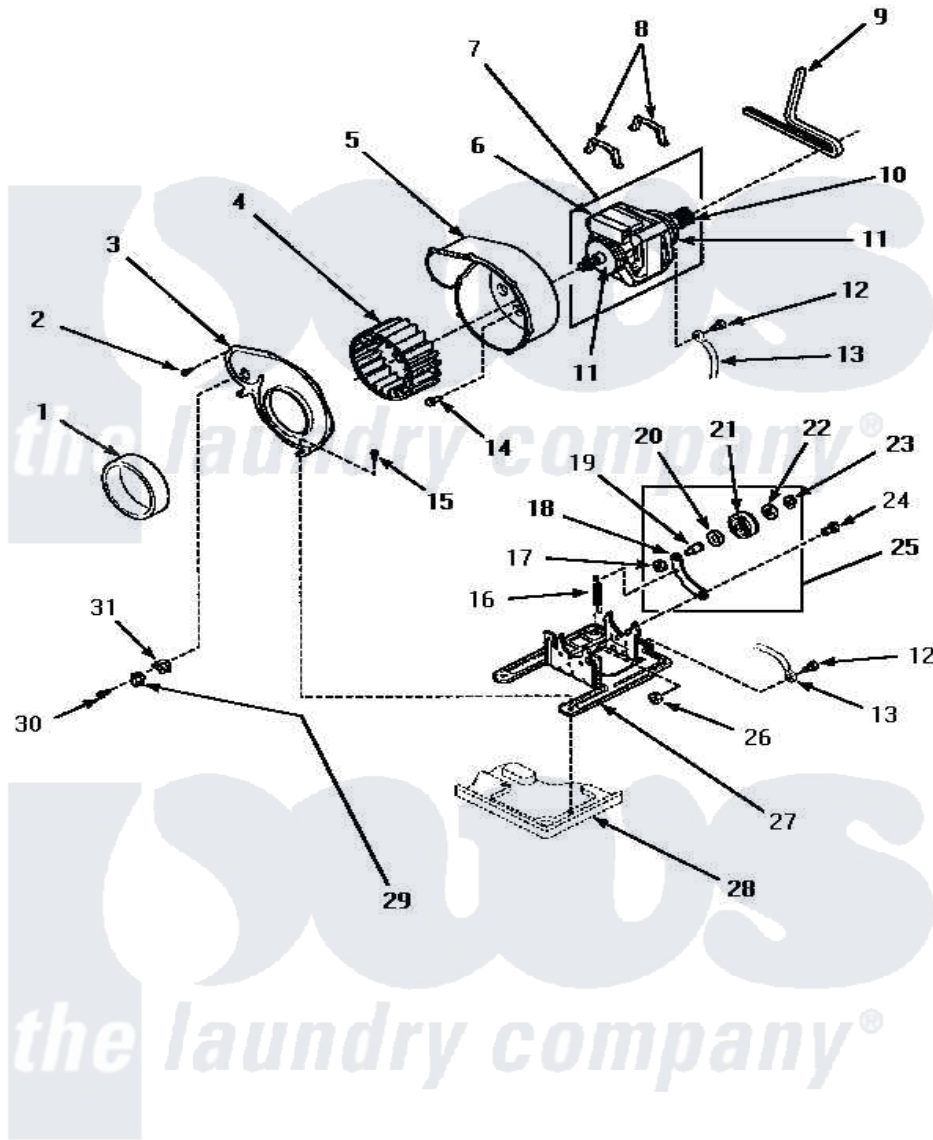

Amana AEM197 10 - MOTOR, EXHAUST FAN & BELT

MOTOR, EXHAUST FAN AND BELT

Amana [Residential Amana AEM197 Washer Parts](#) Parts Diagram 10 - MOTOR, EXHAUST FAN & BELT
 Click on the part number to view part

Item	Original Part Number	Replaced By	Status	Part Description
1	500313			Seal, Blower Housing
2	31260			Screw, No.8 X 3/8 Ind H
3	500078	511969P		Kit Blower Housing And Cover
4	56000	510139P		Assembly Blower Fan Package
5	56020			Housing, Blower
6	501218		Not Available	MOTOR SWITCH (DOES NOT INCLUDE THERMAL PROT
7	501211	2200376		Motor
8	Y58047	660658		Clamp, Motor Mounting 343481 685441
9	59174	40111201		Belt, Cylinder
10	500011			Pulley, Motor
11	58044A		Not Available	MOUNT,MOTOR-LOCKING
12	20530			Screw, 10-24 x 3/8 Hex
13	Y00000000		Not Available	SEE NOTE GROUND WIRE FROM MOTOR TO MOUNTING BRACKET, GREEN

14	Y31645	27001200	Screw
15	33562	27001200	Screw
16	56076		Spring, Idler
17	56156	358160	Nut
18	500910	37001144	Assembly- Idler
19	56461		Shaft
20	52549		Washer, 501 ID X3/4 Odx
21	Y54414		Assembly, Wheel And Bearing
22	52549		Washer, 501 ID X3/4 Odx
23	23748		Ring, Retaining
24	500824		Screw, 1/4-20 Unc Hex
25	500269	37001287	Assembly, Idler Lever/Shaft/Pulley
26	52566	27001225	Nut, Jam Mid Lock 1/4-20
27	500822	503613	Mount, Motor
28	Y00000000		Not Available SEE NOTE BASE
29	56410		Thermostat
30	23222	3177991	Screw