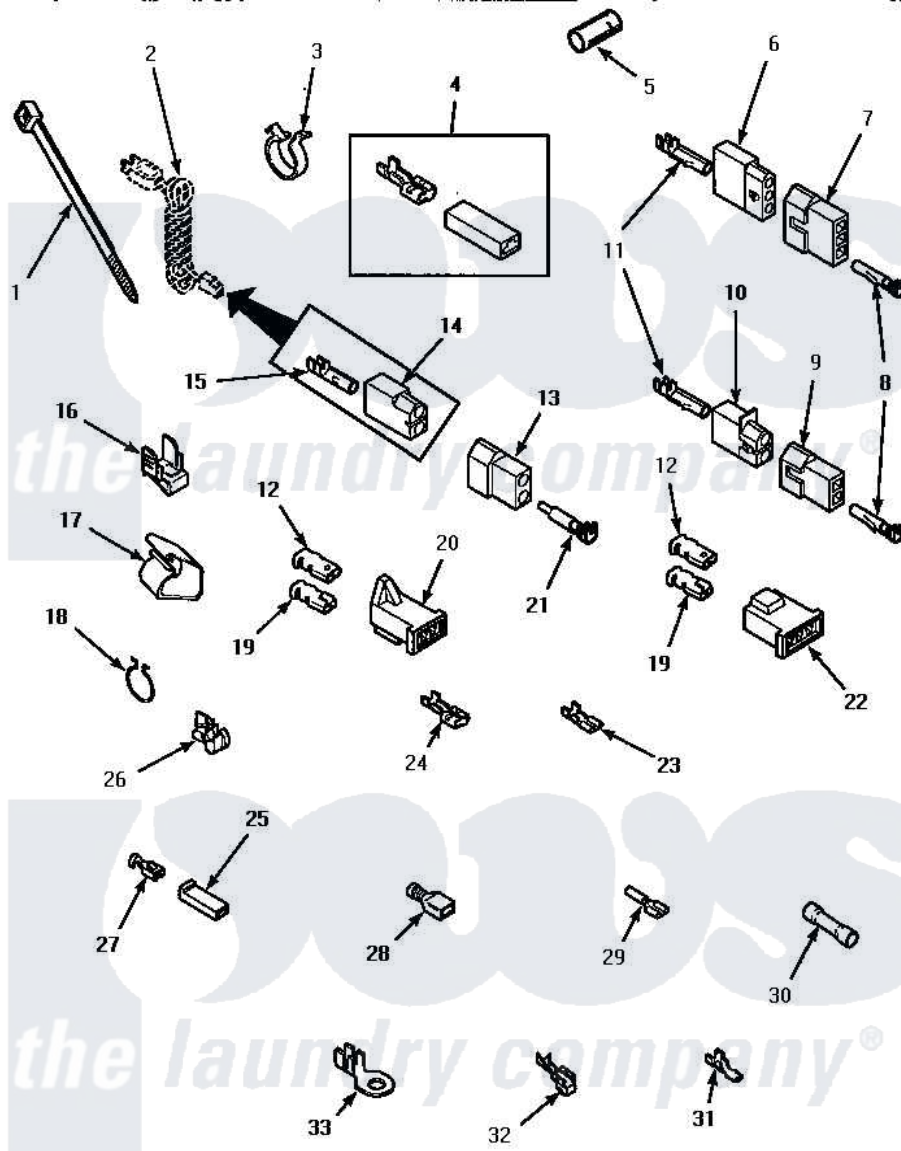

Amana AEM197 12 - TERMINALS

TERMINALS

Amana [Residential Amana AEM197 Washer Parts](#) Parts Diagram 12 - TERMINALS

[Click on the part number to view part](#)

Item	Original Part Number	Replaced By	Status	Part Description
1	55881	M0321209		Tie-Electrical
2	Y00000000		Not Available	SEE NOTE POWER CORD -- (FOR GAS MODELS)
3	61510	504034		Clip, Wire
4	Y00237			Terminal-Female 1/4 ((1) 12 GAUGE Wire Or(2) 18 GA
5	Y21365	503670		Sleeve Insulator
6	23039	697780		Receptacle,
7	23040			Plug-3 Circuit
8	Y00116			Terminal, Pin-Male
9	56448			Terminal Block Plug
10	56451			Receptacle, 2 Circuit
11	Y00117	5011-XX		093 Female Socket
12	Y00189			Terminal, Spade
13	56266			Plug
14	56265			Receptacle, 2 Circuit
15	00130			Terminal, Pin-1/8 Femal

16	Y00161	B5733302		Clip, Ground
17	35521		Not Available	CLIP,HARNESS HOLDER
18	51291			Clip, Wire
19	Y00190			Connector-Receptacle
20	58799			Connector-2 Circuit
21	Y00127			Terminal, Pin-1/8 Male
22	58800		Not Available	CONNECTOR-3 CIRCUIT (3 CIRCUIT CONNECTOR)
23	Y00209			Spade Terminal (18 Gauge) (3/16 Inch-(2) 18 Gauge Wires-
"	Y00124			Spade Terminal (18 Gauge) (3/16 Inch-(1) 18 Gauge Wire-
"	00156	00156SRE		65br30/FI
24	Y00121		Not Available	SPADE TERMINAL(12 GAUGE) (1/4 INCH-(2) 18 GAUGE WIRES O
"	Y00245	M0320576		Terminal
"	Y00119		Not Available	SPADE TERMINAL(18 GAUGE) (1/4 INCH-(1) 18 GAUGE WIRE)
25	90789			Connector
26	21903	211881		Grommet, Cord Part Not Used- Gas Models Only
27	Y00115			Lock In Spade Terminal (18 Gaug (1/4 Inch-(1) 18 Gauge Wire)
"	00122		Not Available	(1/4 INCH-(2) 18 GAUGE WIRES O
28	Y00163	285432		Terminal
"	Y00165			Insulated Spade Terminal
29	Y00215			Barrel Insulated Spade
"	Y00214		Not Available	BARREL INSULATED SPADE(18 GAUG (1/4 INCH-18 GAUGE WIRE)
30	30865			Butt Splice Connector
31	Y00139	Y00138		Male Tab Terminal 18 Gauge Wire)
"	Y00138			Male Tab Terminal 18 Gauge Wire)
32	Y00114			Spade Terminal
33	00110			No.10 18 Gauge Wire
"	Y00111			Ring Terminal No.10 No.10 18 Gauge Wires Or