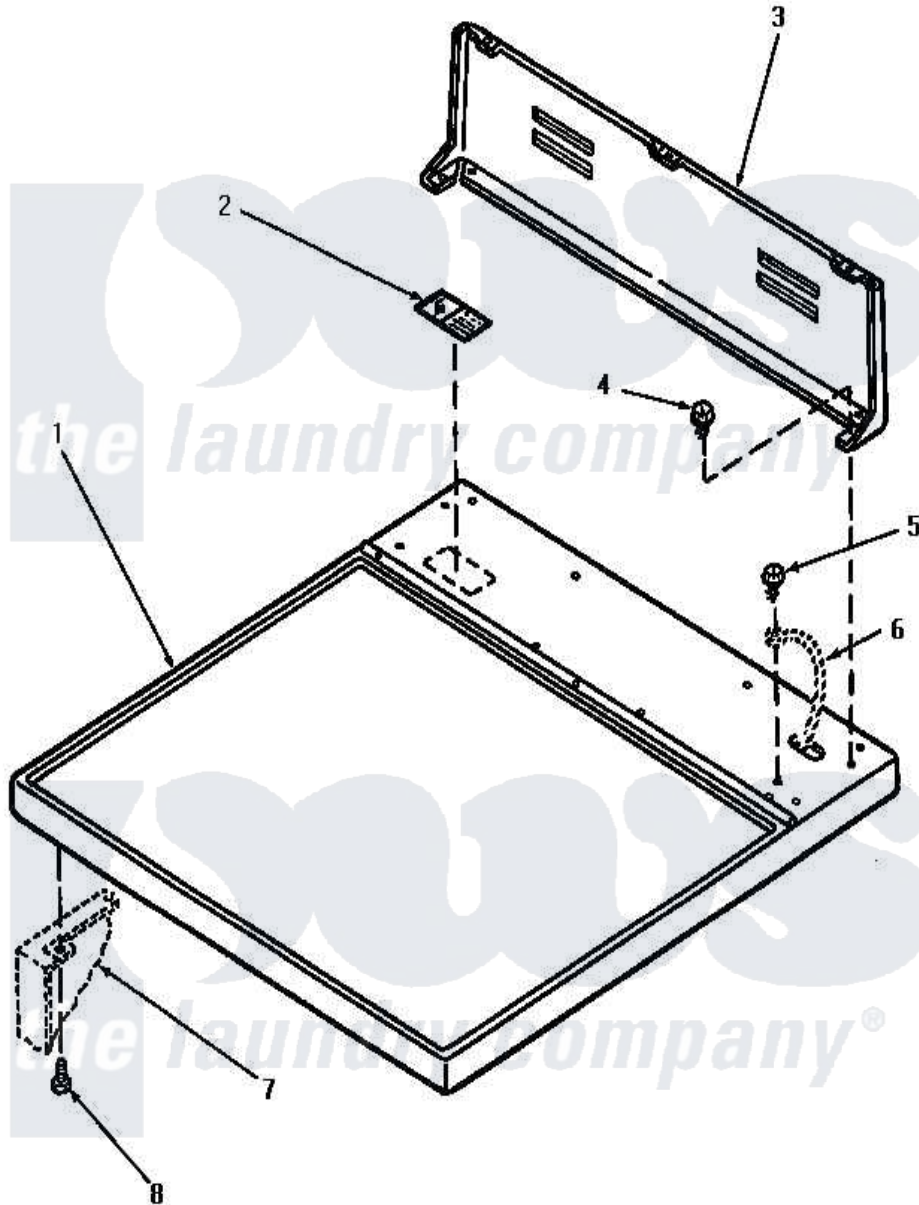

# Amana AEM333 01 - CABINET TOP AND CONTROL HOOD REAR PANEL

Amana [Residential Amana AEM333 Dryer Parts](#) Parts Diagram 01 - CABINET TOP AND CONTROL HOOD REAR PANEL

[Click on the part number to view part](#)

Item	Original Part Number	Replaced By	Status	Part Description
1	60815H		Not Available	ASSY, TOP PANEL-DOMESTI
"	60815L		Not Available	CABINET TOP, ALMOND
"	60815W		Not Available	ASSY, TOP & CARTON
2	24903		Not Available	STICKER, DISCONNECT POW
3	59970		Not Available	CONTROL HOOD, REAR PANEL
4	23962	<a href="#">W10116760</a>		Screw
5	<a href="#">20530</a>			Screw, 10-24 x 3/8 Hex
6	Y00000000		Not Available	SEE NOTE GROUND WIRE, GREEN
7	Y00000000		Not Available	SEE NOTE CABINET -- (SEE PAGE 9, KEY 10)
8	25723	<a href="#">27001200</a>		Screw