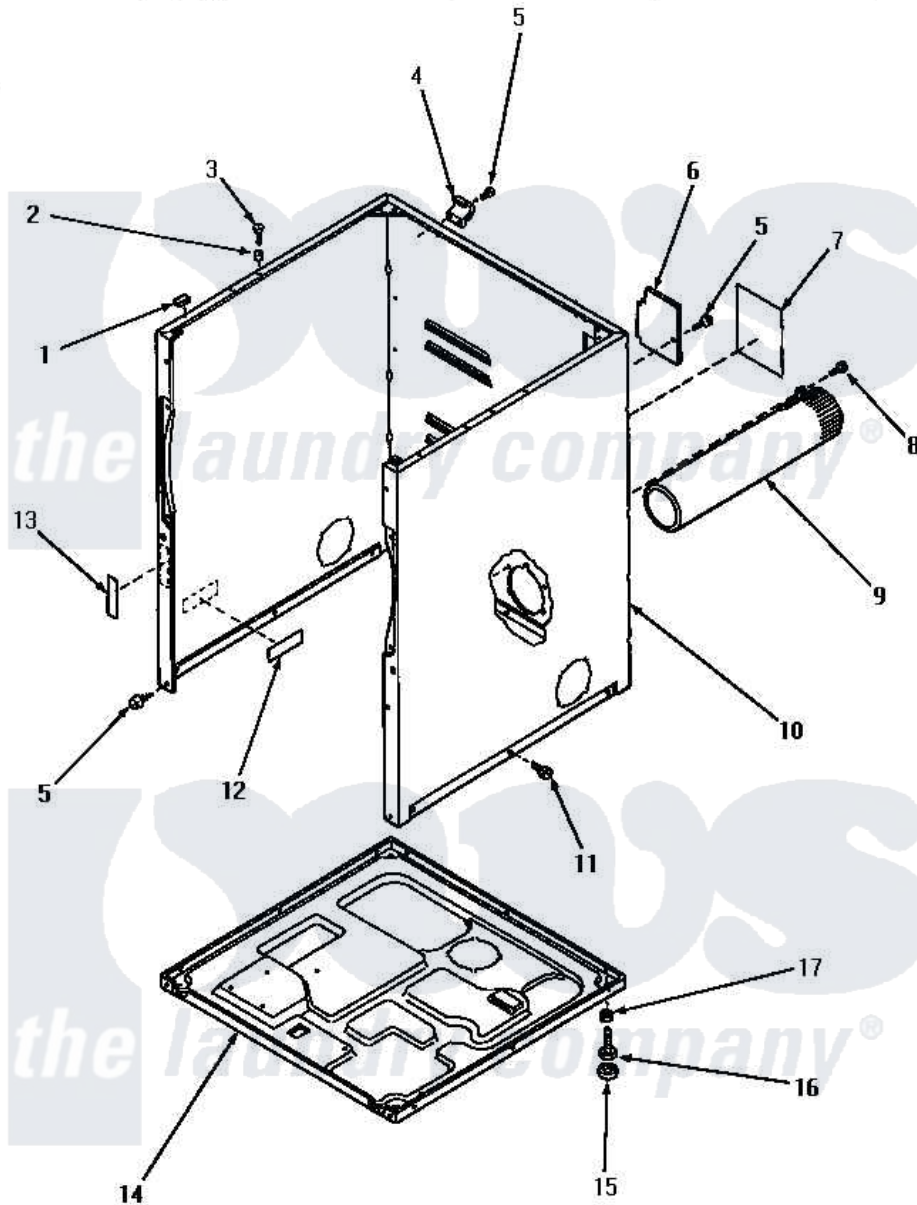

Amana AEM333 02 - CABINET, EXHAUST DUCT AND BASE

Amana Residential Amana AEM333 Dryer Parts Parts Diagram 02 - CABINET, EXHAUST DUCT AND BASE
 Click on the part number to view part

Item	Original Part Number	Replaced By	Status	Part Description
1	Y56128			Pad, Bumper
2	56079	505187		Locator, Panel
3	32671	Y014874		Screw, Idler Arm And Sleeve
4	60826		Not Available	HINGE, TOP
5	25723	27001200		Screw
6	60821			Access Cover
7	58592		Not Available	STICKER,INSTRUCTION
8	56392		Not Available	SCREW,8-18 X 3/8 TAPPI
9	56118		Not Available	ASSY, EXHAUST DUCT
10	60813LP			Xxxassy, Dryer Cabinet
"	60813WP		Not Available	xxxASSY,DRYER CABINET
"	60813HP		Not Available	ASSY,DRYER CABINET
11	56264	27001200		Screw
12	61294		Not Available	(ELECTRIC MODELS)
13	24903		Not Available	STICKER,DISCONNECT POW
14	60811			Assembly, Base-Complete

15	70282	Y314137	Foot, Rubber
16	Y52696	Y305086	Adjustable Leg And Nut
17	20274	62739	Nut, Lock