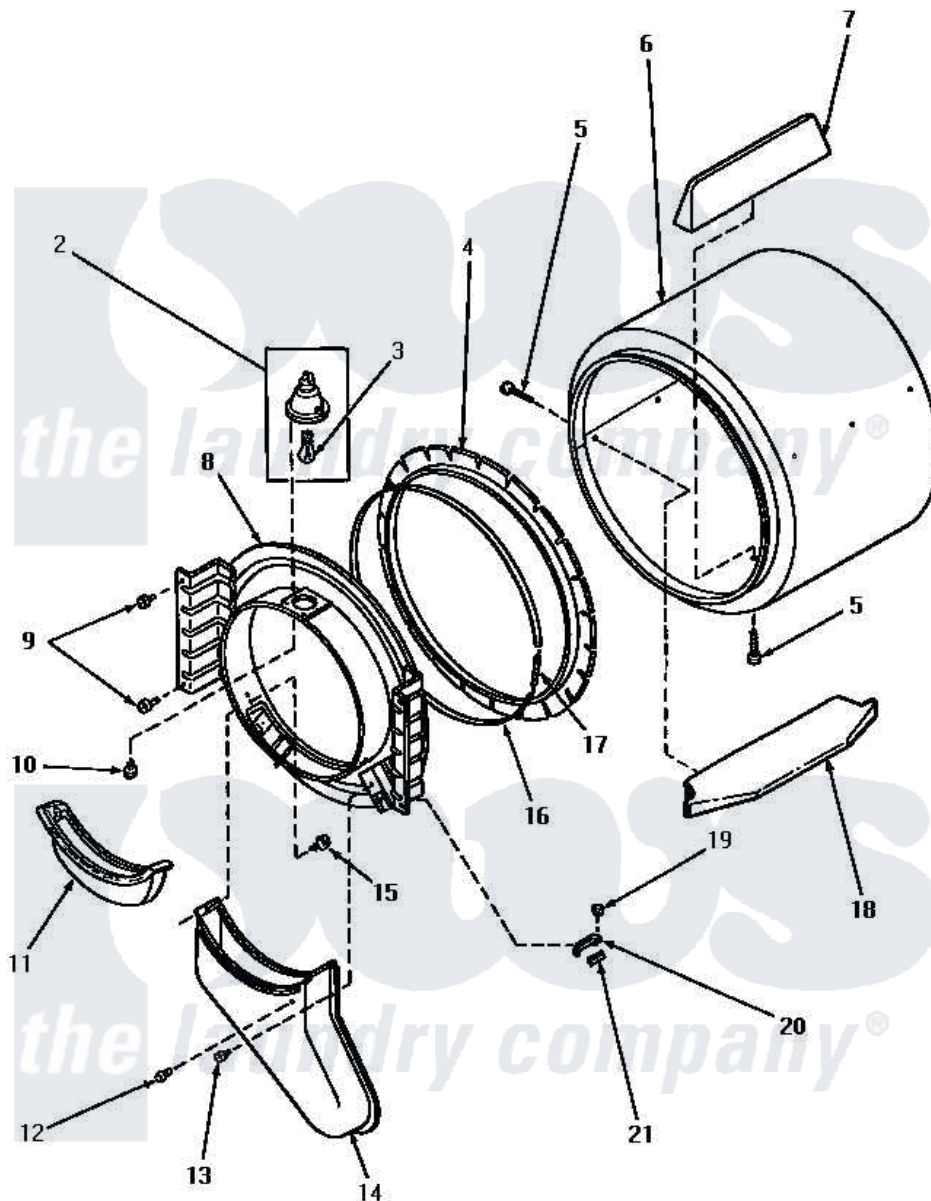

Amana AEM333 04 - FR BLKHD, AIR DUCT, FELT SEAL & CYLINDER

Amana Residential Amana AEM333 Dryer Parts Parts Diagram 04 - FR BLKHD, AIR DUCT, FELT SEAL & CYLINDER
 Click on the part number to view part

Item	Original Part Number	Replaced By	Status	Part Description
2	60953P		Not Available	CYLINDER LIGHT ASSEMBLY
3	Y60954	67001316		Bulb, Light
4	56088			Assembly, Seal
5	56131		Not Available	SCREW,10BT X 1 TAPPING
6	61073P		Not Available	ASSY,CYLINDER-WHITE
7	Y61399		Not Available	BAFFLE,CYLINDER-SHORT-
8	62160W		Not Available	ASSY,BULKHEAD & GLIDE FRT
"	62142W		Not Available	ASSY,BULKHEAD-FRONT-SV
9	25723	27001200		Screw
10	31260			Screw, No.8 X 3/8 Ind H
11	61376P			Filter, Lint-White W/Inst.
12	56938		Not Available	BUMPER
13	56392		Not Available	SCREW,8-18 X 3/8 TAPPI
14	60786			Assembly, Air Duct-Front
15	23628	489464		Screw

16	Y56090	Not Available	SEAL STRAP
17	52310		Spring
18	Y61027	Not Available	BAFFLE,CYLINDER-EXTEND
19	23962	W10116760	Screw
20	61448		Glide, Cylinder-Rulon F
21	58049		Pad, Thin