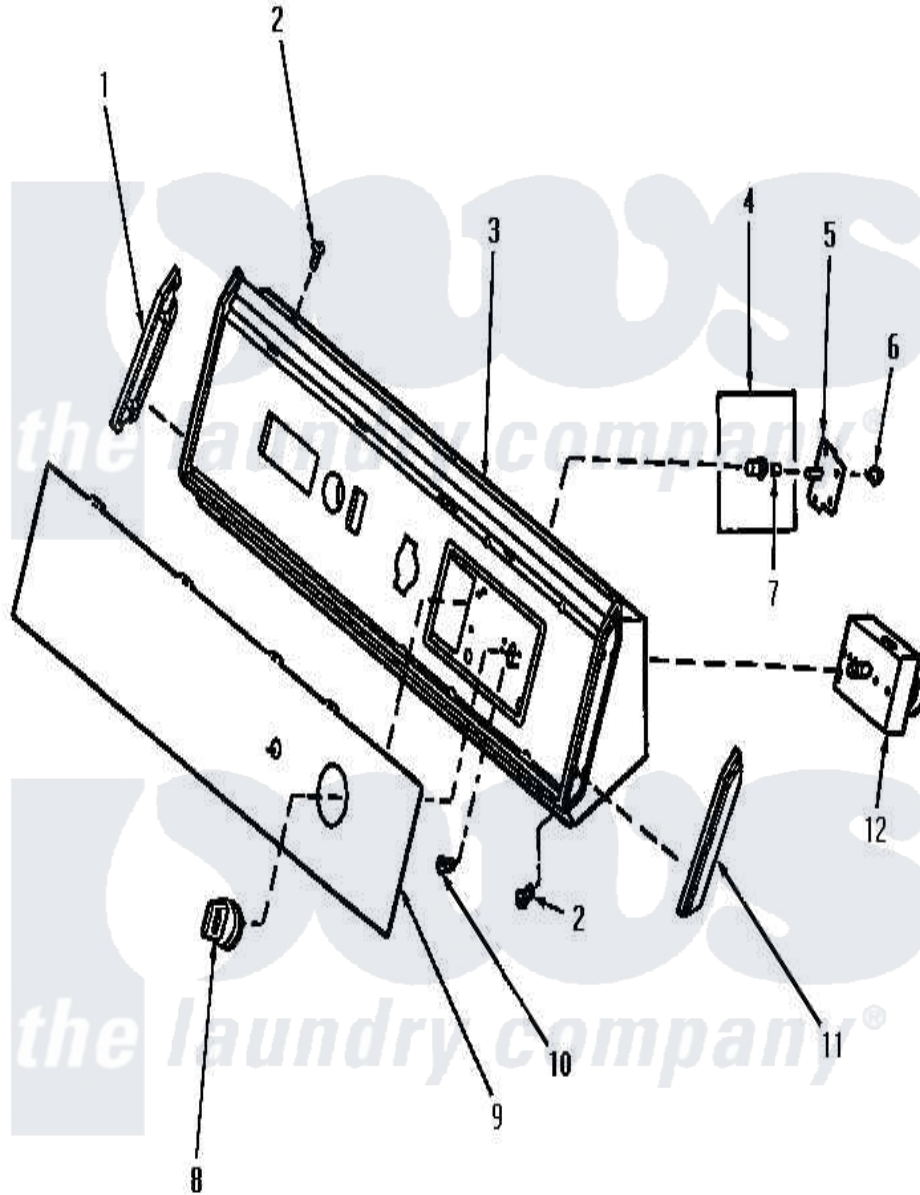

# Amana AEM333 05 - GRAPHICS PANEL, CTRL HOOD AND CTRLS

Amana Residential Amana AEM333 Dryer Parts Parts Diagram 05 - GRAPHICS PANEL, CTRL HOOD AND CTRLS  
 Click on the part number to view part

Item	Original Part Number	Replaced By	Status	Part Description
"	NOTE:		Not Available	NOTE 2: STARTING SERIAL NO. S6564538ZE, ALL HOME LAUNDRY DRYERS WERE MANUFACTURED WITH A NEW CYLINDER ROLLER. IT IS EQUIPPED WITH A LONGER BEARING, SO THE THR
1	31249		Not Available	CAP,END-L.H.-CHROME
2	31752		Not Available	SCREW,No.8ABX3/4 POZIDRI
3	61857		Not Available	CONTROL HOOD ASSEMBLY
4	62512	<a href="#">62789</a>		Oven Control Pgr
5	59449		Not Available	SWITCH,PUSH-TO-START
6	23962	<a href="#">W10116760</a>		Screw
7	10519		Not Available	RETAINER
8	62234		Not Available	ASSY,TIMER KNOB & SKIRT WHITE
9	62228		Not Available	PANEL,GRAPHIC
10	V50616	<a href="#">00767</a>		Screw, 8A X 3/8 HeX Washer