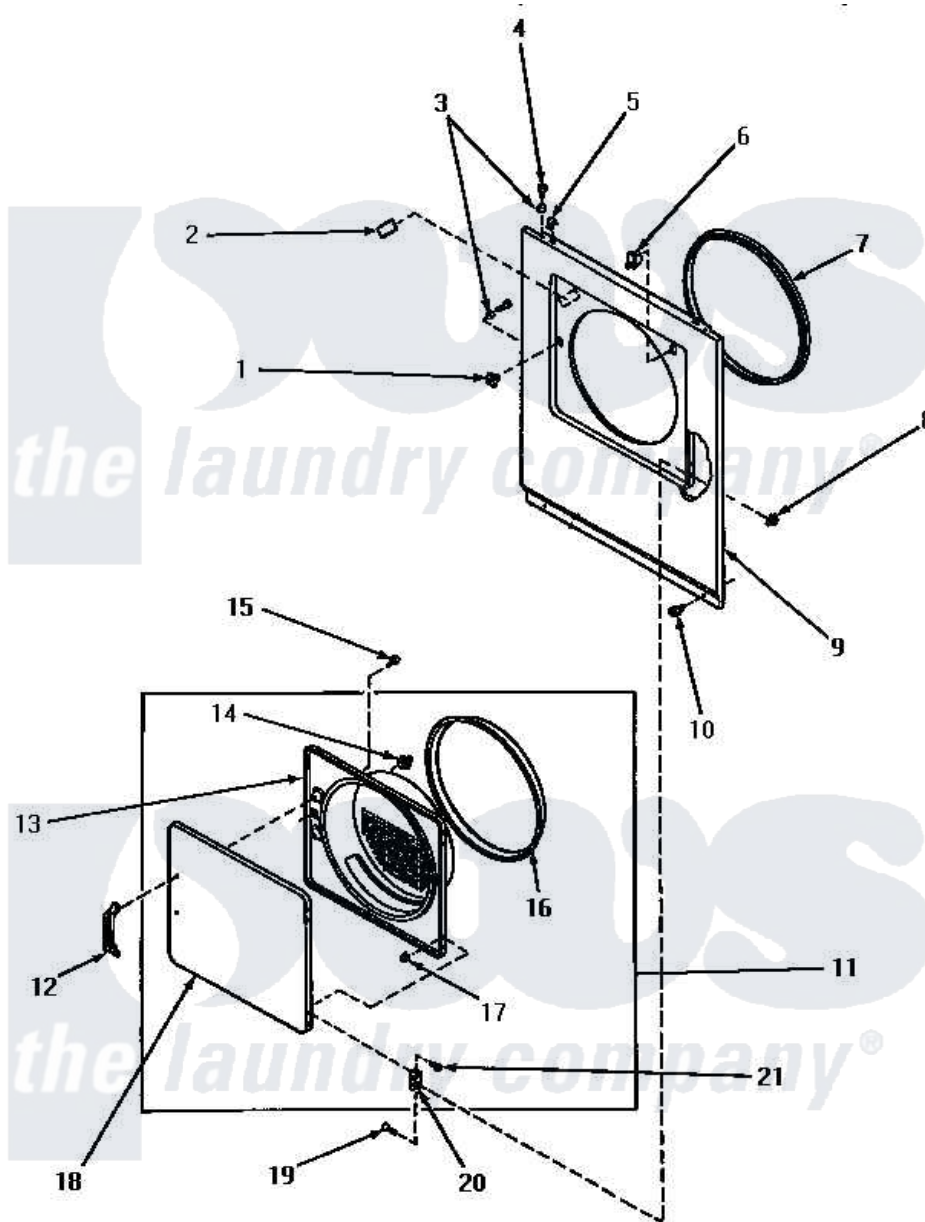

Amana AEM333 07 - LOADING DOOR, FRONT PANEL AND SEALS

Amana Residential Amana AEM333 Dryer Parts Parts Diagram 07 - LOADING DOOR, FRONT PANEL AND SEALS
 Click on the part number to view part

Item	Original Part Number	Replaced By	Status	Part Description
1	54660	LA-1003		Door Catch Kit
2	58854			Repl By 500281
3	56079	505187		Locator, Panel
4	32671	Y014874		Screw, Idler Arm And Sleeve
5	28835	22001650		Fastener, Spring
6	56052	W10169313		Switch-Dor
7	Y61380			Seal, Front Panel
8	51236	488130		Nut
9	62420H		Not Available	FRONT PANEL, HARVEST GOLD
"	62420L	62420LP		Assembly
"	62420W		Not Available	FRONT PANEL, WHITE
10	58637	27001200		Screw
11	62151H		Not Available	ASSY,DOOR
"	62151W		Not Available	ASSY,DOOR
"	62151L		Not Available	ASSY,DOOR
12	54068P	61925		Pull Door Commercial Black

13	62152H		Not Available	INNER DOOR PANEL, HARVEST GOLD
"	62152L	62152P		Liner
"	62152W		Not Available	LINER,DOOR
14	54661	LA-1003		Door Catch Kit
15	52150	489464		Screw
16	61379	61379P		Door Seal
17	23407			Nut, Speed-8A Tinn C15
18	62153W		Not Available	PANEL OUTER DOOR
"	62153L		Not Available	DOOR
"	62153H			Door
19	22649			Screw, 8-32 X 13/32 FI
20	56045P	56045		Hinge
21	52864	500226		Screw, 8b-16 x 5/8 Tap