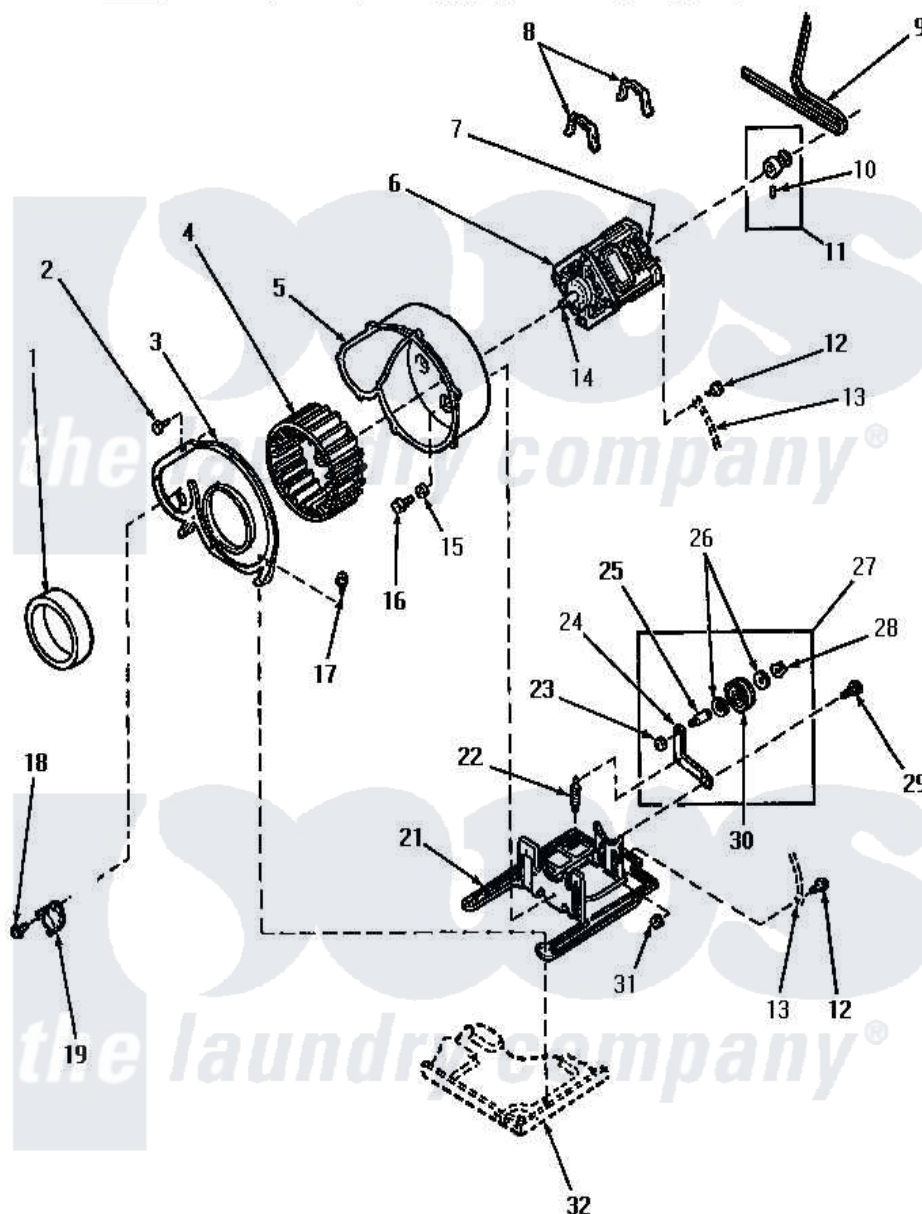

# Amana AEM333 08 - MOTOR, EXHAUST FAN AND BELT

Amana [Residential Amana AEM333 Dryer Parts](#) Parts Diagram 08 - MOTOR, EXHAUST FAN AND BELT  
 Click on the part number to view part

Item	Original Part Number	Replaced By	Status	Part Description
1	56065		Not Available	SEAL
2	23962	<a href="#">W10116760</a>		Screw
3	60938P		Not Available	COVER,BLOWER HOUSING
4	56000	<a href="#">510139P</a>		Assembly Blower Fan Package
5	<a href="#">56020</a>			Housing, Blower
6	Y58044	<a href="#">915P3</a>		Motor-Drve
7	53249		Not Available	SWITCH
"	53226		Not Available	SWITCH,MOTOR
"	59895		Not Available	MOTOR SWITCH, INTERNAL MOUNTED
8	Y58047	<a href="#">660658</a>		Clamp, Motor Mounting 343481 685441
9	59174	<a href="#">40111201</a>		Belt, Cylinder
10	52906		Not Available	SETSCREW
11	59173		Not Available	MOTOR PULLEY ASSEMBLY
12	23222	<a href="#">3177991</a>		Screw

13	Y00000000		Not Available	SEE NOTE GROUND WIRE, GREEN
14	<a href="#">27604P</a>			Never-Seeze 1 Oz Tube
15	20492	<a href="#">M0270504</a>		Washer
16	56264	<a href="#">27001200</a>		Screw
17	51780	<a href="#">3390631</a>		Screw, 10-16 X 3/8
18	52150	<a href="#">489464</a>		Screw
19	56440	<a href="#">56410</a>		Thermostat
21	Y60816	<a href="#">503613</a>		Mount, Motor
22	<a href="#">56076</a>			Spring, Idler
23	56156	<a href="#">358160</a>		Nut
24	56057		Not Available	LEVER, IDLER
25	<a href="#">56461</a>			Shaft
26	<a href="#">52549</a>			Washer, 501 ID X3/4 Odx
27	Y56170	<a href="#">56170P</a>		Assembly- Idle
28	<a href="#">23748</a>			Ring, Retaining
29	56587		Not Available	SCREW, 1/4-20 HEX HD SH
30	<a href="#">Y54414</a>			Assembly, Wheel And Bearing
31	52566	<a href="#">27001225</a>		Nut, Jam Mid Lock 1/4-20
32	Y00000000		Not Available	SEE NOTE BASE -- (SEE PAGE 9, KEY 14)