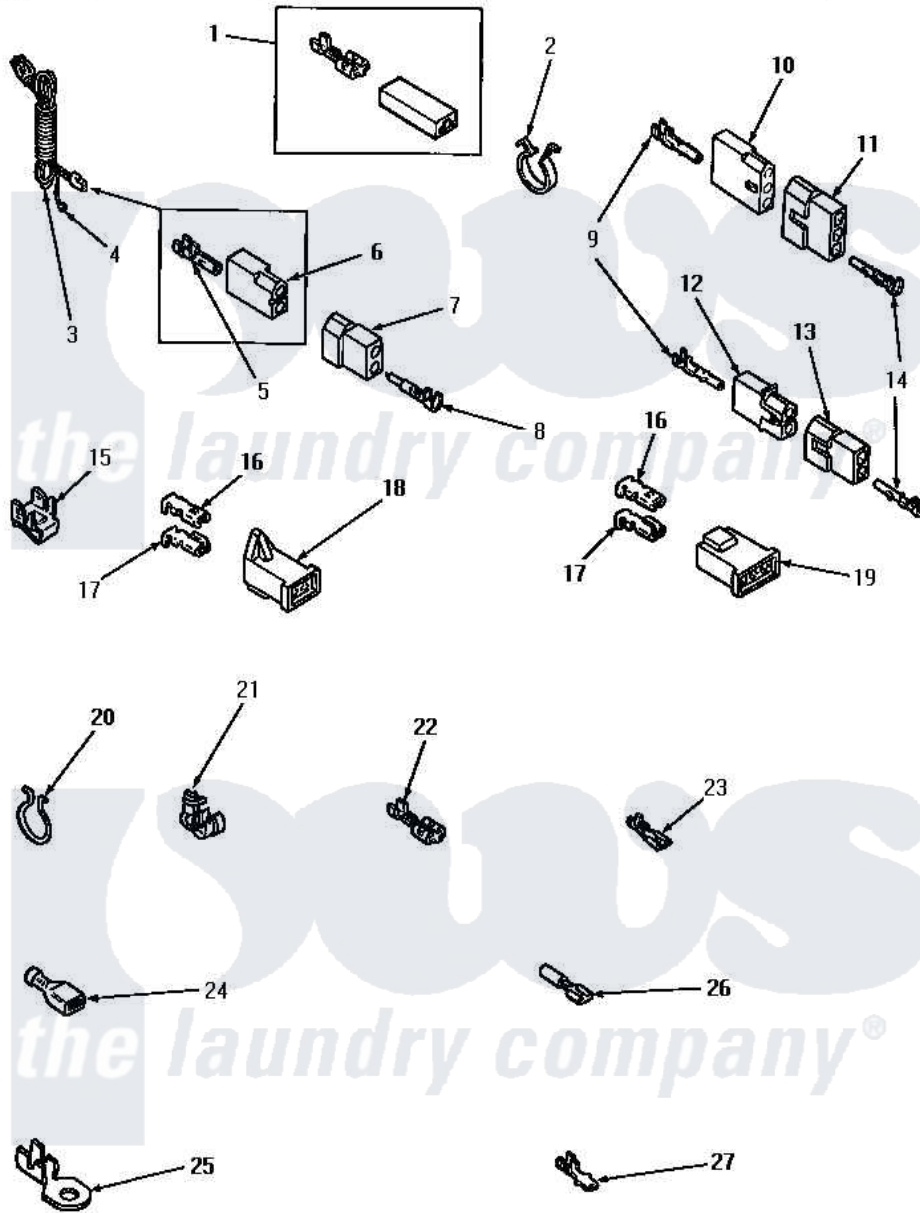

Amana AEM333 09 - POWER CORD AND TERMINALS

Amana [Residential Amana AEM333 Dryer Parts](#) Parts Diagram 09 - POWER CORD AND TERMINALS
 Click on the part number to view part

Item	Original Part Number	Replaced By	Status	Part Description
1	Y00237			Terminal-Female 1/4 ((1) 12 GAUGE Wire Or(2) 18 GA
2	61510	504034		Clip, Wire
3	Y56222	27001142		Cord, Power
4	Y00000000		Not Available	SEE NOTE GROUND WIRE, GREEN
5	00130			Terminal, Pin-1/8 Femal
6	56265			Receptacle, 2 Circuit
7	56266			Plug
8	Y00127			Terminal, Pin-1/8 Male
9	Y00117	5011-XX		093 Female Socket
10	23039	697780		Receptacle,
11	23040			Plug-3 Circuit
12	56451			Receptacle, 2 Circuit
13	56448			Terminal Block Plug
14	Y00116			Terminal, Pin-Male
15	Y00161	B5733302		Clip, Ground

16	Y00189		Terminal, Spade
17	Y00190		Connector-Receptacle
18	58799		Connector-2 Circuit
19	58800	Not Available	CONNECTOR-3 CIRCUIT (3 CIRCUIT CONNECTOR)
20	51291		Clip, Wire
21	21903	211881	Grommet, Cord Part Not Used- Gas Models Only
22	Y00121	Not Available	SPADE TERMINAL(12 GAUGE) (1/4 INCH-(2) 18 GAUGE WIRES O
"	Y00222	Not Available	TERMINAL,FEMALE-1/4 SP
"	Y00119	Not Available	SPADE TERMINAL(18 GAUGE) (1/4 INCH-(1) 18 GAUGE WIRE)
23	00156	00156SRE	65br30/FI
"	Y00209		Spade Terminal (18 Gauge) (3/16 Inch-(2) 18 Gauge Wires-
"	Y00124		Spade Terminal (18 Gauge) (3/16 Inch-(1) 18 Gauge Wire-
24	Y00163	285432	Terminal
"	Y00165		Insulated Spade Terminal
25	Y00111		Ring Terminal No.10 No.10 18 Gauge Wires Or
"	00110		No.10 18 Gauge Wire
26	Y00215		Barrel Insulated Spade
"	Y00214	Not Available	BARREL INSULATED SPADE(18 GAUG (1/4 INCH- 18 GAUGE WIRE)
27	Y00138		Male Tab Terminal 18 Gauge Wire)
"	Y00139	Y00138	Male Tab Terminal 18 Gauge Wire)