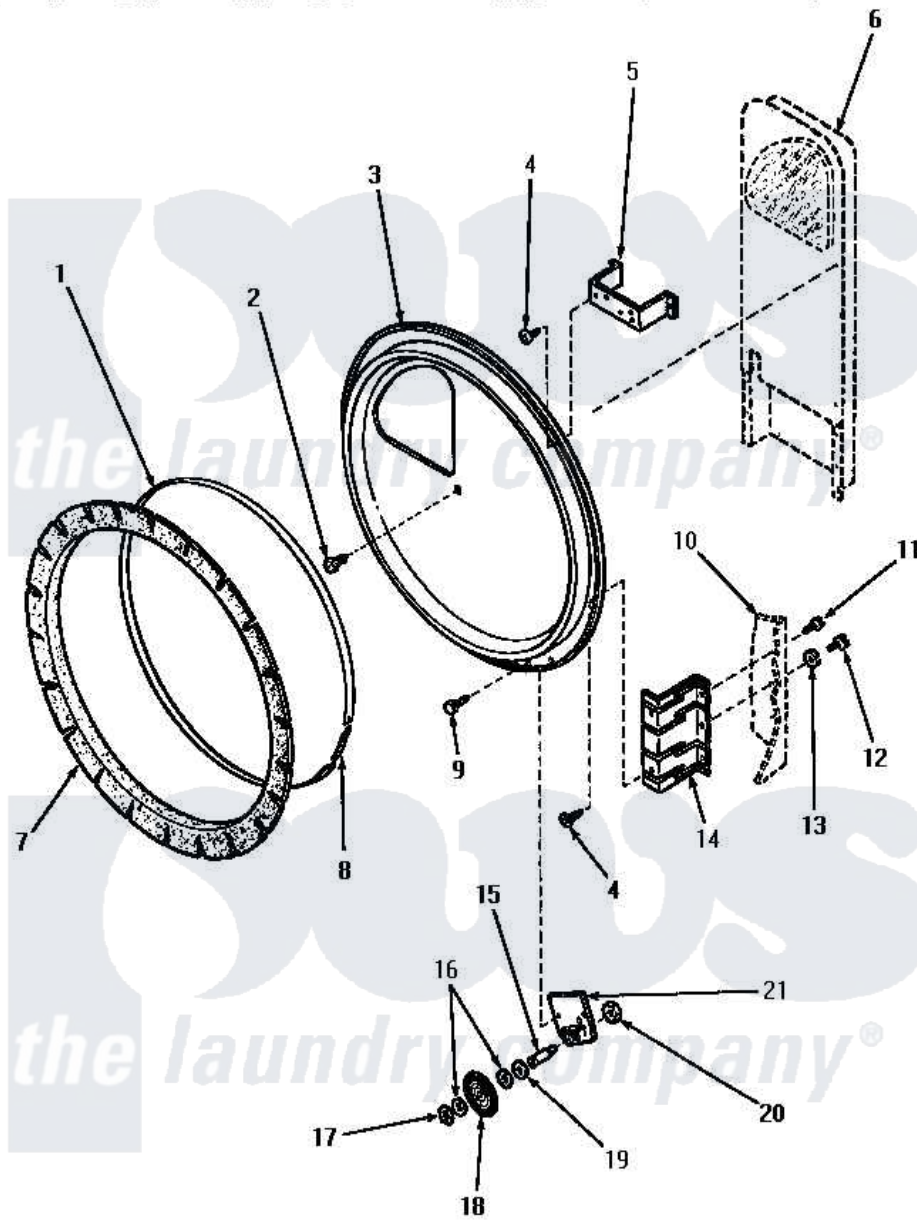

Amana AEM333 10 - REAR BLKHD, FELT SEAL & CYLINDER ROLLER

Amana Residential Amana AEM333 Dryer Parts Parts Diagram 10 - REAR BLKHD, FELT SEAL & CYLINDER ROLLER
 Click on the part number to view part

Item	Original Part Number	Replaced By	Status	Part Description
1	Y56090		Not Available	SEAL STRAP
2	23628	489464		Screw
3	Y61127		Not Available	ASSY, REAR BULKHEAD/BRKT
4	56078	M400664		SCrew Tap Trs Cr Rec 1016AB
5	60823	60823P		Bracket, Terminal Block
6	Y00000000		Not Available	SEE NOTE HEAT DUCT -- (SEE PAGE 7)
7	56088			Assembly, Seal
8	52310			Spring
9	51780	3390631		Screw, 10-16 X 3/8
10	Y00000000		Not Available	SEE NOTE CABINET -- (SEE PAGE 9, KEY 10)
11	25723	27001200		Screw
12	52909			Screw, 10B-16 X 1/2 HeX
13	51474		Not Available	WASHER, 13/64IDX1/2ODX.
14	56055		Not Available	BRACKET, BULKHEAD-REAR

15	56461		Shaft
16	52549		Washer, 501 ID X3/4 Odx
17	23748		Ring, Retaining
18	56457	62649P	Roller- CY
19	23886	Not Available	WASHER, .578IDX1.25ODX1
20	56156	358160	Nut
21	56042	Not Available	BRACKET, CYLINDER ROLLER